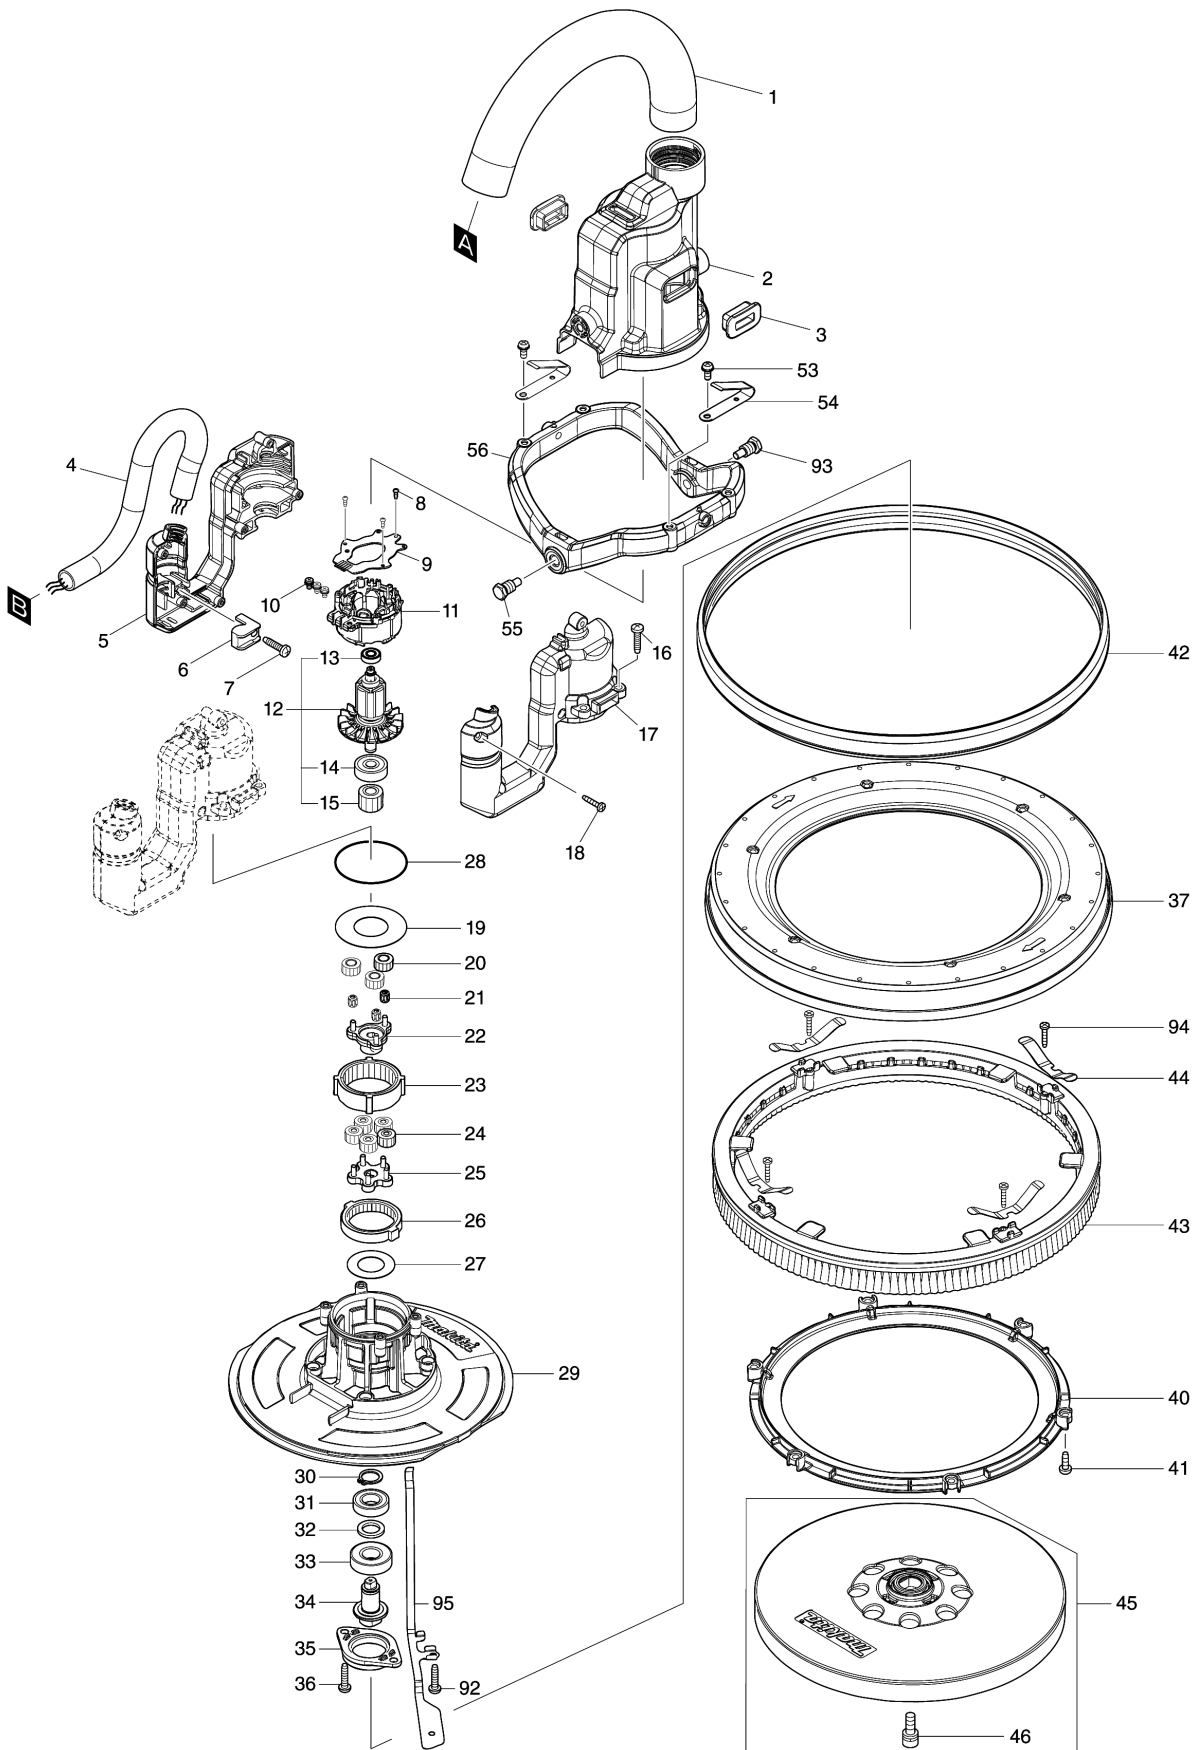

Model No.DSL801 225MM CORDLESS DRYWALL SANDER