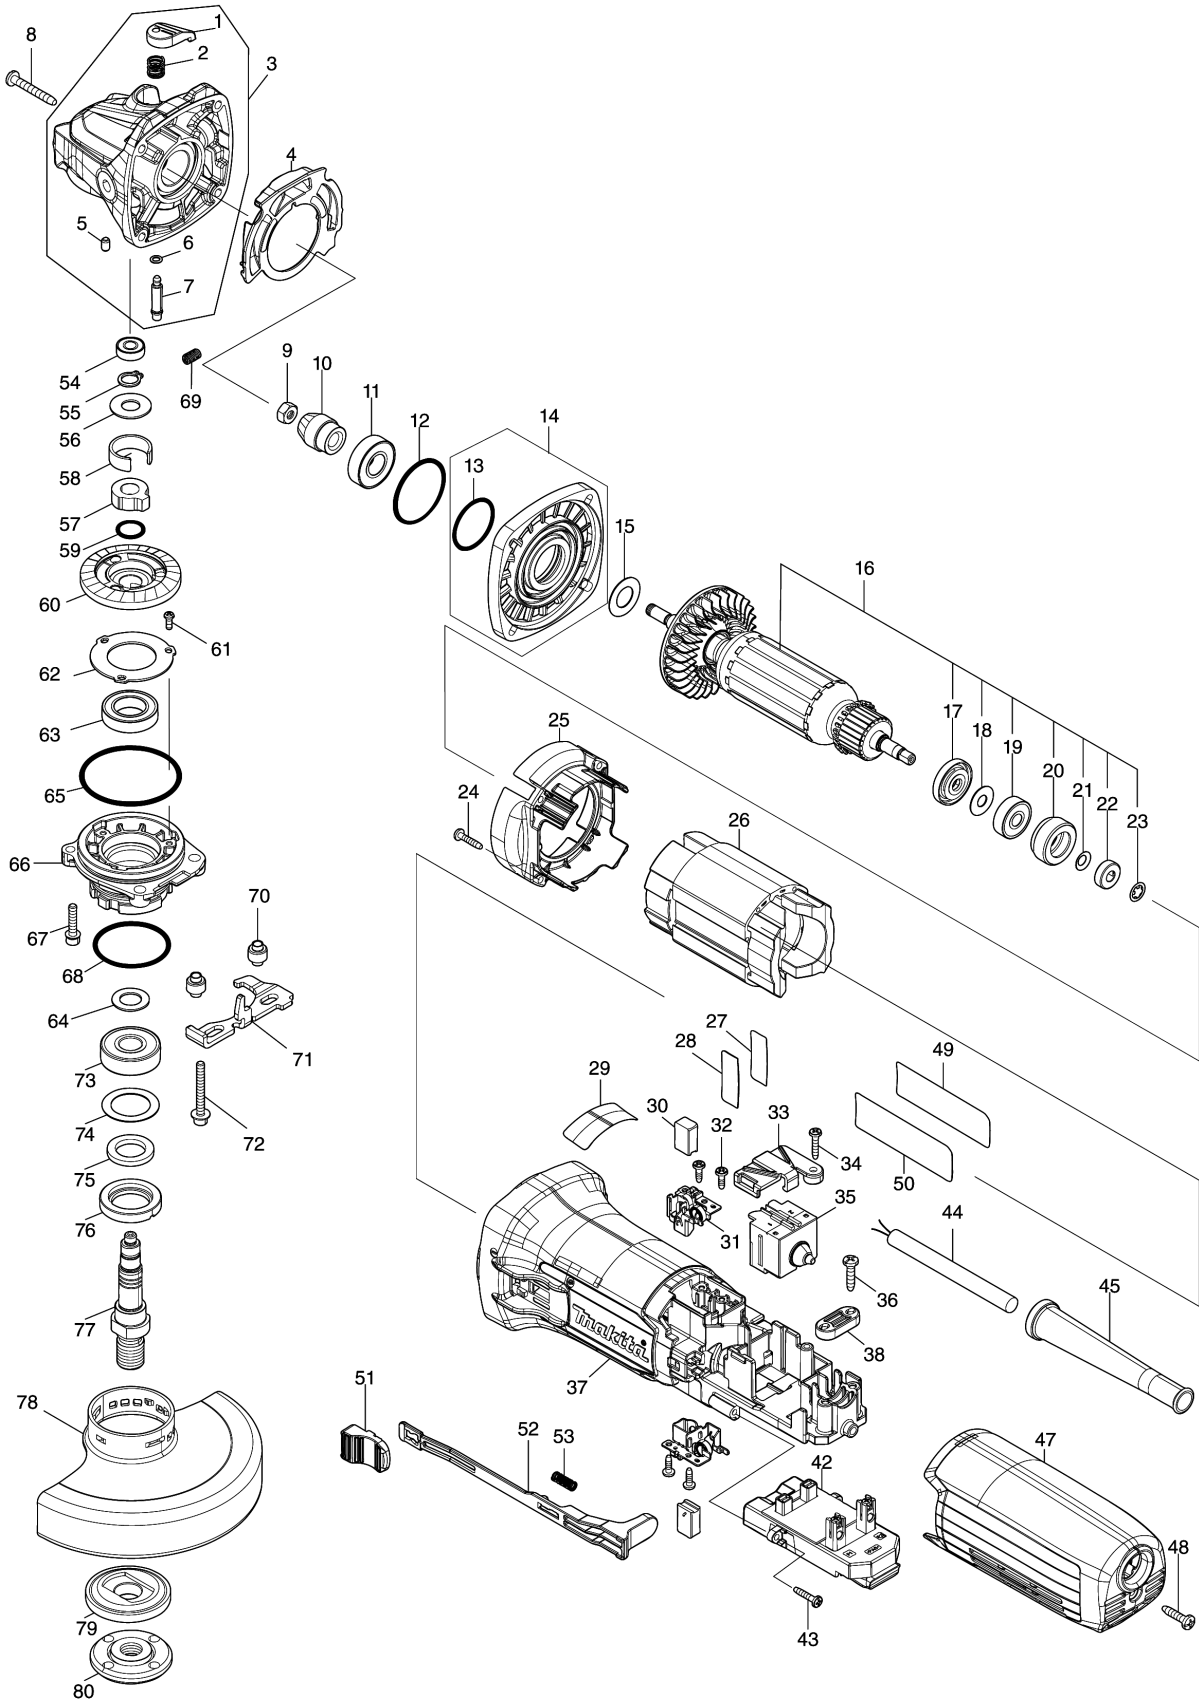

Model No.GA5092 125MM ANGLE GRINDER