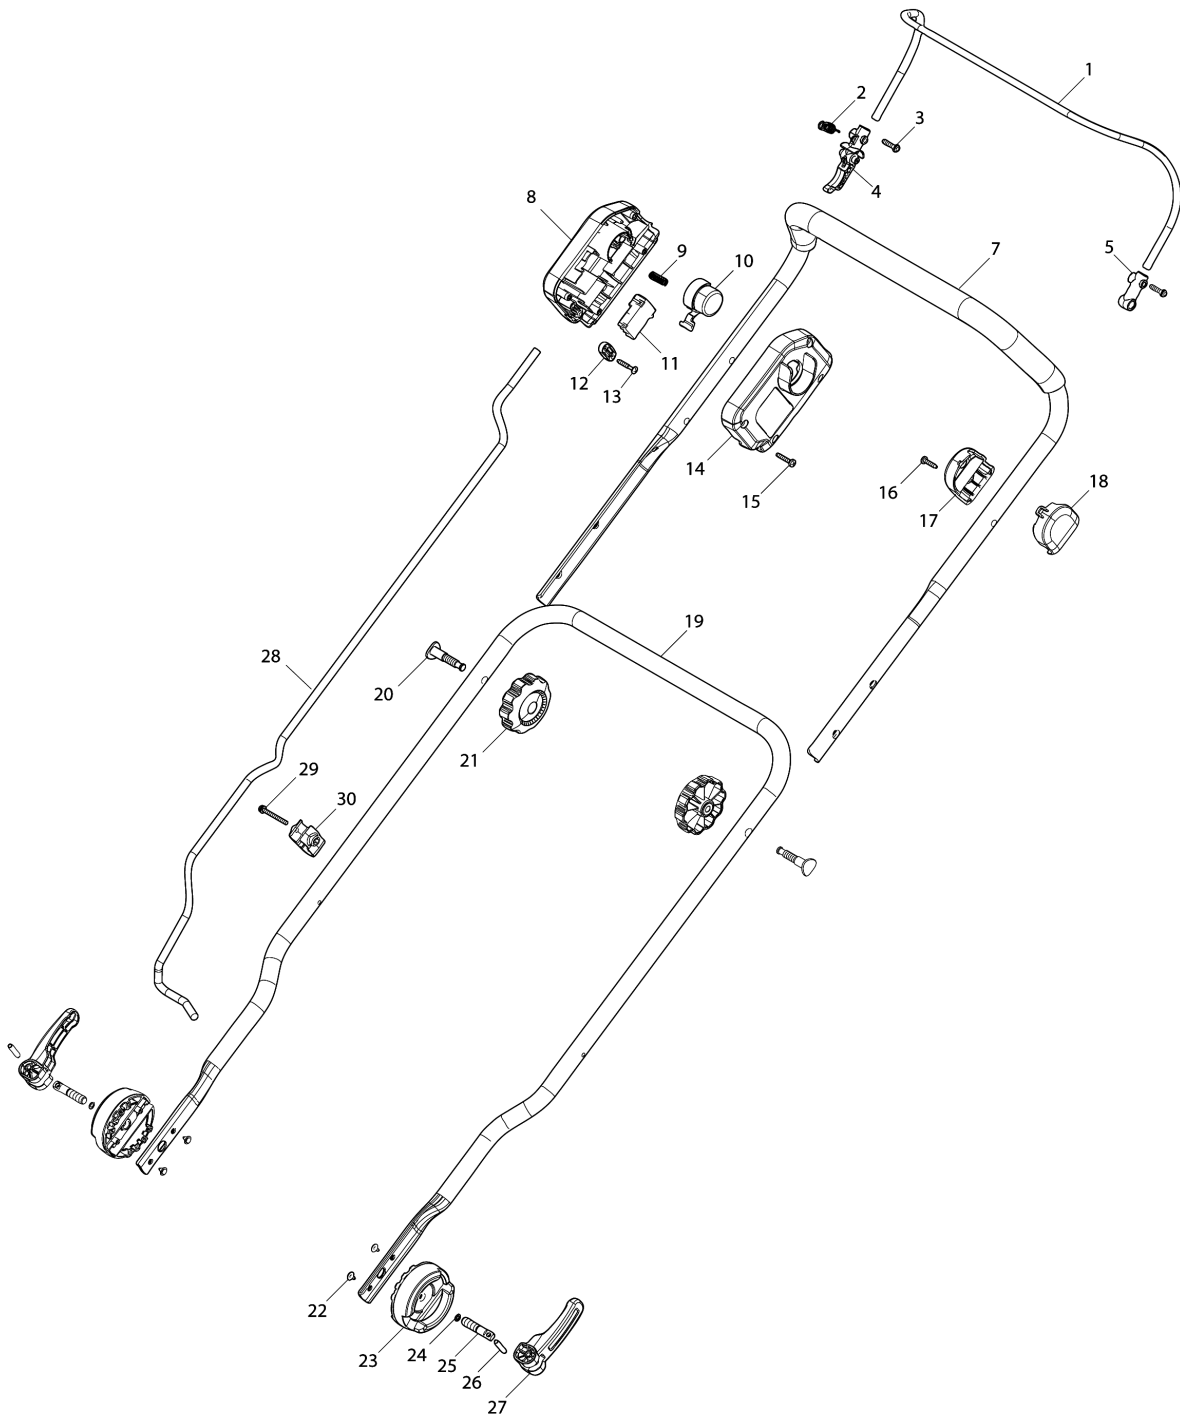

Model No.LM003G 380MM CORDLESS LAWN MOWER