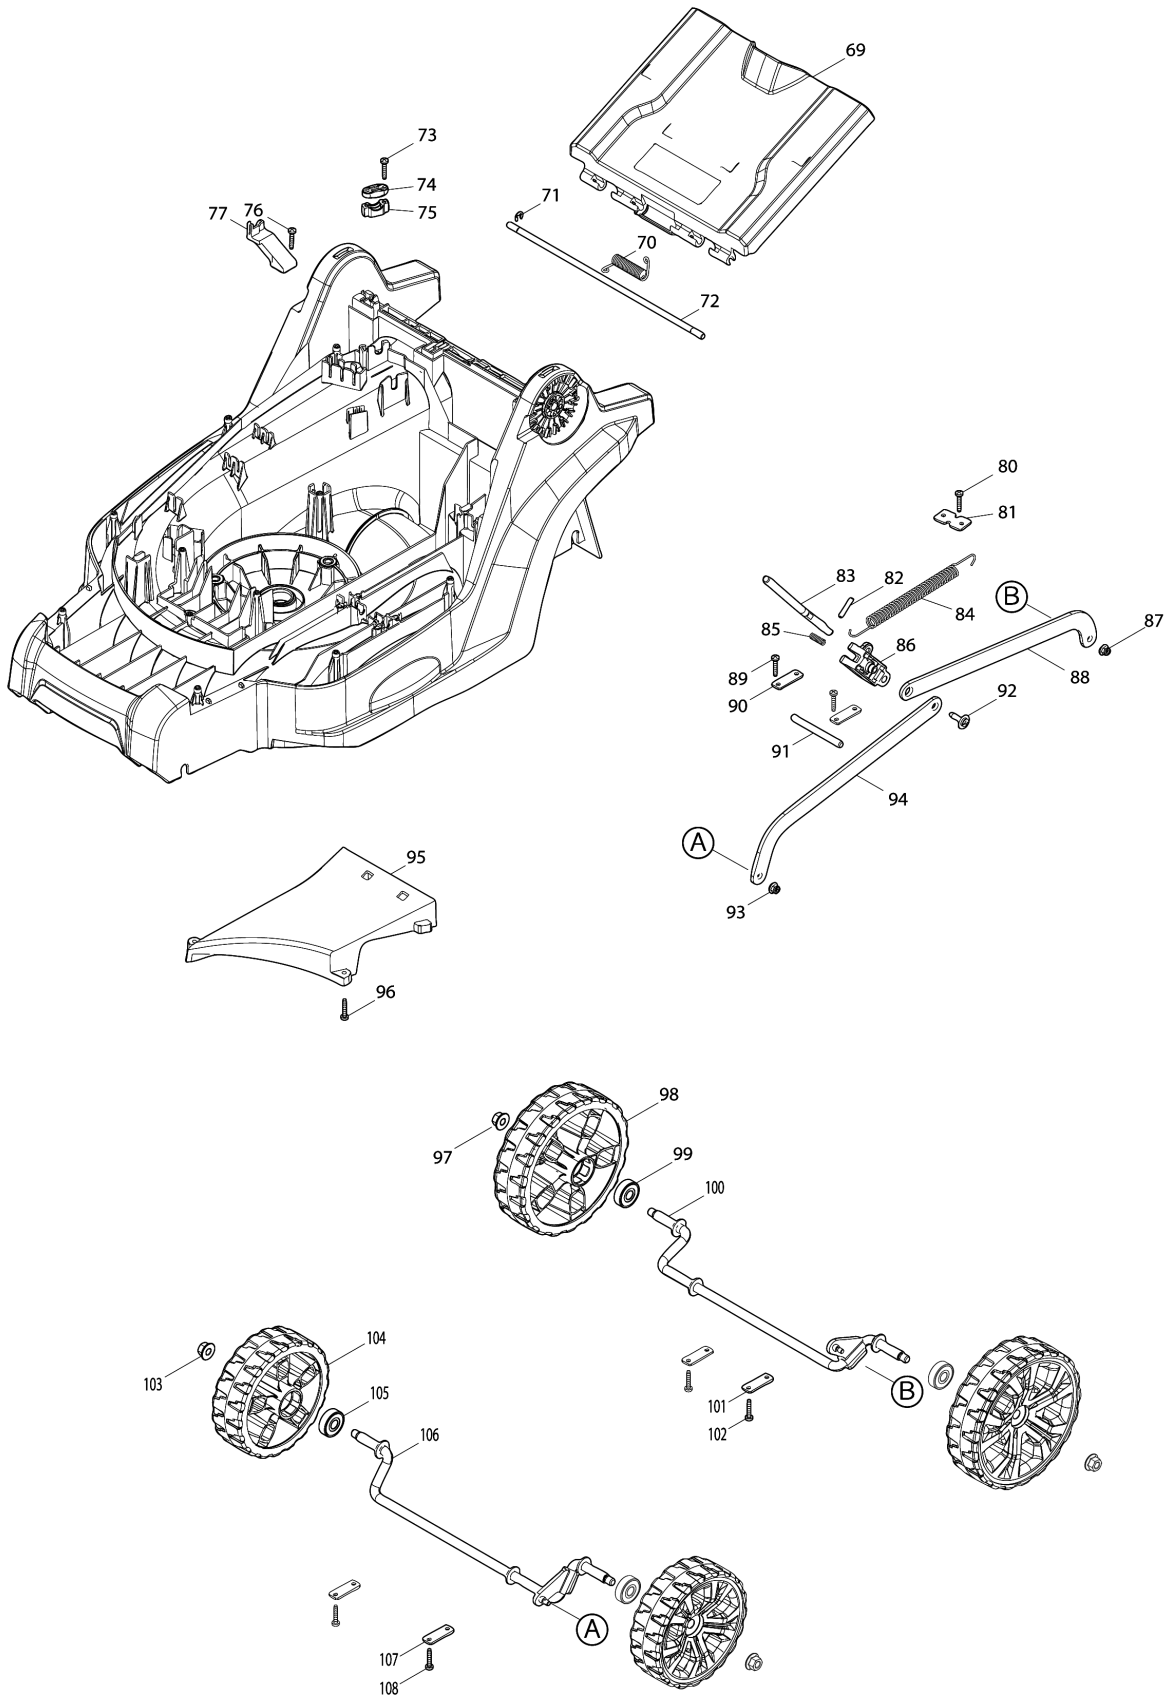

Model No.LM003G 380MM CORDLESS LAWN MOWER