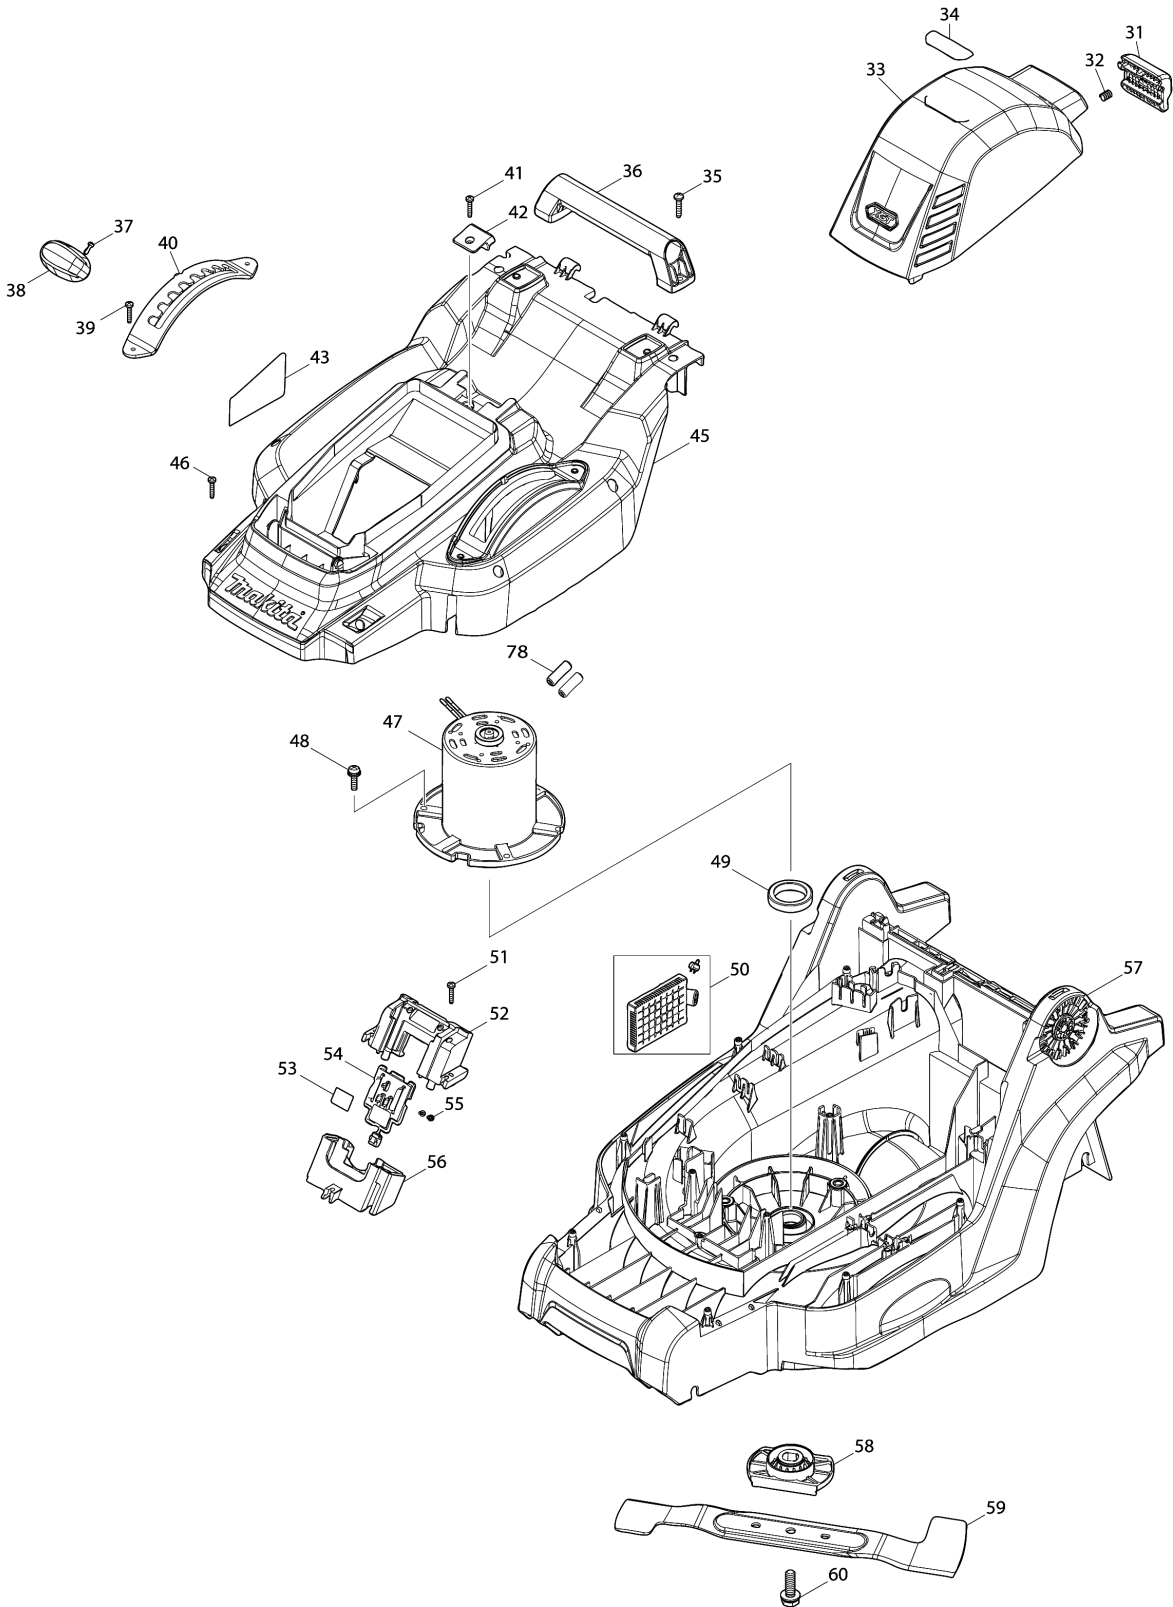

Model No.LM003G 380MM CORDLESS LAWN MOWER