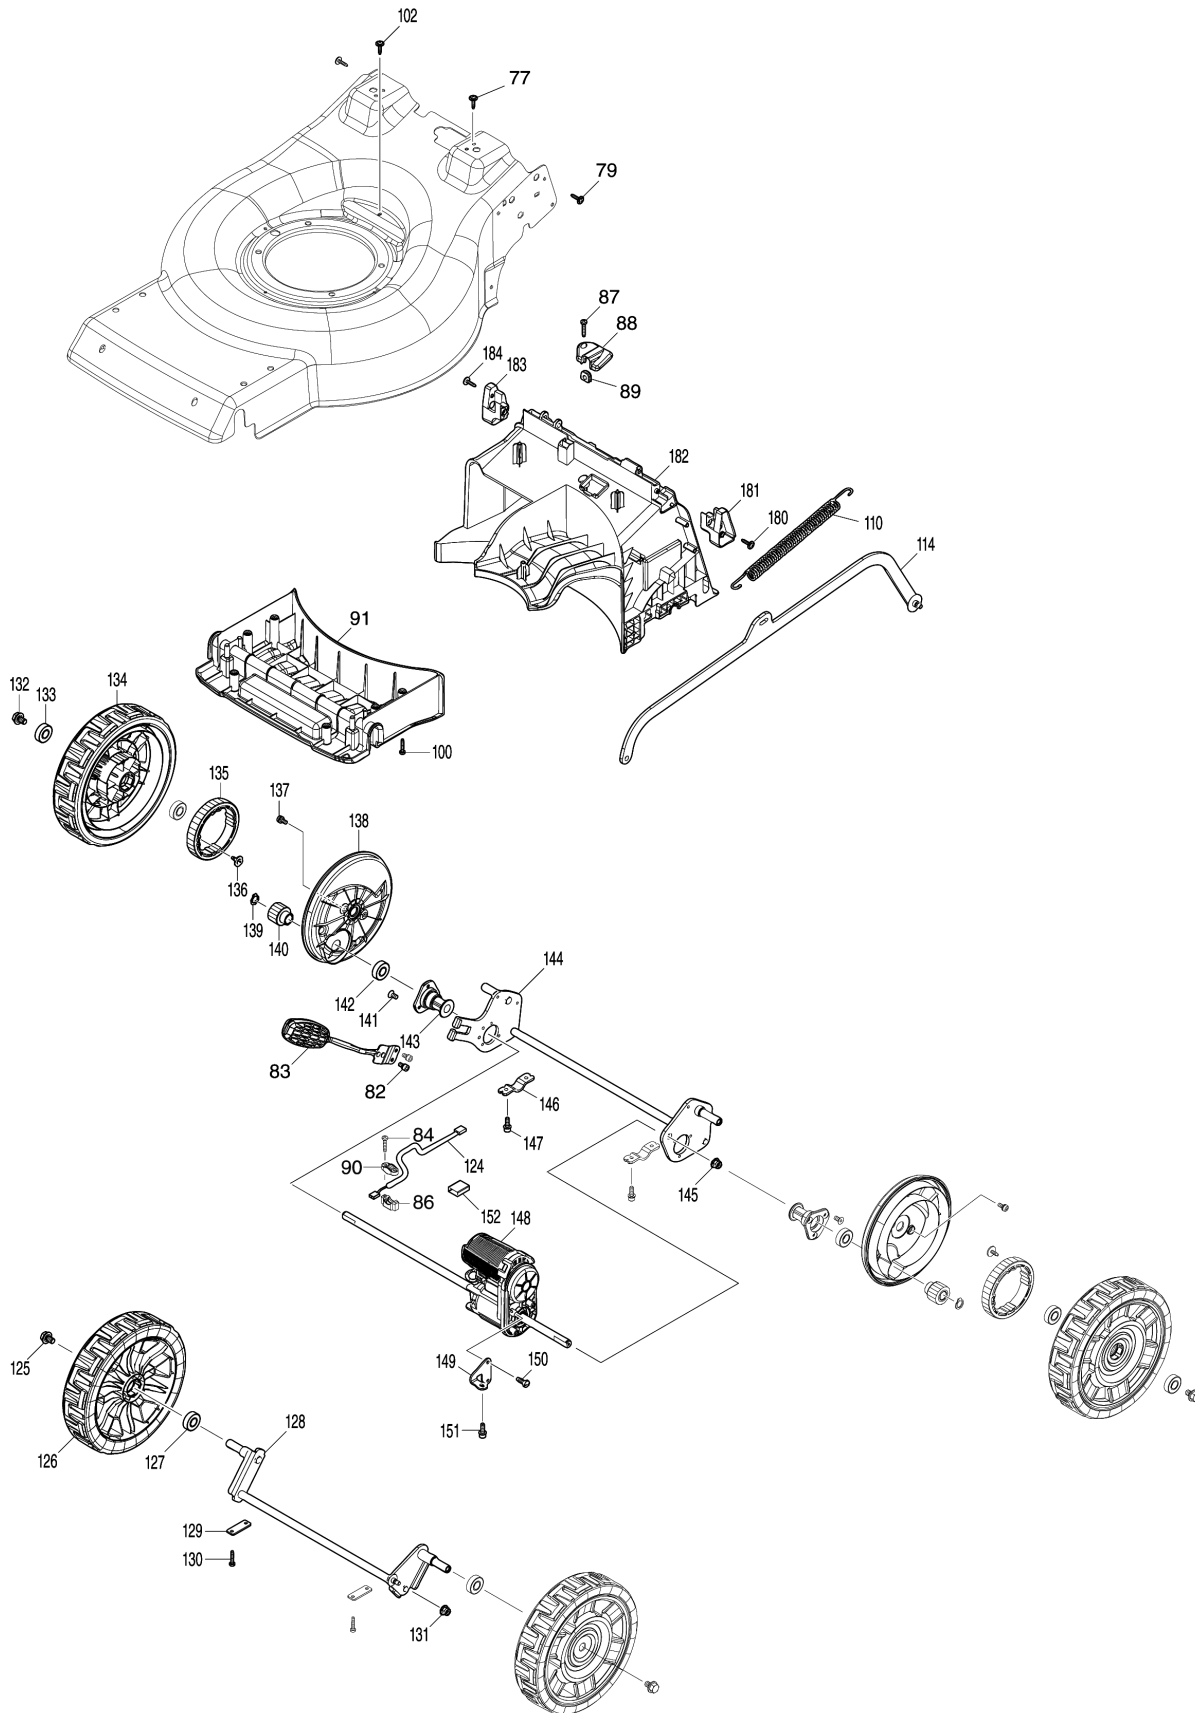

Model No.LM003J 480MM CORDLESS LAWN MOWER