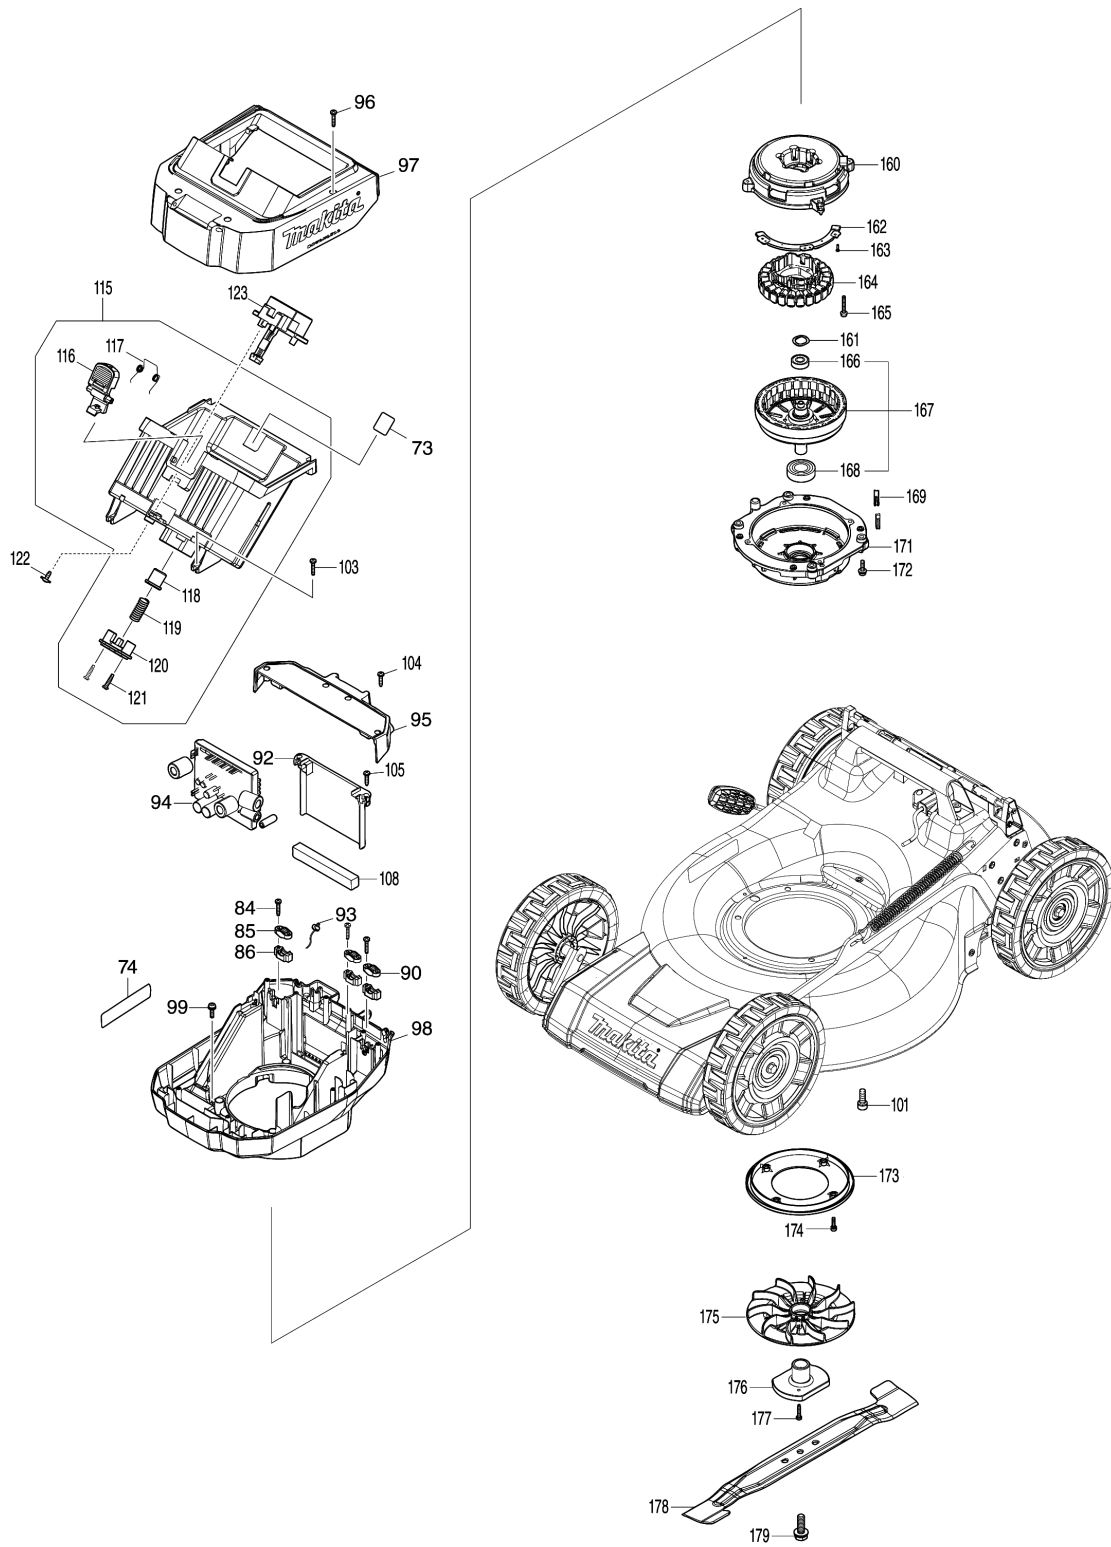

Model No.LM003J 480MM CORDLESS LAWN MOWER