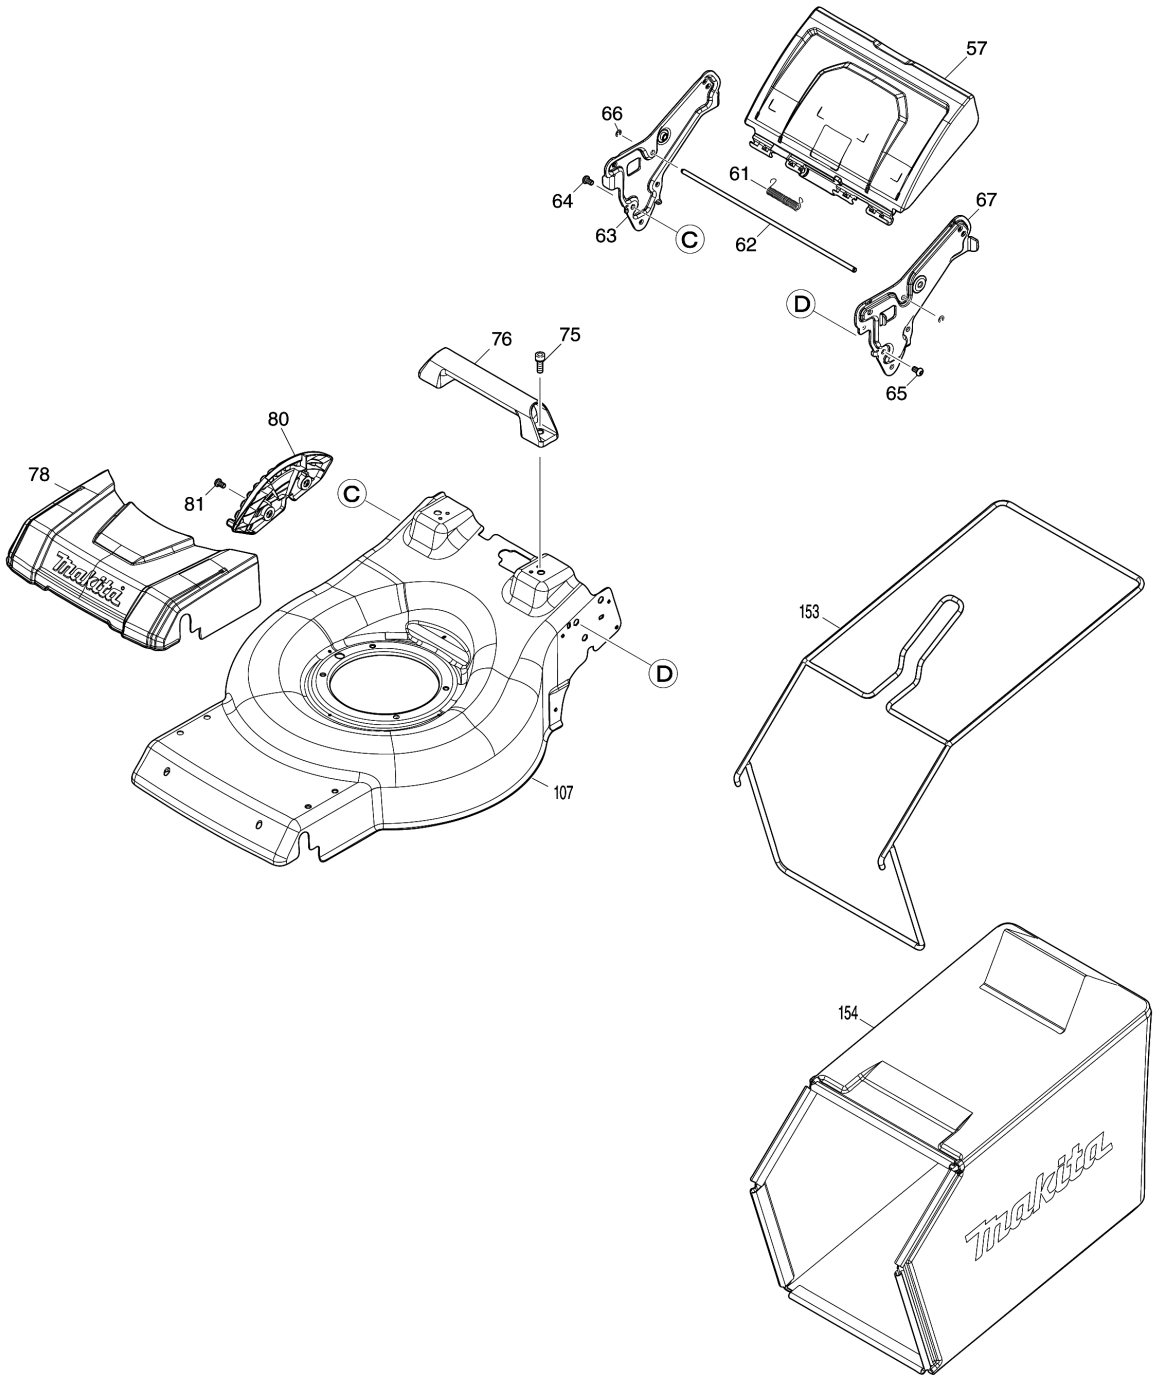

Model No.LM003J 480MM CORDLESS LAWN MOWER