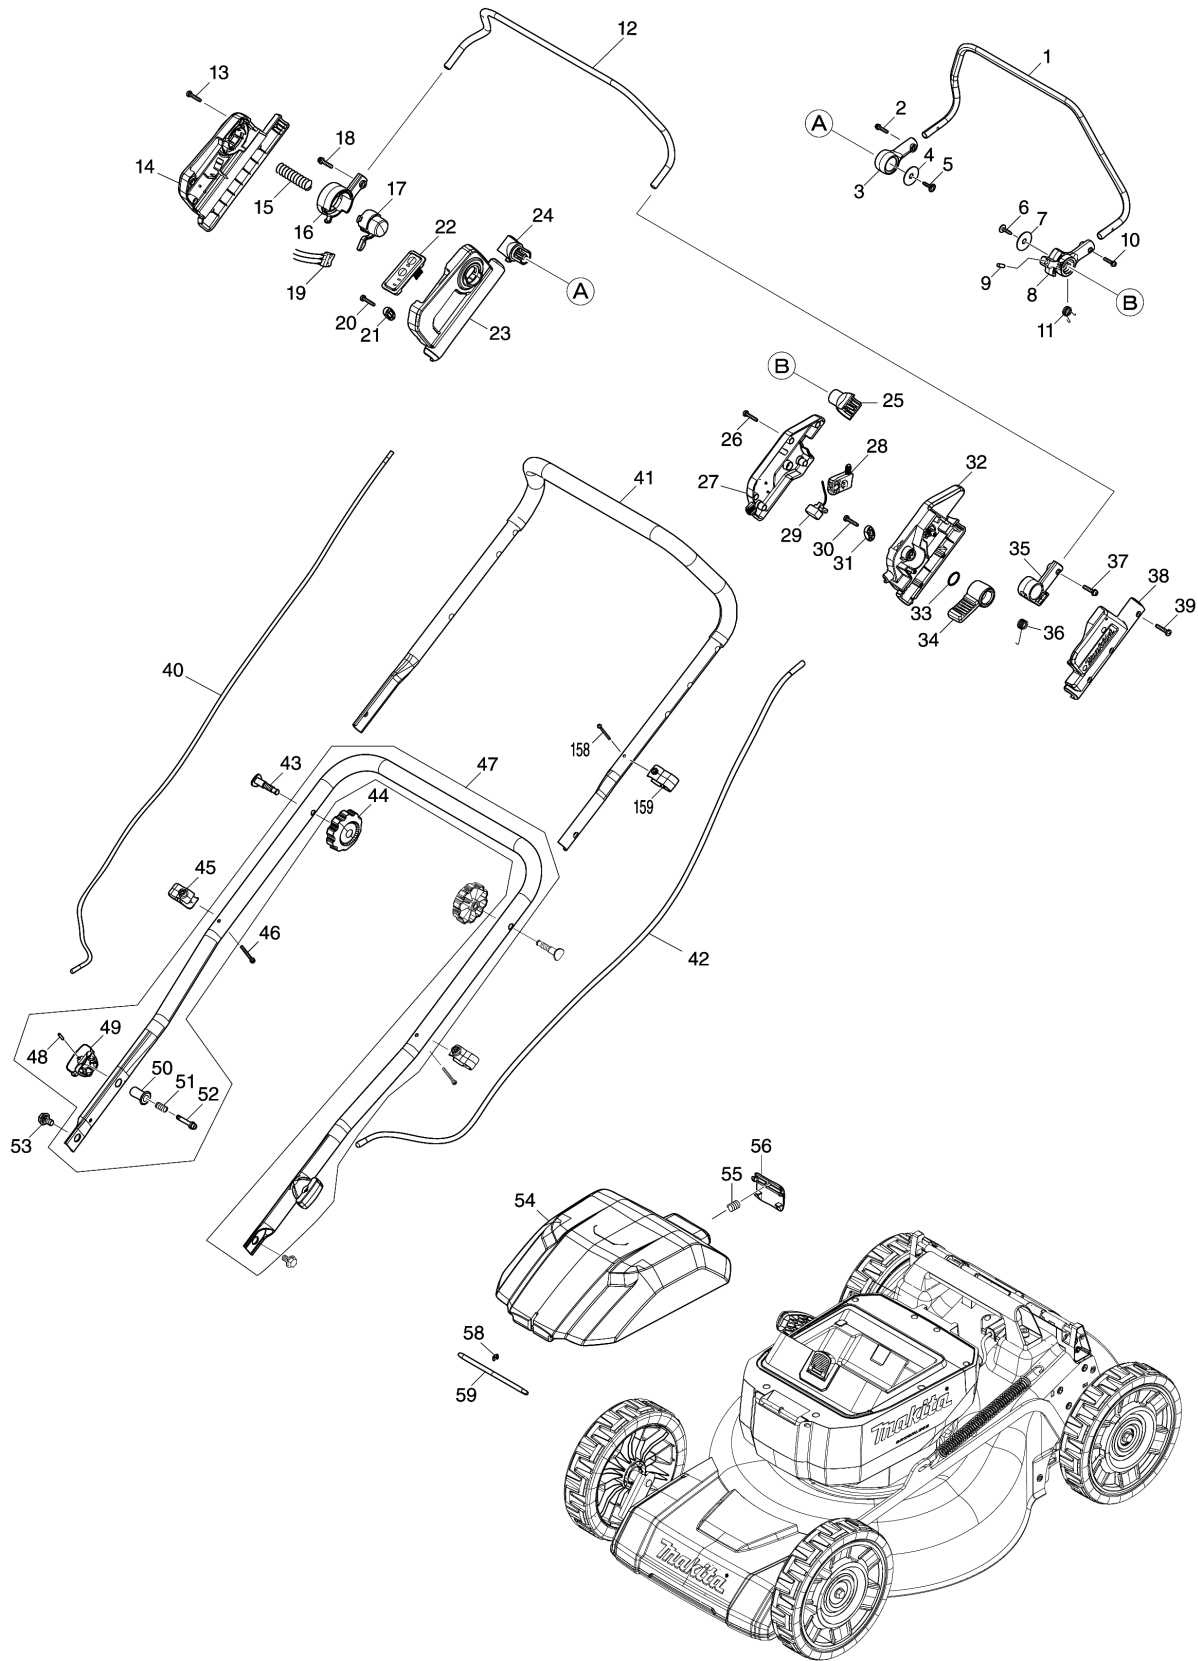

Model No.LM003J 480MM CORDLESS LAWN MOWER