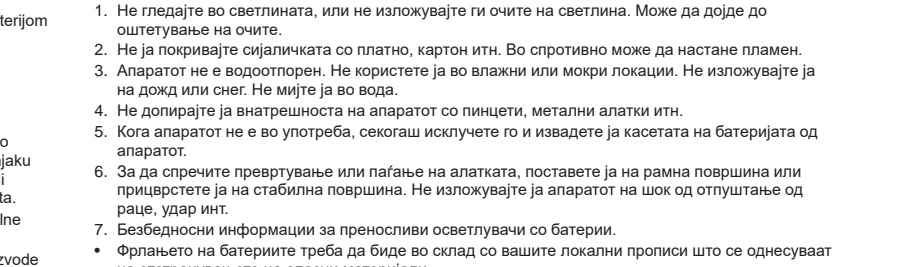

ENGLISH (Original Instructions)
Explanation of general view
Specifications
CAUTION: Do not use any damaged USB devices... Do not insert nails, wires, or other items into the USB power supply port.