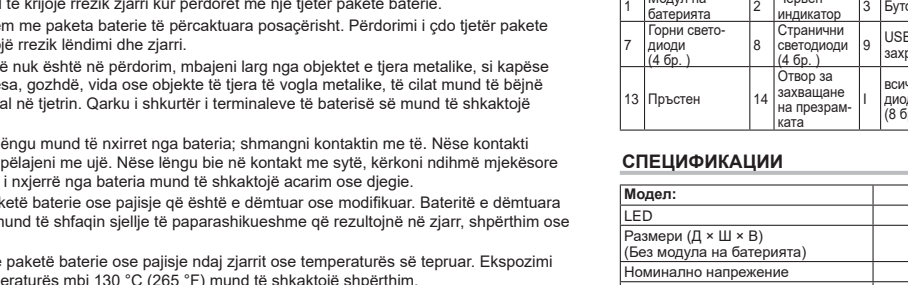

INSTRUCTION MANUAL
NAVOLA ZA UPORABU
MANUAL DE INSTRUCCIONES
BAKARSKI POKROVIŠTO ZA EKSPLOATACIJU

FUNCTIONAL DESCRIPTION
CAUTION: Always use the appliance as instructed...
Installing or removing battery cartridge (Fig. 1)
CAUTION: Failure to hold the appliance and the battery firmly may cause them to slip off your hands and result in damage to the appliance and battery cartridge and a personal injury.

Lighting up the light (Fig. 3)
CAUTION: Do not touch the light or the source of light directly.
Press the light switch to turn on and change modes. The sequence is ALL MODE / Side LED / Top LED mode / Off / ALL mode for each press.

ENGLISH (Original Instructions)
Explanation of general view
Specifications
CAUTION: Do not use any damaged USB devices... Do not insert nails, wires, or other items into the USB power supply port.

Prilagodite bateriju...
Vrednosti iz tabele...
Preporučeni radni uslovi...
UPOZORENJE: Nikada ne koristite bateriju u vatrenjici, u blizini otvora za ventilaciju, u blizini toplinskih izvora toplote ili otvora za ventilaciju...

FUNCTIONAL DESCRIPTION
CAUTION: Always use the appliance as instructed...
Installing or removing battery cartridge (Fig. 1)
CAUTION: Failure to hold the appliance and the battery firmly may cause them to slip off your hands and result in damage to the appliance and battery cartridge and a personal injury.

ENGLISH (Original Instructions)
Explanation of general view
Specifications
CAUTION: Do not use any damaged USB devices... Do not insert nails, wires, or other items into the USB power supply port.