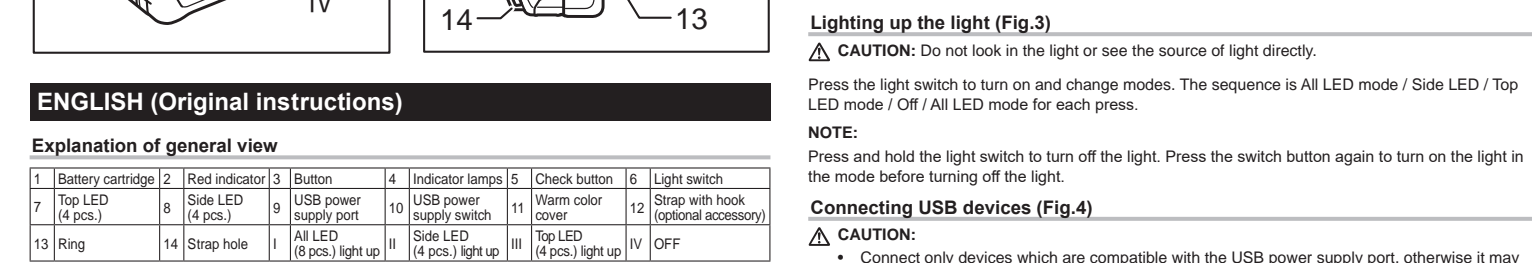

Lighting up the light (Fig. 3)
CAUTION: Do not touch the light or the source of light directly.
Press the light switch to turn on and change modes. The sequence is ALL MODE / Side LED / Top LED mode / Off / ALL mode for each press.

ENGLISH (Original Instructions)
Explanation of general view
Specifications
CAUTION: Do not use any damaged USB devices... Do not insert nails, wires, or other items into the USB power supply port.

Prilagodite bateriju...
Vrednosti iz tabele...
Preporučeni radni uslovi...
UPOZORENJE: Nikada ne koristite bateriju u vatrenjici, u blizini otvora za ventilaciju, u blizini toplinskih izvora toplote ili otvora za ventilaciju...