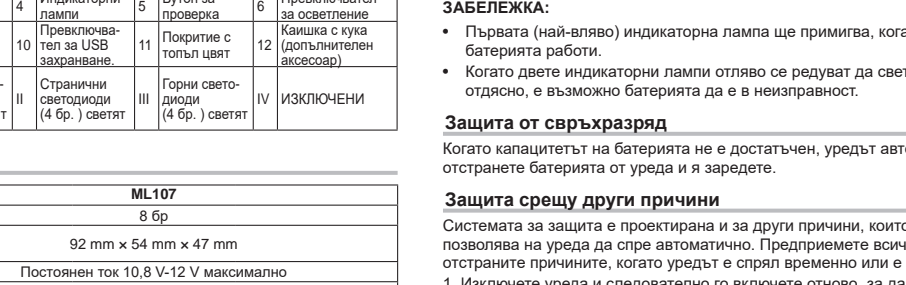

INSTRUCTION MANUAL
NAVOLA ZA UPORABU
MANUAL DE INSTRUCCIONES
BAKARSKI POKROVIŠTO ZA EKSPLOATACIJU

FUNCTIONAL DESCRIPTION
CAUTION: Always use the appliance as instructed...
Installing or removing battery cartridge (Fig. 1)
CAUTION: Failure to hold the appliance and the battery firmly may cause them to slip off your hands and result in damage to the appliance and battery cartridge and a personal injury.

Lighting up the light (Fig. 3)
CAUTION: Do not touch the light or the source of light directly.
Press the light switch to turn on and change modes. The sequence is ALL MODE / Side LED / Top LED mode / Off / ALL mode for each press.

ENGLISH (Original Instructions)
Explanation of general view
Specifications
CAUTION: Do not use any damaged USB devices... Do not insert nails, wires, or other items into the USB power supply port.

Prilagodite bateriju...
Vrednosti iz tabele...
Preporučeni radni uslovi...
UPOZORENJE: Nikada ne koristite bateriju u vatrenjici, u blizini otvora za ventilaciju, u blizini toplinskih izvora toplote ili otvora za ventilaciju...

FUNCTIONAL DESCRIPTION
CAUTION: Always use the appliance as instructed...
Installing or removing battery cartridge (Fig. 1)
CAUTION: Failure to hold the appliance and the battery firmly may cause them to slip off your hands and result in damage to the appliance and battery cartridge and a personal injury.

ENGLISH (Original Instructions)
Explanation of general view
Specifications
CAUTION: Do not use any damaged USB devices... Do not insert nails, wires, or other items into the USB power supply port.