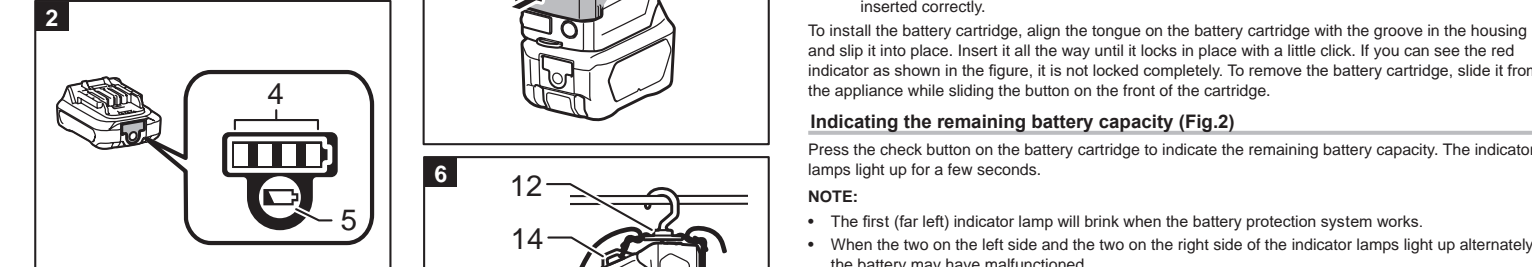

FUNCTIONAL DESCRIPTION
CAUTION: Always use the appliance as instructed...
Installing or removing battery cartridge (Fig. 1)
CAUTION: Failure to hold the appliance and the battery firmly may cause them to slip off your hands and result in damage to the appliance and battery cartridge and a personal injury.