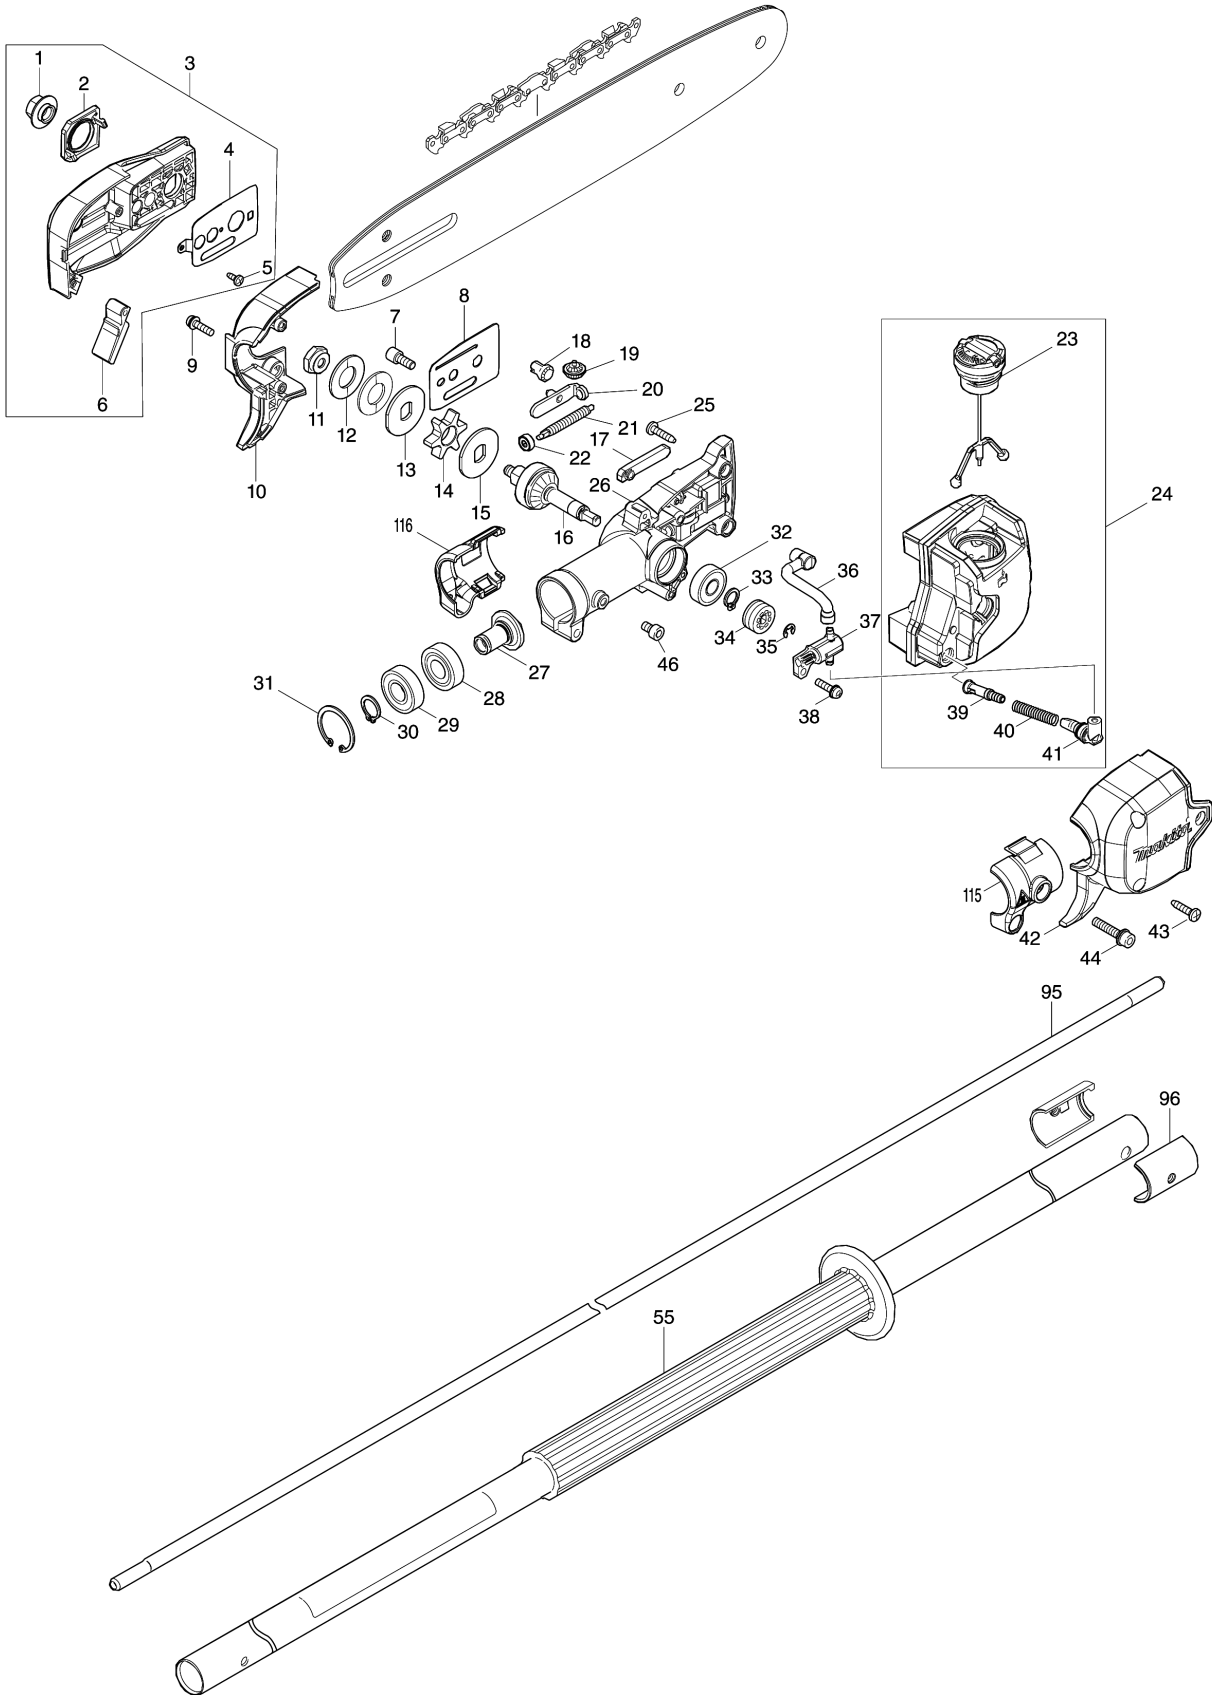

Model No.UA003G 300MM CORDLESS POLE SAW