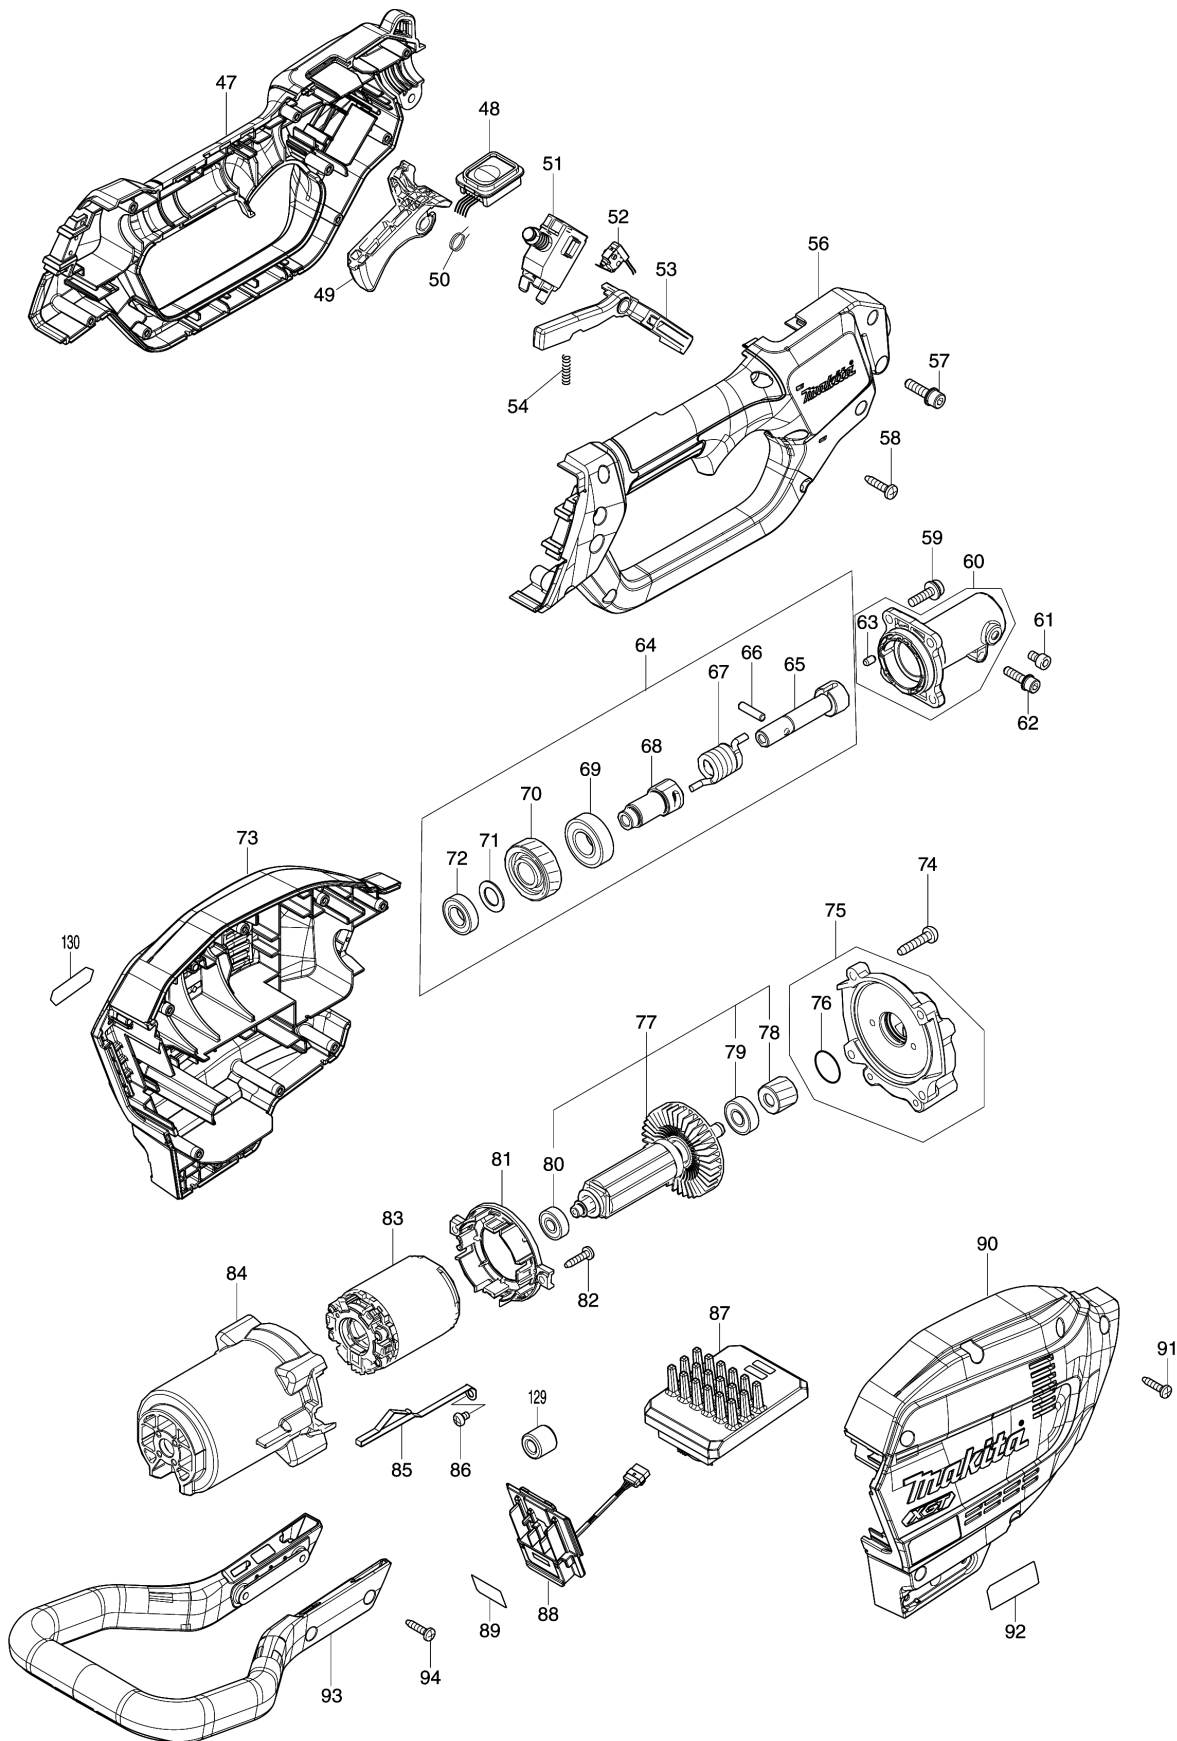

Model No.UA003G 300MM CORDLESS POLE SAW