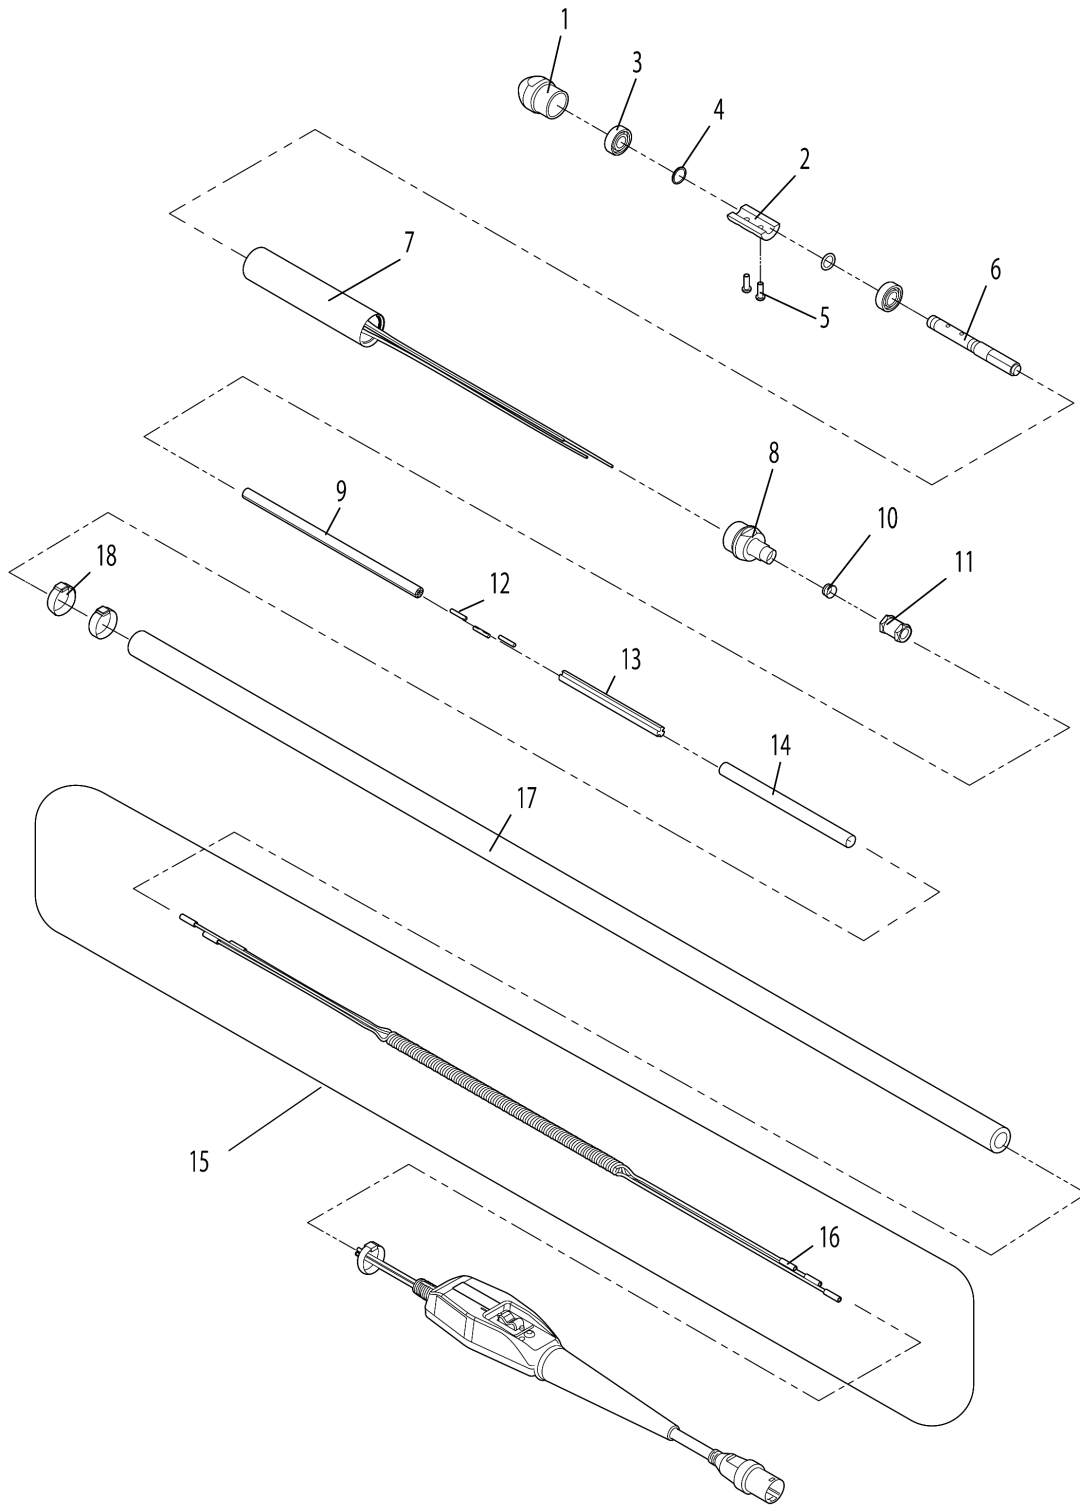

Model No.VR002C CORDLESS CONCRETE VIBRATOR

Model No.VR002C CORDLESS CONCRETE VIBRATOR

Model No.VR002C CORDLESS CONCRETE VIBRATOR

Položaj	Številka dela	Opis	Sprememba	Količina	New/Old	Opcijsko 1	Opcijsko 2	Opomba
001	HA00000310	VIBRATOR CAP		1				
002	HA00000311	ECCENTRIC WEIGHT		1				
003	HA00000312	BEARING 6202JR2LLHC3		2				
004	HA00000313	WASHER M15.5X22		2				
005	HA00000314	H.S.H. BUTTON BOLT M6X20		2				
006	HA00000315	ROTOR		1				
007	HA00000316	MOTOR ASSEMBLY		1				
008	HA00000317	HOSE JOINT		1				
009	HA00000318	TUBE R6.5X3.5-300		3				
010	HA00000319	RUBBER RING M13X17		1				
011	HA00000320	HOSE ADAPTER		1				
012	HA00000321	HEAT-SHRINK TUBING R1/8X30		3				
013	HA00000322	INTERNAL CABLE GUIDE		1				
014	HA00000323	HEAT-SHRINK TUBING 15X220		1				
015	HA00000361	INTERNAL CABLE ASSEMBLY(3M)		1				
D10		INC. 16						
016	HA00000325	BUTT CRIMP CONNECTOR		6				
017	HA00000362	HOSE M20X33X3M		1				
018	HA00000327	HOSE CLAMP M38 W10		3				
019	HA00000328	INVERTER CASE		1				
020	HA00000329	LED LENS COVER		1				
021	HA00000330	CIRCUIT BOARD LED		1				
022	HA00000331	PAN HEAD SCREW M3X6		2				
023	HA00000332	SWITCH		1				
024	HA00000333	SWITCH COVER		1				
025	HA00000334	SWITCH PLATE		1				
026	HA00000335	PAN HEAD SCREW M3X12		2				
027	HA00000336	CIRCUIT BOARD ASSEMBLY		1				
028	HA00000337	FUSE		1				
029	HA00000338	HEX BOLT M5X12		2				
030	HA00000079	SPRING WASHER 5		2				
031	HA00000339	LOCK NUT M5		4				
032	HA00000340	RING TERMINAL		1				
033	HA00000341	INSULATION SHEET B		1				
034	HA00000342	CABLE STOPPER		1				
035	HA00000343	HARNESS BOARD		1				
036	HA00000344	CABLE ASS'Y		1				
D10		INC. 53						
037	HA00000346	CORD CLAMP		1				
038	HA00000347	PAN HEAD SCREW M4X10		6				