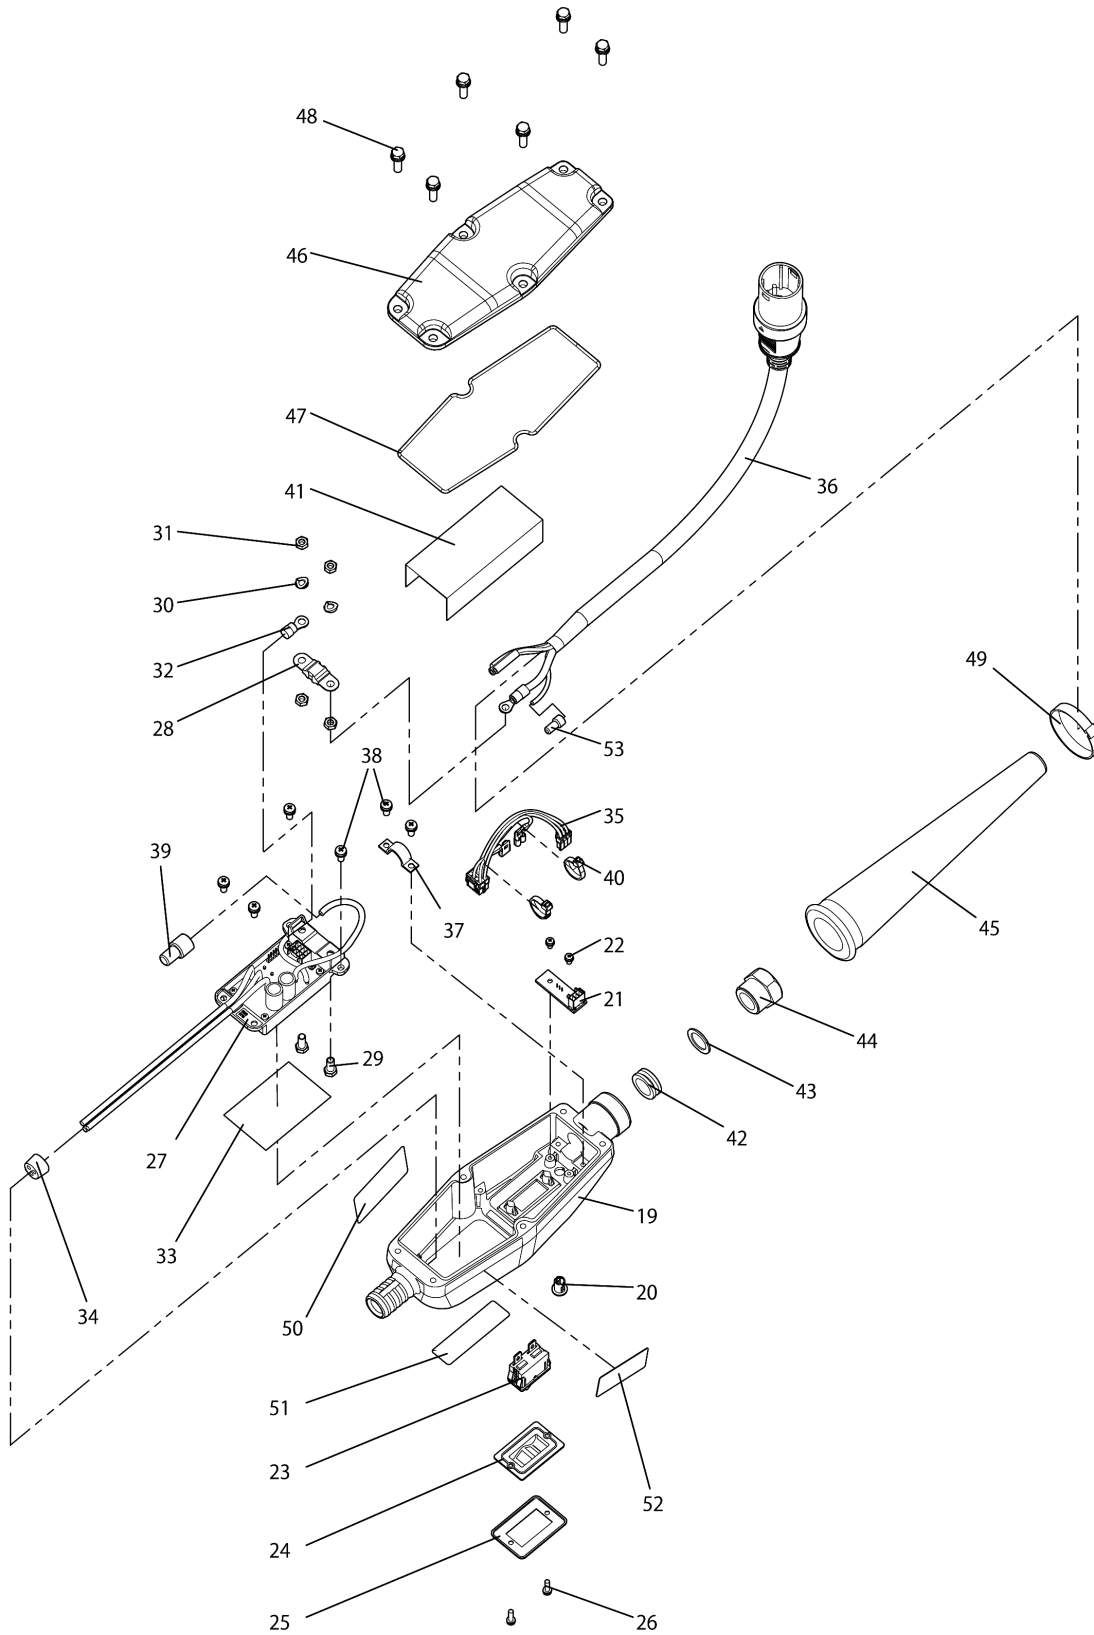

Model No.VR002C CORDLESS CONCRETE VIBRATOR

Model No.VR002C CORDLESS CONCRETE VIBRATOR

Model No.VR002C CORDLESS CONCRETE VIBRATOR

Položaj	Številka dela	Opis	Sprememba	Količina	New/Old	Opcijsko 1	Opcijsko 2	Opomba
001	HA00000310	VIBRATOR CAP		1				
002	HA00000311	ECCENTRIC WEIGHT		1				
003	HA00000312	BEARING 6202JR2LLHC3		2				
004	HA00000313	WASHER M15.5X22		2				
005	HA00000314	H.S.H. BUTTON BOLT M6X20		2				
006	HA00000315	ROTOR		1				
007	HA00000316	MOTOR ASSEMBLY		1				
008	HA00000317	HOSE JOINT		1				
009	HA00000318	TUBE R6.5X3.5-300		3				
010	HA00000319	RUBBER RING M13X17		1				
011	HA00000320	HOSE ADAPTER		1				
012	HA00000321	HEAT-SHRINK TUBING R1/8X30		3				
013	HA00000322	INTERNAL CABLE GUIDE		1				
014	HA00000323	HEAT-SHRINK TUBING 15X220		1				
015	HA00000361	INTERNAL CABLE ASSEMBLY(3M)		1				
D10		INC. 16						
016	HA00000325	BUTT CRIMP CONNECTOR		6				
017	HA00000362	HOSE M20X33X3M		1				
018	HA00000327	HOSE CLAMP M38 W10		3				
019	HA00000328	INVERTER CASE		1				
020	HA00000329	LED LENS COVER		1				
021	HA00000330	CIRCUIT BOARD LED		1				
022	HA00000331	PAN HEAD SCREW M3X6		2				
023	HA00000332	SWITCH		1				
024	HA00000333	SWITCH COVER		1				
025	HA00000334	SWITCH PLATE		1				
026	HA00000335	PAN HEAD SCREW M3X12		2				
027	HA00000336	CIRCUIT BOARD ASSEMBLY		1				
028	HA00000337	FUSE		1				
029	HA00000338	HEX BOLT M5X12		2				
030	HA00000079	SPRING WASHER 5		2				
031	HA00000339	LOCK NUT M5		4				
032	HA00000340	RING TERMINAL		1				
033	HA00000341	INSULATION SHEET B		1				
034	HA00000342	CABLE STOPPER		1				
035	HA00000343	HARNESS BOARD		1				
036	HA00000344	CABLE ASS'Y		1				
D10		INC. 53						
037	HA00000346	CORD CLAMP		1				
038	HA00000347	PAN HEAD SCREW M4X10		6				