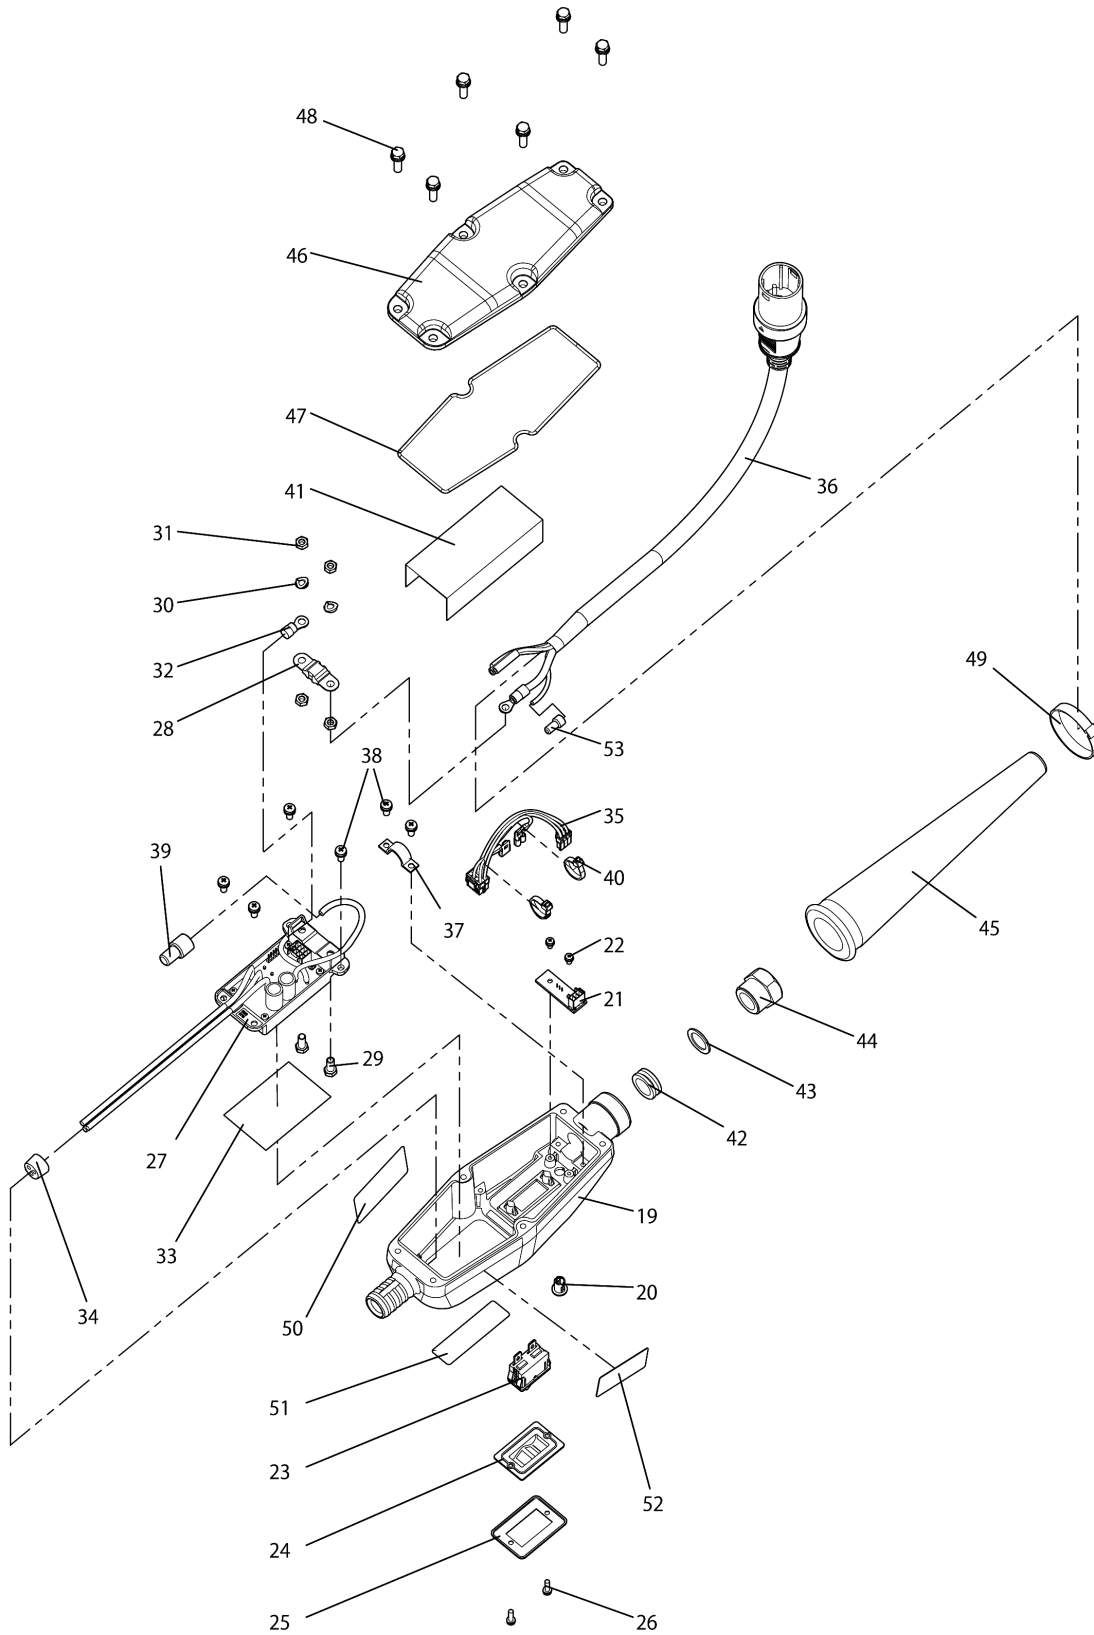

Model No.VR003C CORDLESS CONCRETE VIBRATOR

Model No.VR003C CORDLESS CONCRETE VIBRATOR

Položaj	Številka dela	Opis	Sprememba	Količina	New/Old	Opcijsko 1	Opcijsko 2	Opomba
001	HA00000364	VIBRATOR CAP		1				
002	HA00000365	ECCENTRIC WEIGHT		1				
003	HA00000366	BEARING 6302JR2LLHC3		2				
004	HA00000313	WASHER M15.5X22		2				
005	HA00000367	H.S.H. BUTTON BOLT M6X25		2				
006	HA00000368	ROTOR		1				
007	HA00000369	MOTOR ASSEMBLY		1				
008	HA00000370	HOSE JOINT		1				
009	HA00000318	TUBE R6.5X3.5-300		3				
010	HA00000319	RUBBER RING M13X17		1				
011	HA00000320	HOSE ADAPTER		1				
012	HA00000321	HEAT-SHRINK TUBING R1/8X30		3				
013	HA00000322	INTERNAL CABLE GUIDE		1				
014	HA00000323	HEAT-SHRINK TUBING 15X220		1				
015	HA00000324	INTERNAL CABLE ASSEMBLY(1.5M)		1				
D10		INC. 16						
016	HA00000325	BUTT CRIMP CONNECTOR		6				
017	HA00000326	HOSE M20X33X1.5M		1				
018	HA00000327	HOSE CLAMP M38 W10		3				
019	HA00000328	INVERTER CASE		1				
020	HA00000329	LED LENS COVER		1				
021	HA00000330	CIRCUIT BOARD LED		1				
022	HA00000331	PAN HEAD SCREW M3X6		2				
023	HA00000332	SWITCH		1				
024	HA00000333	SWITCH COVER		1				
025	HA00000334	SWITCH PLATE		1				
026	HA00000335	PAN HEAD SCREW M3X12		2				
027	HA00000336	CIRCUIT BOARD ASSEMBLY		1				
028	HA00000337	FUSE		1				
029	HA00000338	HEX BOLT M5X12		2				
030	HA00000079	SPRING WASHER 5		2				
031	HA00000339	LOCK NUT M5		4				
032	HA00000340	RING TERMINAL		1				
033	HA00000341	INSULATION SHEET B		1				
034	HA00000342	CABLE STOPPER		1				
035	HA00000343	HARNESS BOARD		1				
036	HA00000344	CABLE ASS'Y		1				
D10		INC. 53						
037	HA00000346	CORD CLAMP		1				
038	HA00000347	PAN HEAD SCREW M4X10		6				