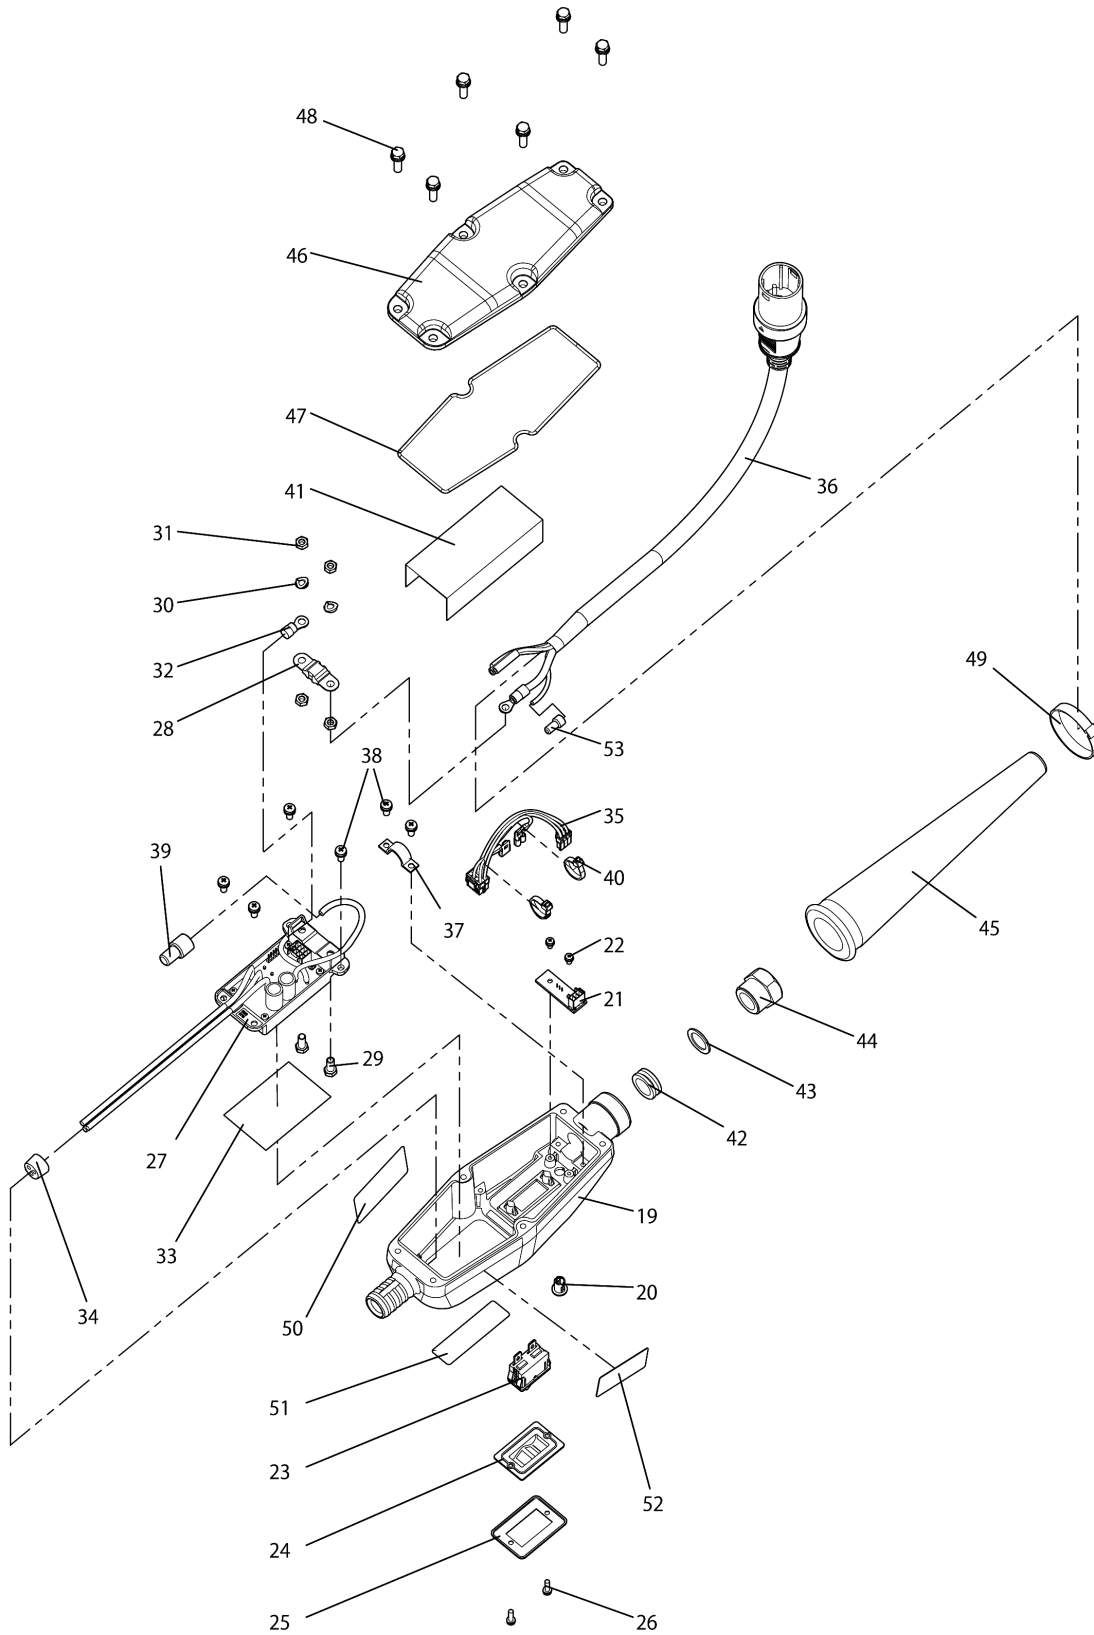

Model No.VR004C CORDLESS CONCRETE VIBRATOR

Model No.VR004C CORDLESS CONCRETE VIBRATOR

Položaj	Številka dela	Opis	Sprememba	Količina	New/Old	Opcijsko 1	Opcijsko 2	Opomba
001	HA00000364	VIBRATOR CAP		1				
002	HA00000365	ECCENTRIC WEIGHT		1				
003	HA00000366	BEARING 6302JR2LLHC3		2				
004	HA00000313	WASHER M15.5X22		2				
005	HA00000367	H.S.H. BUTTON BOLT M6X25		2				
006	HA00000368	ROTOR		1				
007	HA00000369	MOTOR ASSEMBLY		1				
008	HA00000370	HOSE JOINT		1				
009	HA00000318	TUBE R6.5X3.5-300		3				
010	HA00000319	RUBBER RING M13X17		1				
011	HA00000320	HOSE ADAPTER		1				
012	HA00000321	HEAT-SHRINK TUBING R1/8X30		3				
013	HA00000322	INTERNAL CABLE GUIDE		1				
014	HA00000323	HEAT-SHRINK TUBING 15X220		1				
015	HA00000361	INTERNAL CABLE ASSEMBLY(3M)		1				
D10		INC. 16						
016	HA00000325	BUTT CRIMP CONNECTOR		6				
017	HA00000362	HOSE M20X33X3M		1				
018	HA00000327	HOSE CLAMP M38 W10		3				
019	HA00000328	INVERTER CASE		1				
020	HA00000329	LED LENS COVER		1				
021	HA00000330	CIRCUIT BOARD LED		1				
022	HA00000331	PAN HEAD SCREW M3X6		2				
023	HA00000332	SWITCH		1				
024	HA00000333	SWITCH COVER		1				
025	HA00000334	SWITCH PLATE		1				
026	HA00000335	PAN HEAD SCREW M3X12		2				
027	HA00000336	CIRCUIT BOARD ASSEMBLY		1				
028	HA00000337	FUSE		1				
029	HA00000338	HEX BOLT M5X12		2				
030	HA00000079	SPRING WASHER 5		2				
031	HA00000339	LOCK NUT M5		4				
032	HA00000340	RING TERMINAL		1				
033	HA00000341	INSULATION SHEET B		1				
034	HA00000342	CABLE STOPPER		1				
035	HA00000343	HARNESS BOARD		1				
036	HA00000344	CABLE ASS'Y		1				
D10		INC. 53						
037	HA00000346	CORD CLAMP		1				
038	HA00000347	PAN HEAD SCREW M4X10		6				