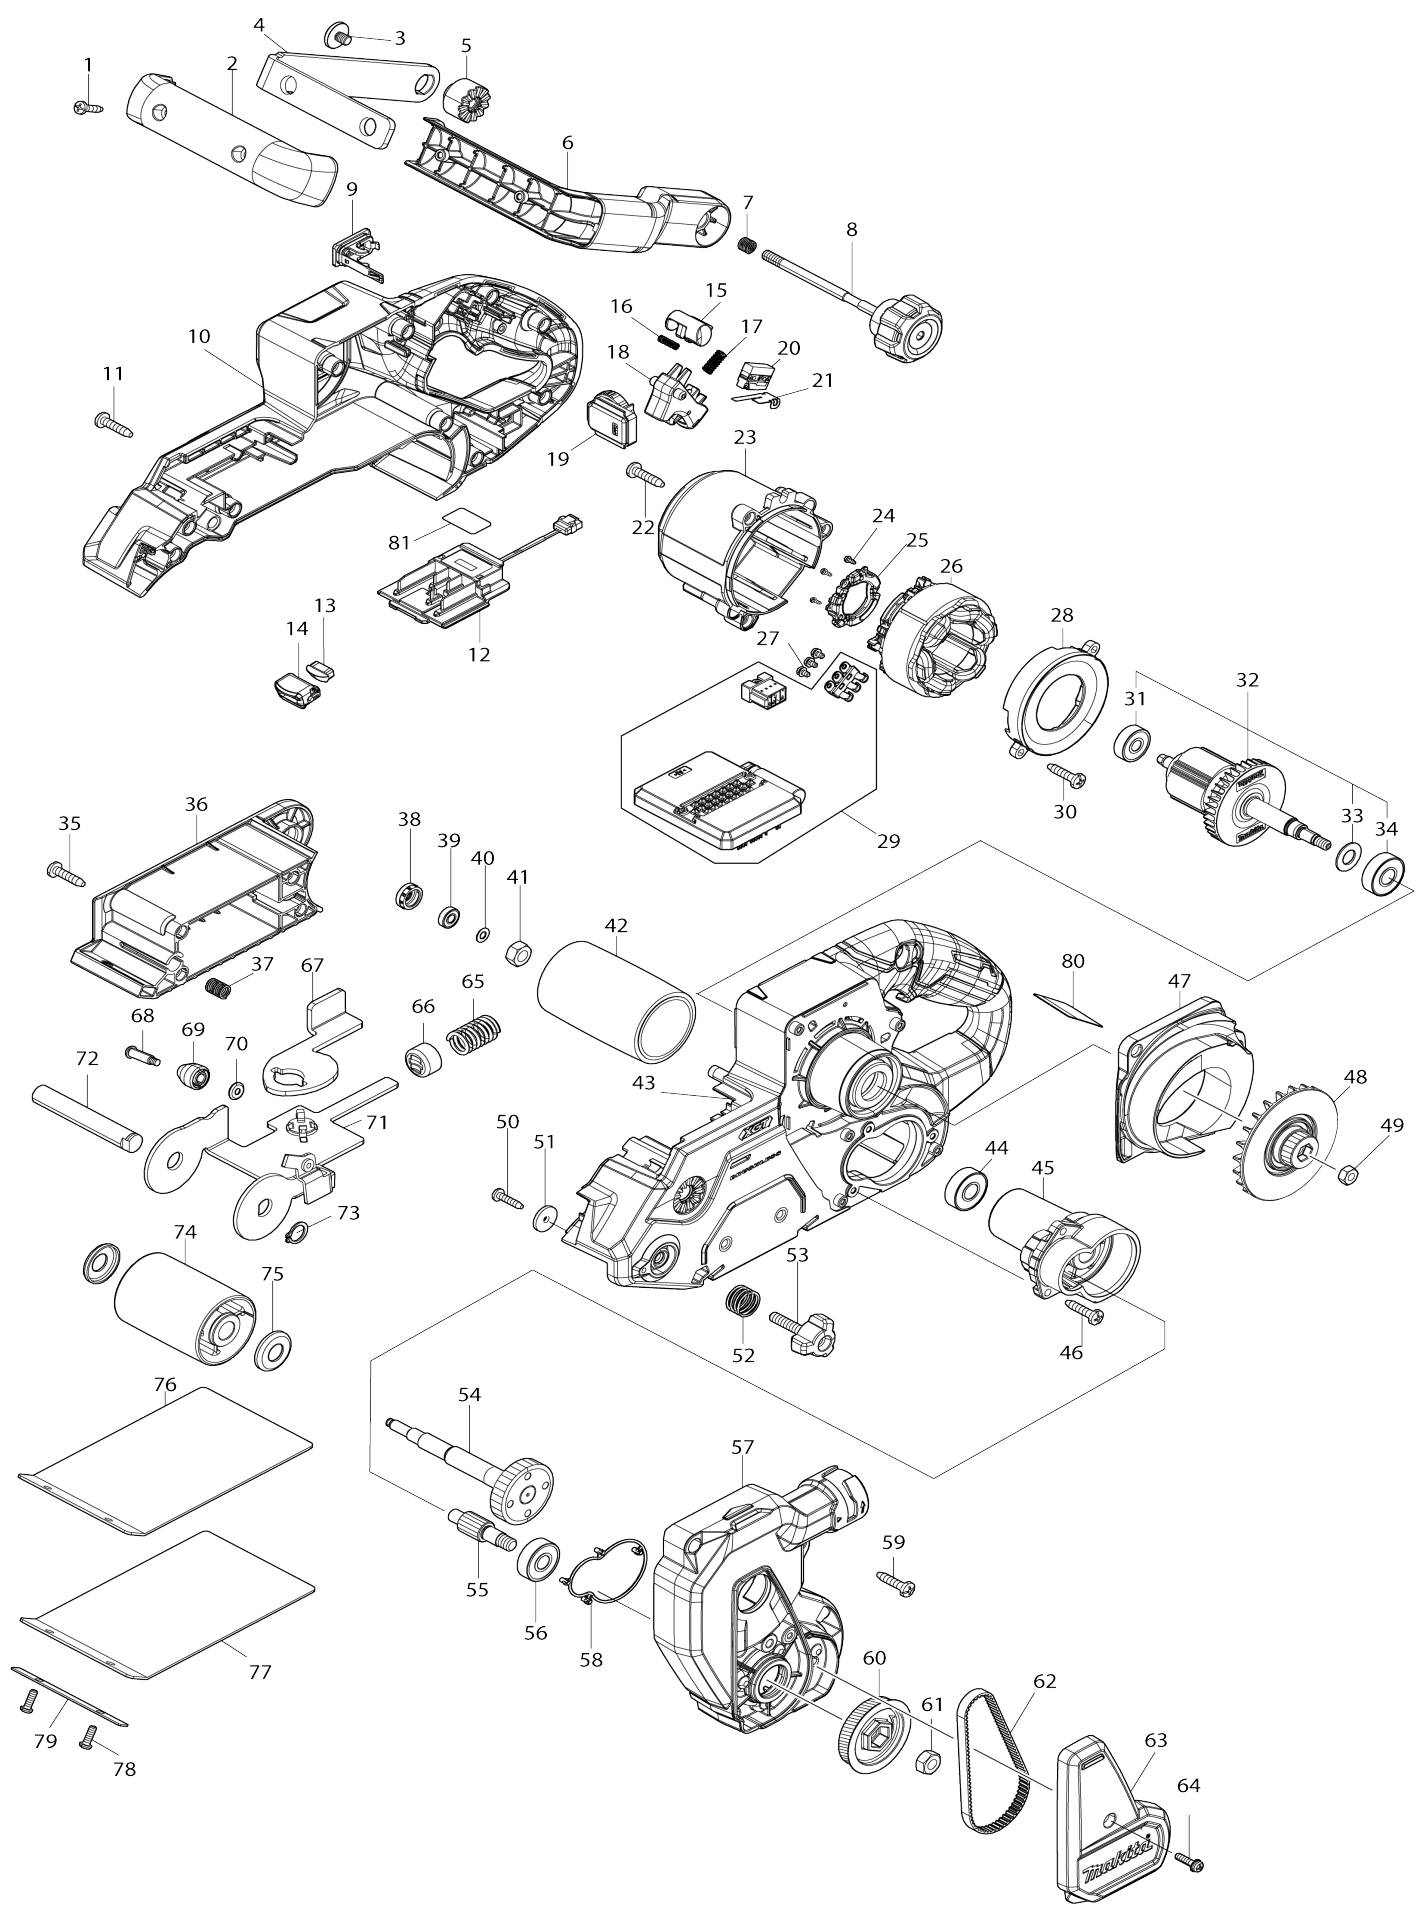

# Model No.BS001G 76MM CORDLESS BELT SANDER

Model No.BS001G 76MM CORDLESS BELT SANDER

Item No.	Parts No.	Description	Interchangability	Q'ty	New/Old	Note1	Note2
001	266326-2	TAPPING SCREW 4X18		2			
002	1830W6-5	FRONT HANDLE SET		1			
002		INC. 6					
003	265E03-3	+ FLAT HEAD SCREW M6X8		1			
004	347C69-4	FRONT HANDLE C		1			
005	4130P5-7	FRONT HANDLE CAM		1			
006	1830W6-5	FRONT HANDLE SET		1			
006		INC. 2					
007	231326-1	COMPRESSION SPRING 6		1			
008	265D79-4	KNOB 40		1			
009	140G30-2	CAP COMPLETE		1			
C10	213A05-9	O-RING16		1			
010	1830W1-5	HOUSING SET		1			
C10	263005-3	RUBBER PIN 6		4			
C20	8079S1-4	CAUTION LABEL		1			
010		INC. 43					
011	266326-2	TAPPING SCREW 4X18		11			
012	632P64-8	TERMINAL UNIT		1			
013	620F48-8	LED CIRCUIT		1			
014	412719-3	LED HOUSING		1			
015	4130N7-9	LOCKON BUTTON		1			
016	231433-0	COMPRESSION SPRING 4		1			
017	231372-4	COMPRESSION SPRING 5		1			
018	141Y94-7	SWITCH LEVER COMPLETE		1			
019	620H67-6	DIAL CIRCUIT		1			
020	632V75-9	SWITCH UNIT		1			
021	232672-5	LEAF SPRING		1			
022	266326-2	TAPPING SCREW 4X18		3			
023	4130P2-3	MOTOR HOUSING		1			
024	652119-7	PAN HEAD SCREW M2X6		3			
025	632R96-7	SENSOR UNIT		1			
026	629A85-9	STATOR		1			
027	652069-6	FLAT HEAD SCREW M3X6		3			
028	4130P3-1	BUFFLE PLATE		1			
029	620P40-4	CONTROLLER		1			
030	266326-2	TAPPING SCREW 4X18		2			
031	210023-2	BALL BEARING 627DDW		1			
032	519864-6	ROTOR ASS'Y		1			
032		INC. 31,33,34					
033	267256-0	FLAT WASHER 10		1			
034	210059-1	BALL BEARING 6000DDW		1			
035	266326-2	TAPPING SCREW 4X18		4			
036	4130N3-7	ROLLER COVER		1			
037	233249-9	COMPRESSION SPRING 7		1			
038	421977-0	RUBBER RING 13		1			
039	210278-9	BALL BEARING 695 DDW		1			
040	253811-4	FLAT WASHER 5		1			