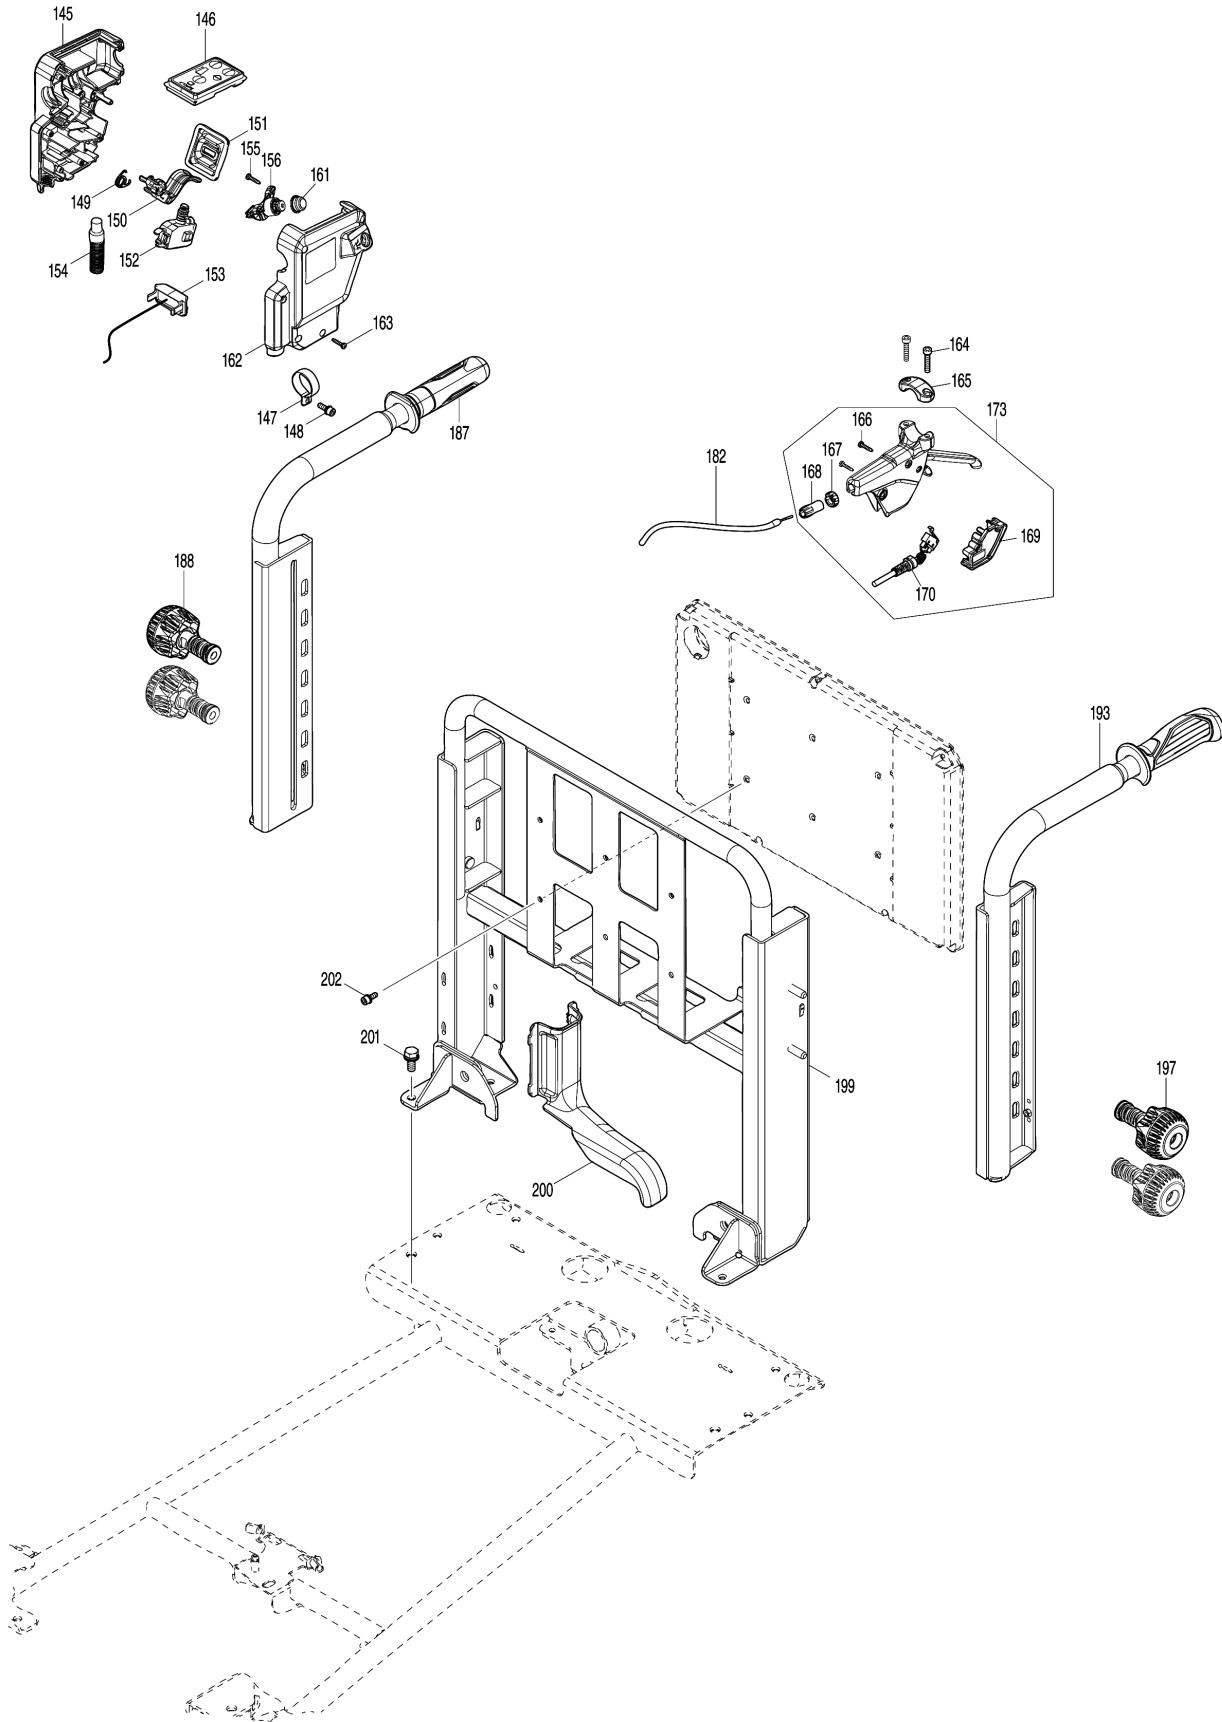

Model No.DCU603 BATTERY POWERED WHEELBARROW