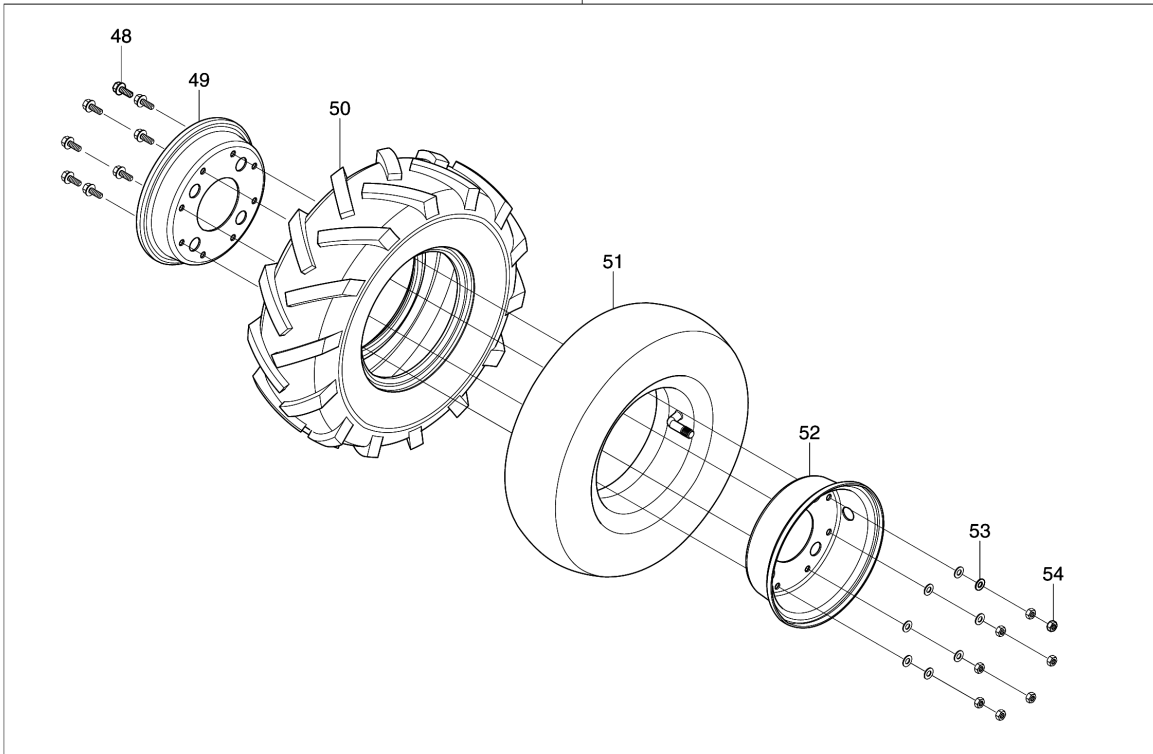

Model No.DCU603 BATTERY POWERED WHEELBARROW

42

44