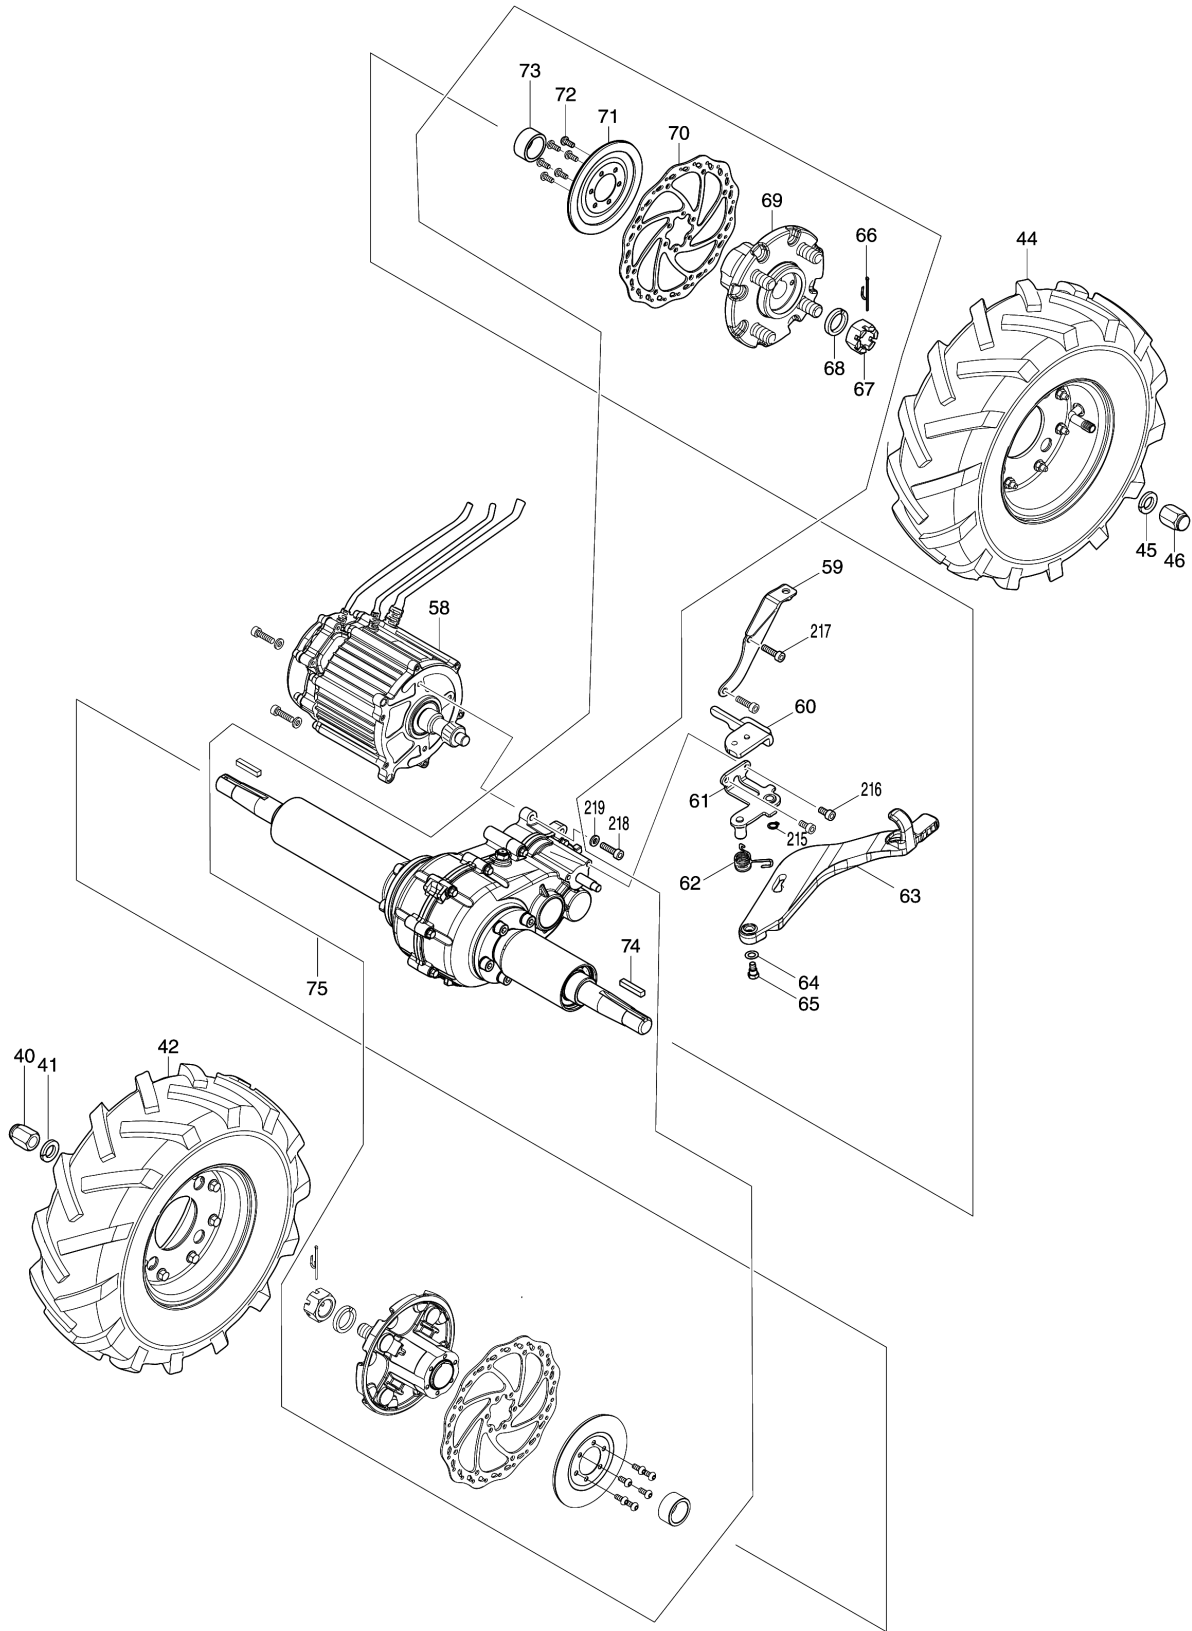

Model No.DCU603 BATTERY POWERED WHEELBARROW