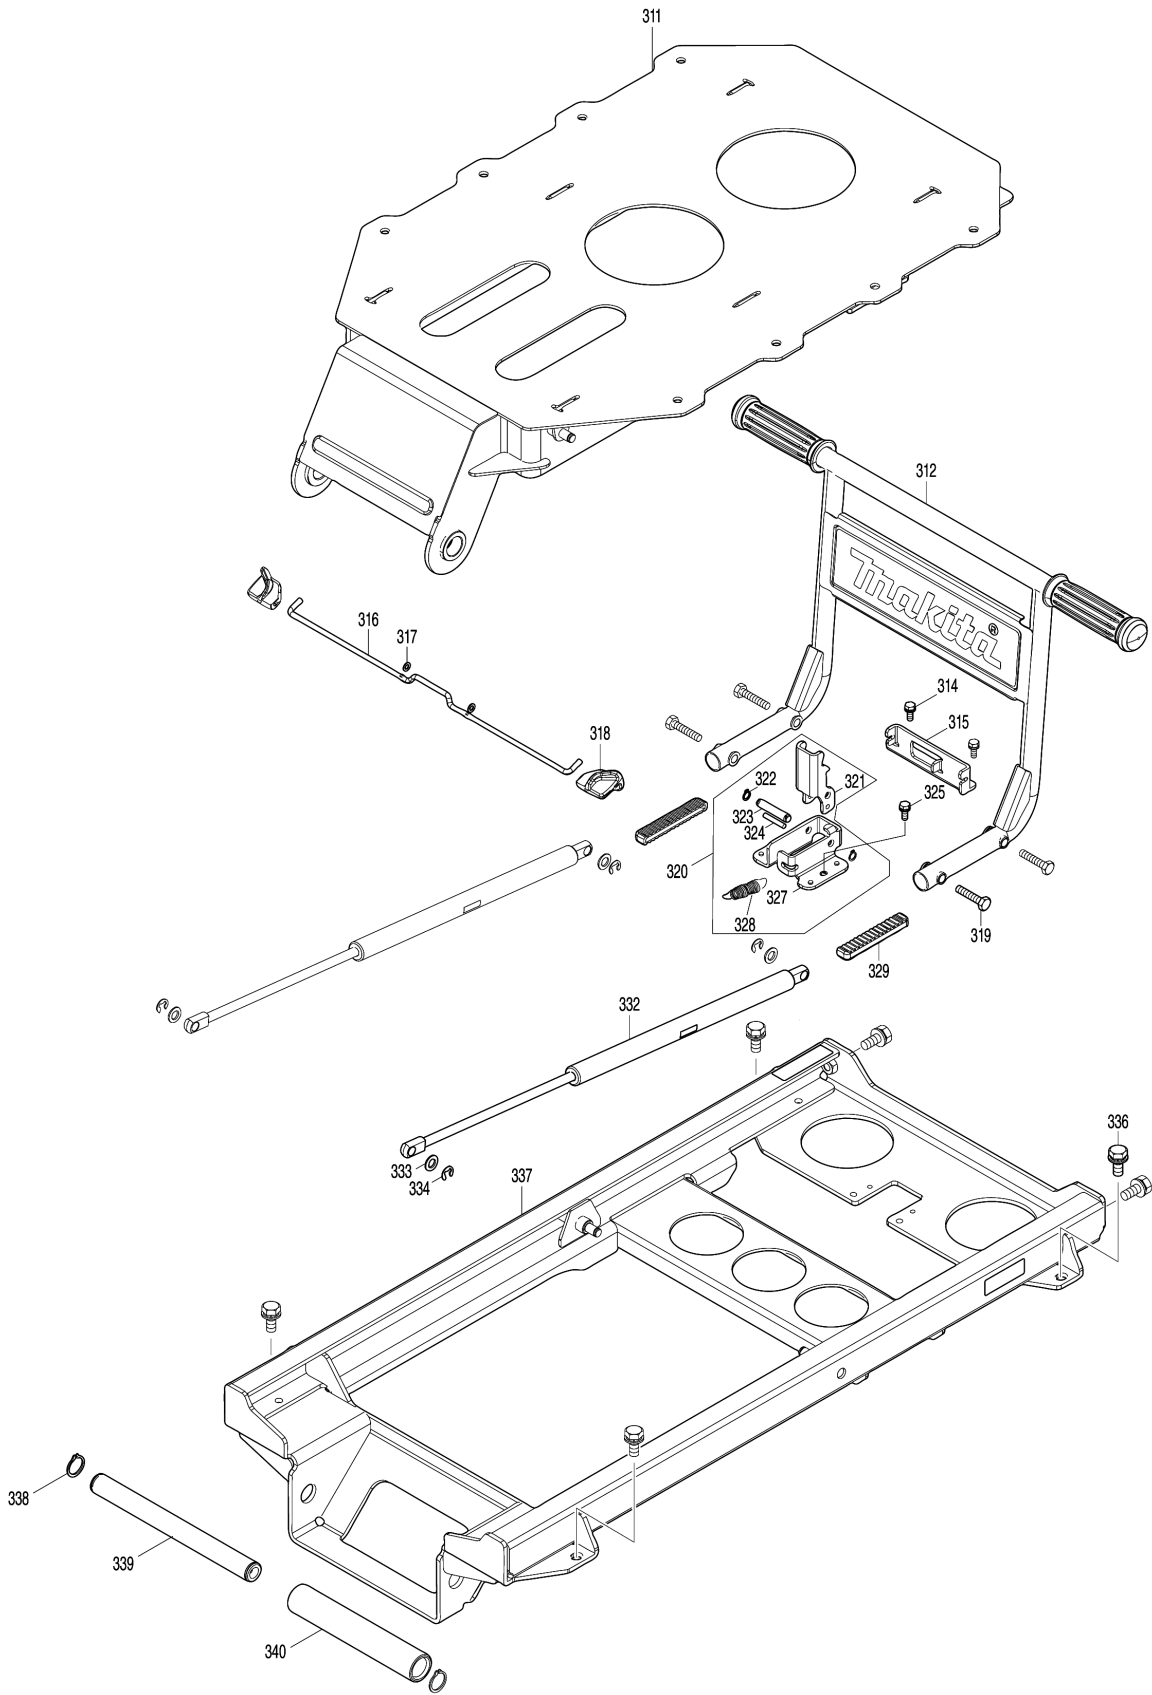

Model No.DCU603 BATTERY POWERED WHEELBARROW