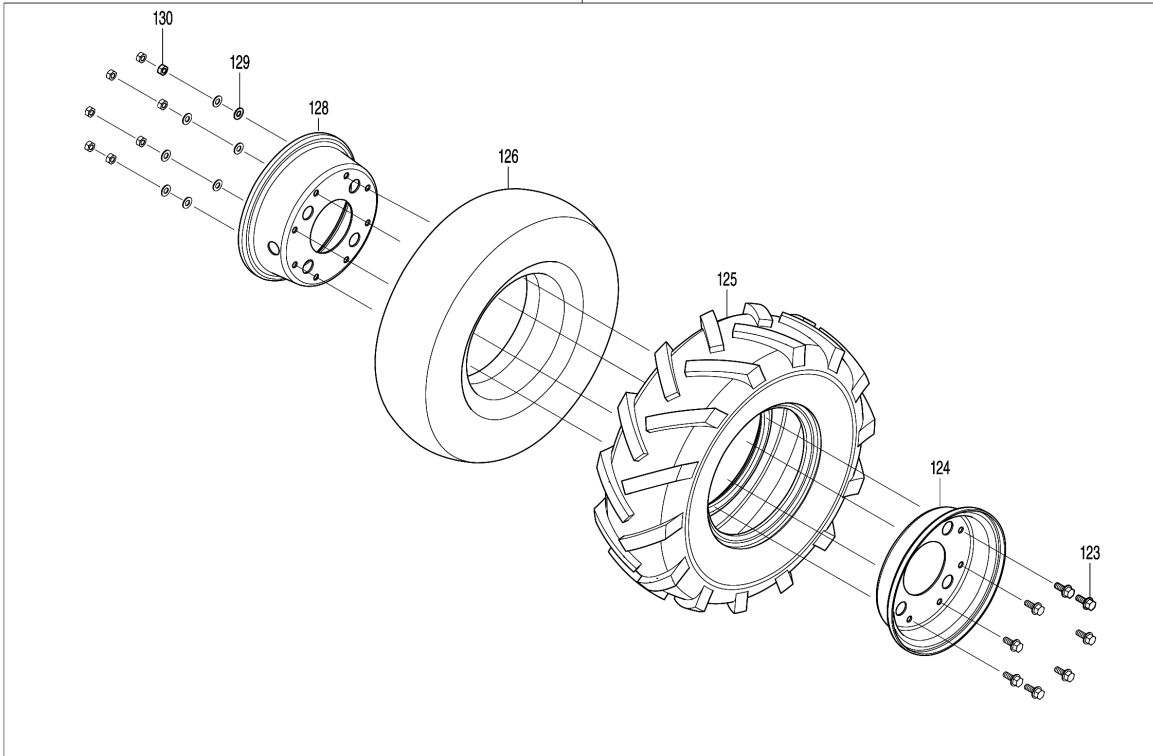

Model No.DCU603 BATTERY POWERED WHEELBARROW

42