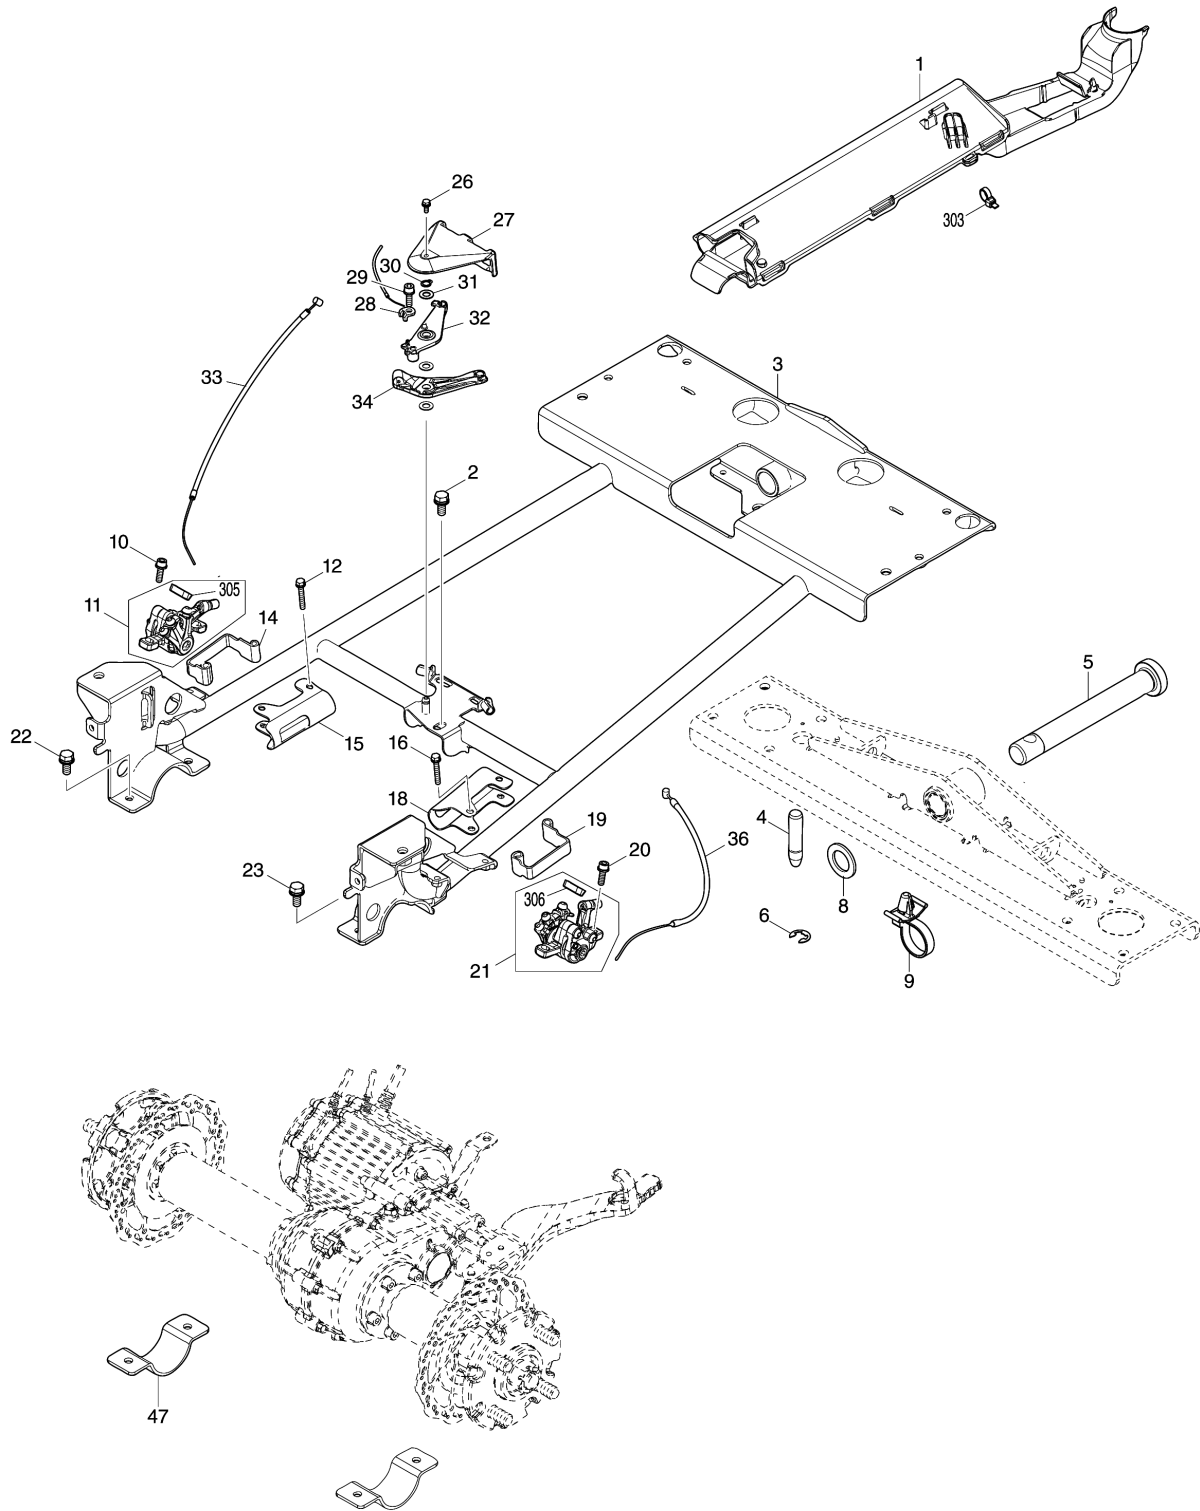

Model No.DCU603 BATTERY POWERED WHEELBARROW