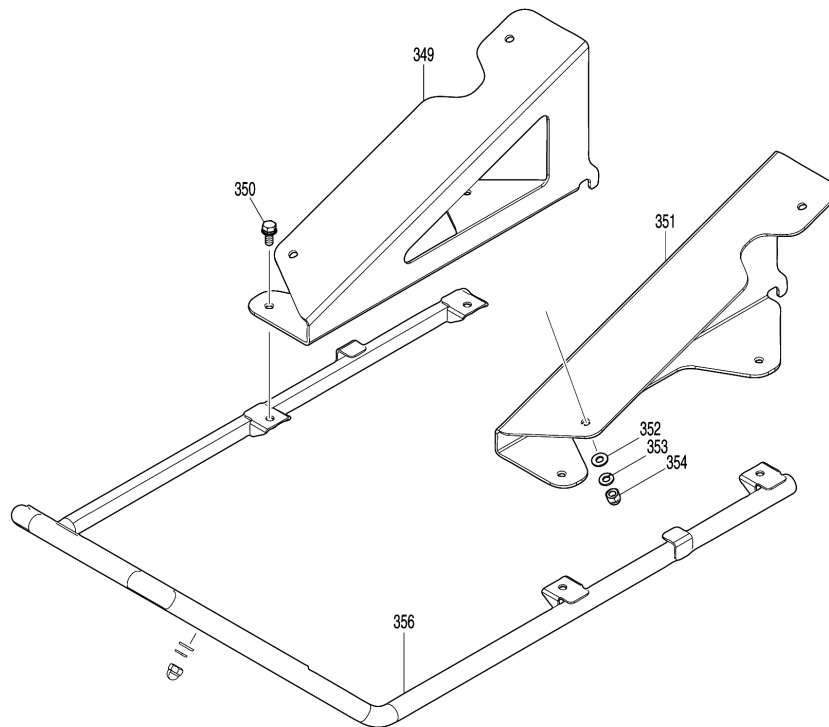

Model No.DCU603 BATTERY POWERED WHEELBARROW