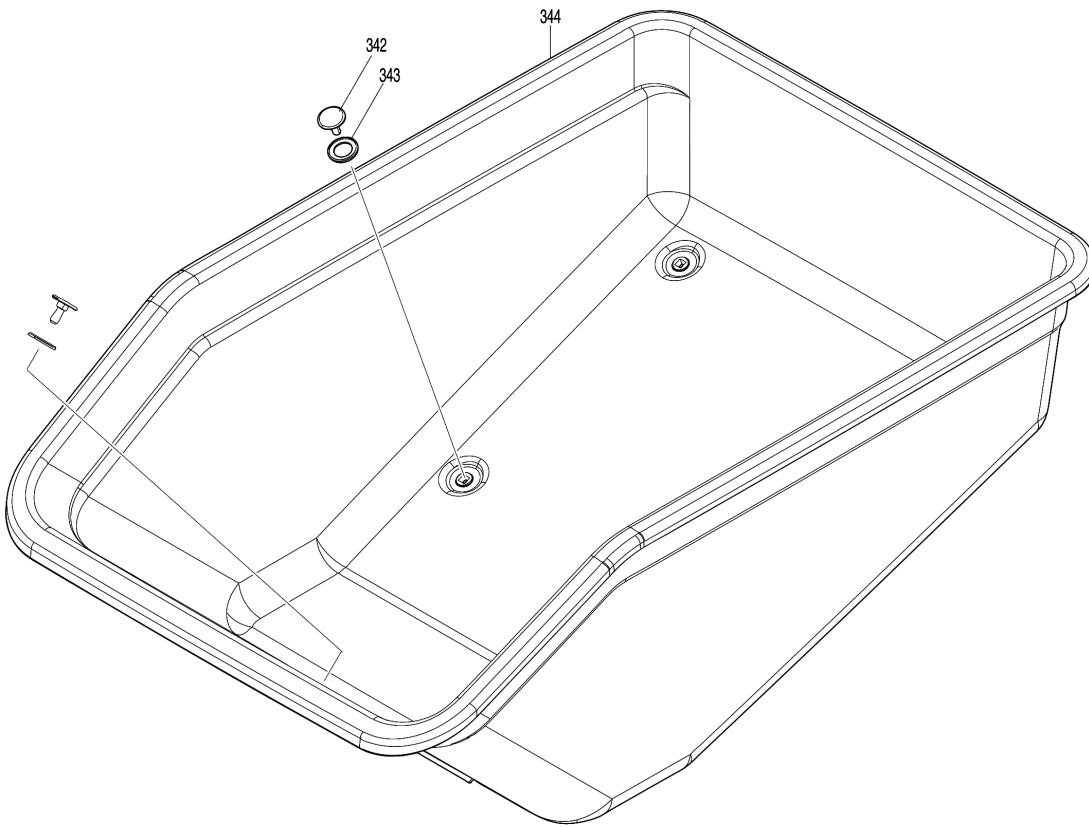

Model No.DCU603 BATTERY POWERED WHEELBARROW