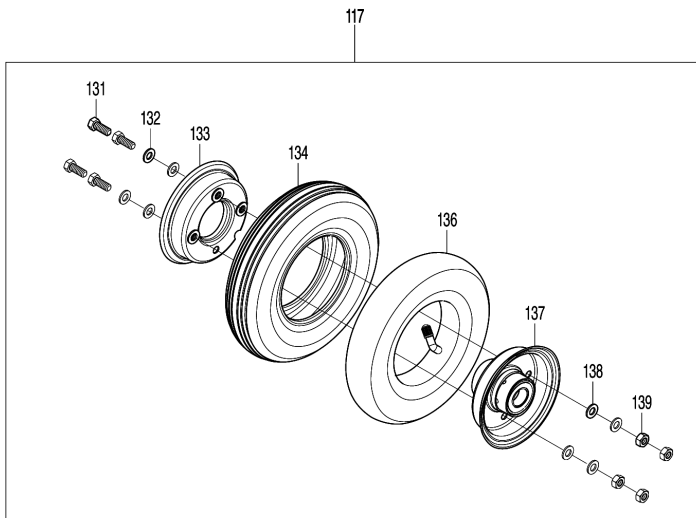

Model No.DCU603 BATTERY POWERED WHEELBARROW