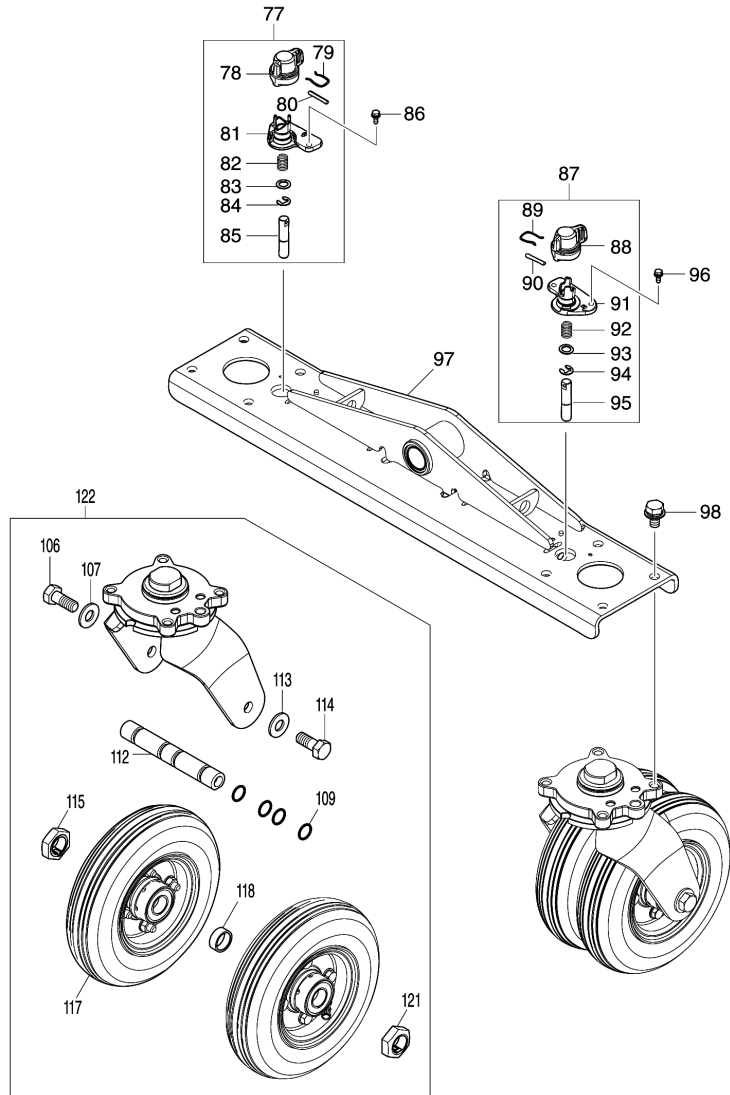

Model No.DCU603 BATTERY POWERED WHEELBARROW