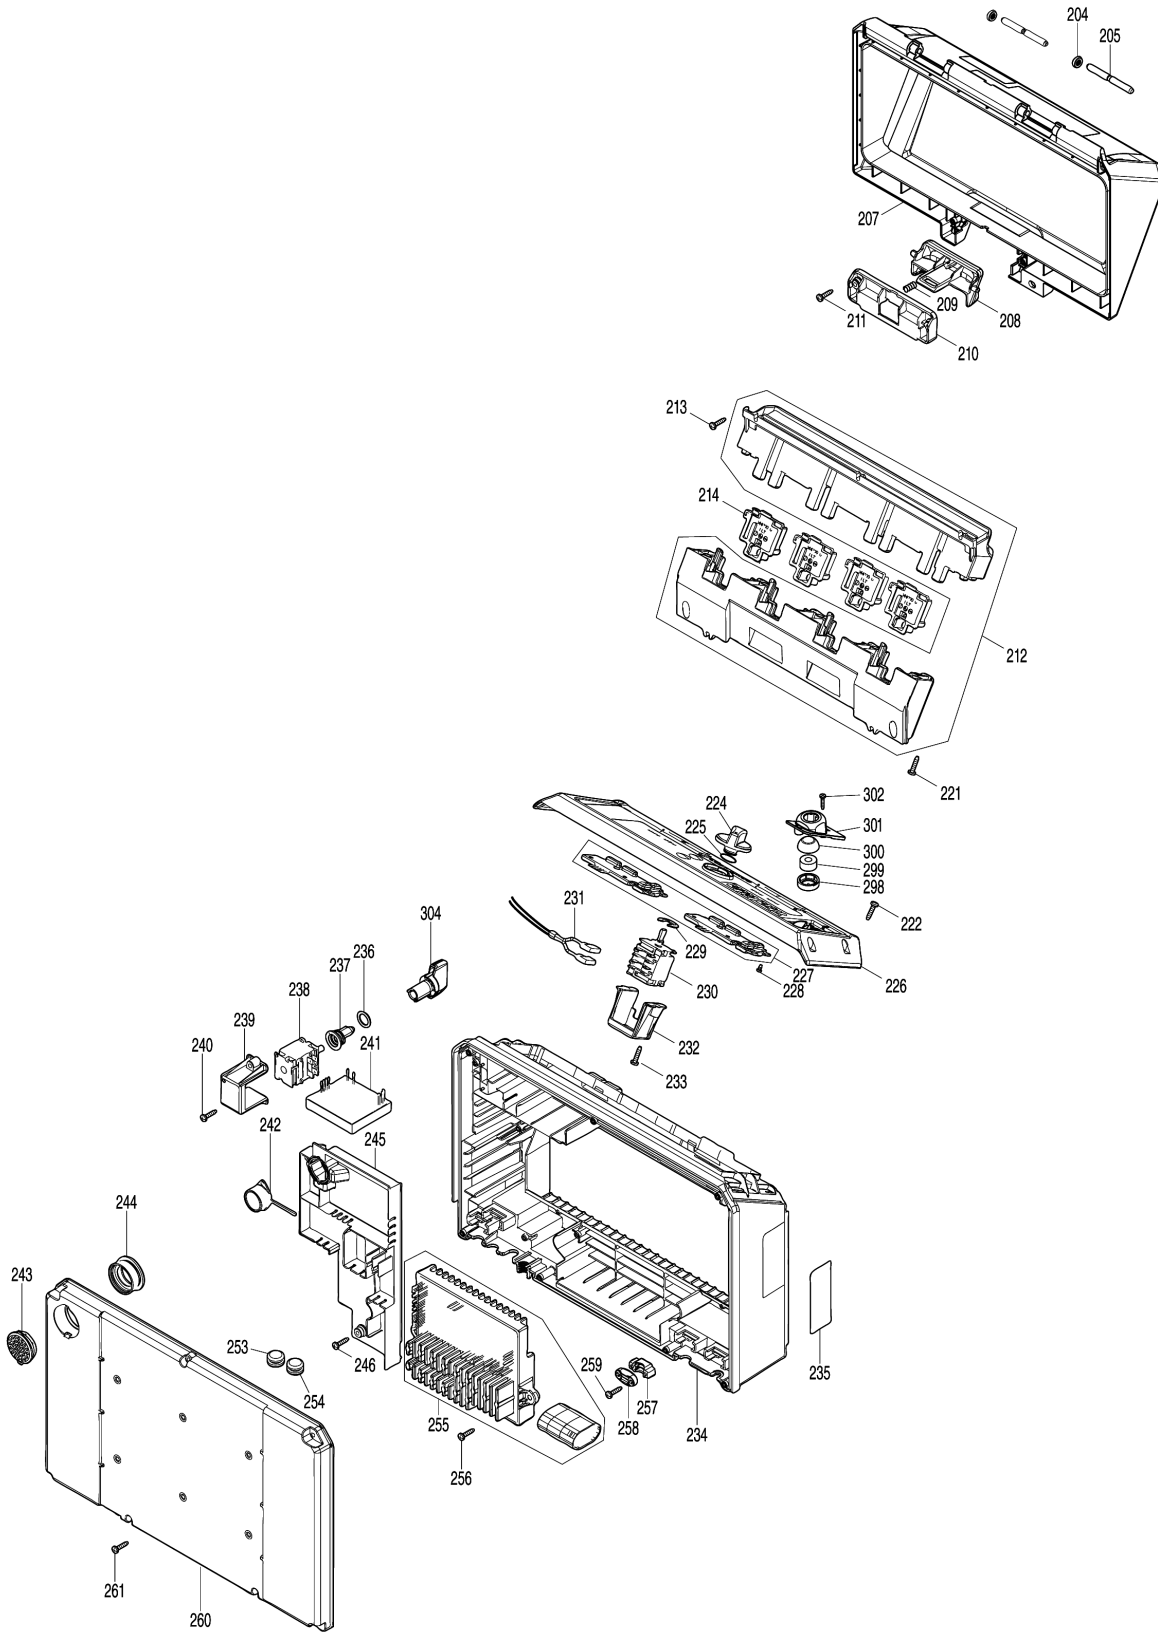

Model No.DCU603 BATTERY POWERED WHEELBARROW