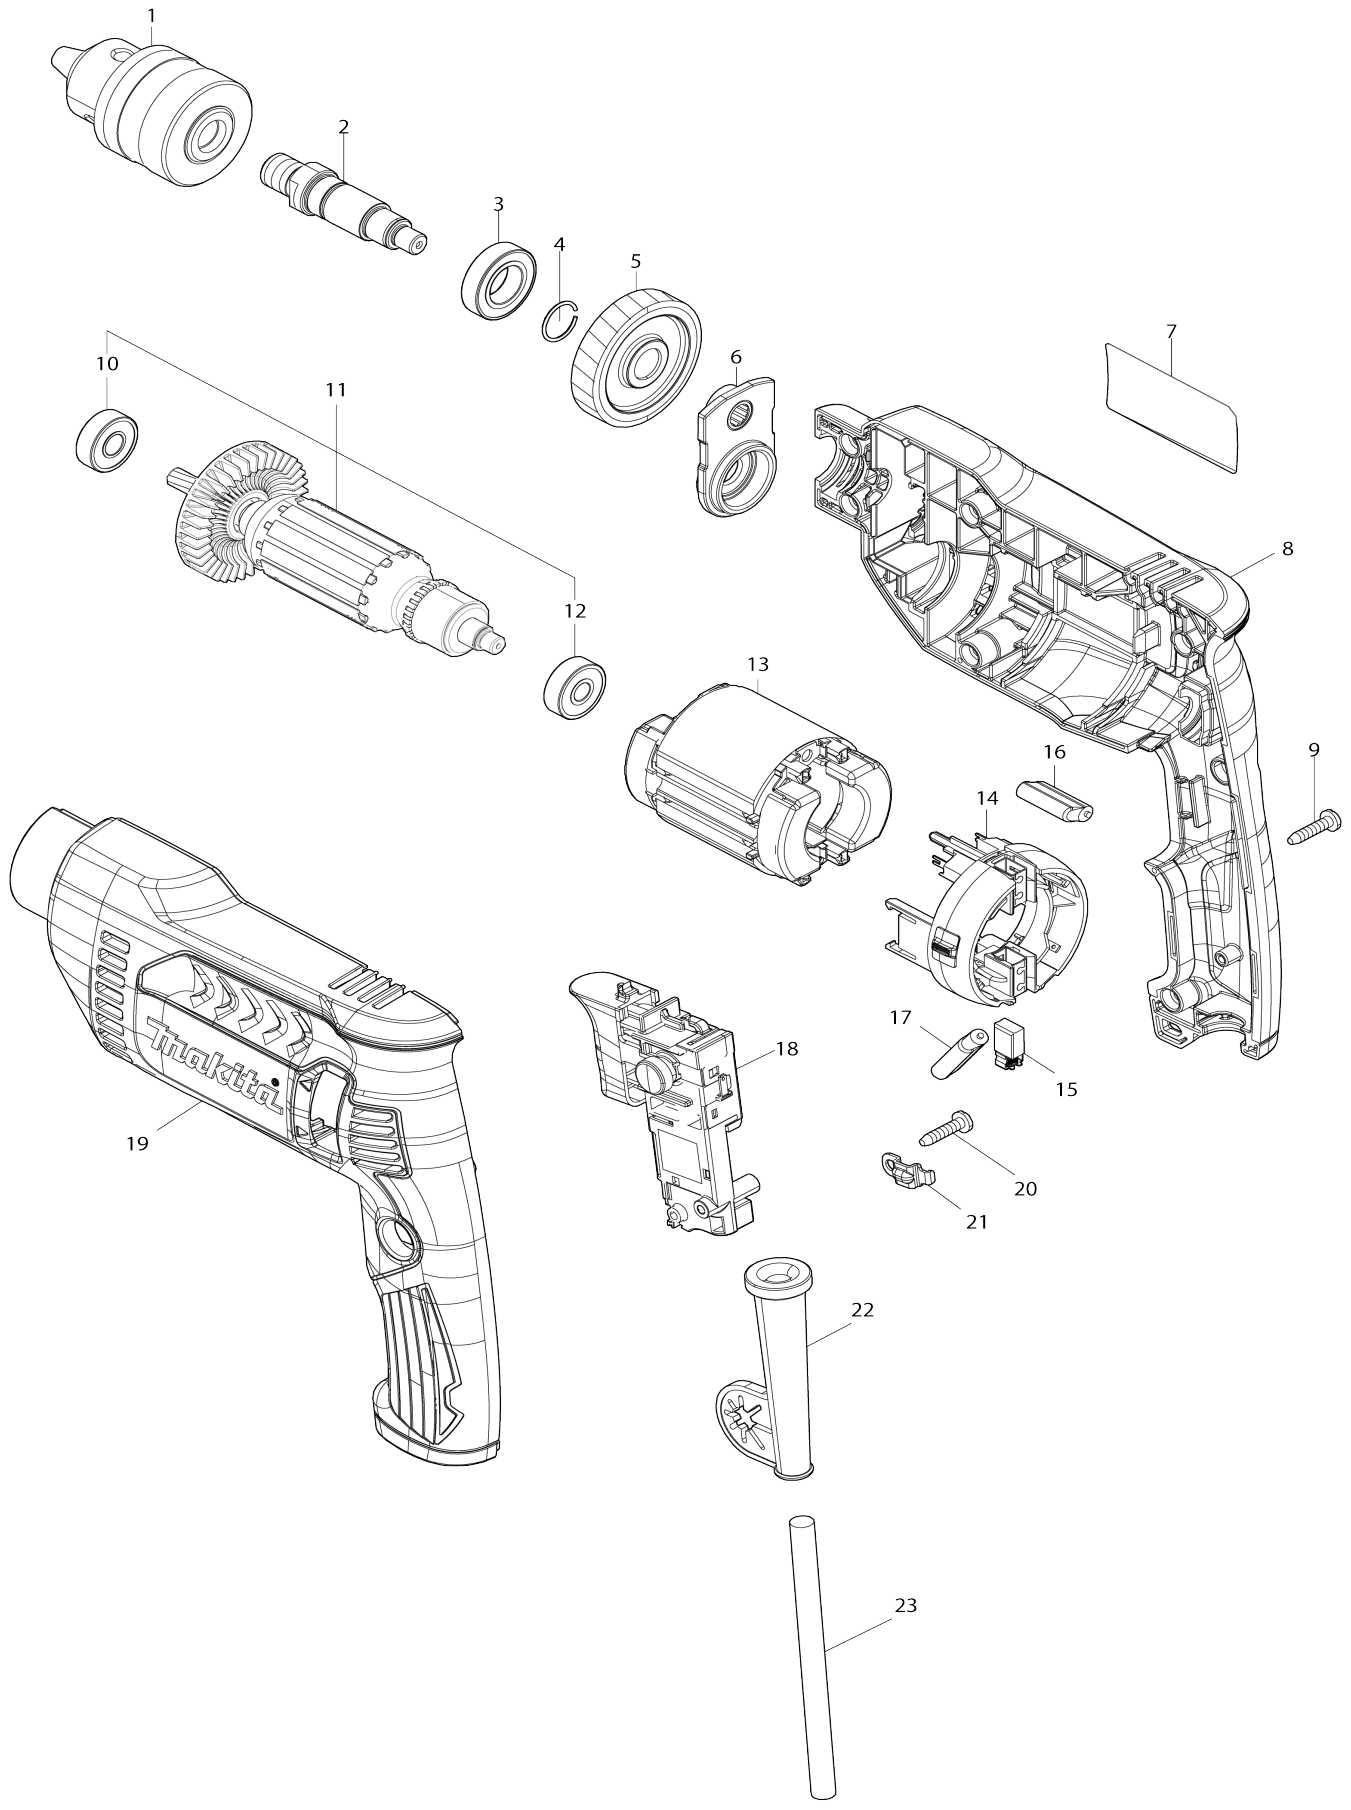

Model No.DP4020 13MM DRILL

Model No.DP4020 13MM DRILL

Item No.	Parts No.	Description	Interchangability	Q'ty	New/Old	Note1	Note2
001	763266-0	DRILL CHUCK S13		1			
002	327D32-9	SPINDLE		1			
003	210153-9	BALL BEARING 6902ZZ		1			
004	233925-5	RING SPRING 13		1			
005	227B42-3	HELICAL GEAR 45		1			
006	141V10-1	BEARING BRACKET COMPLETE		1			
007	8147B3-2	DP4020 NAME PLATE		1			
008	1830U0-3	HOUSING SET		1			
008		INC. 19					
009	266326-2	TAPPING SCREW 4X18		7			
010	210029-0	BALL BEARING 608ZZ		1			
011	511B13-3	ARMATURE ASSEMBLY 220-240V		1			
C10	241881-5	FAN 52		1			
011		INC. 10,12					
012	210030-5	BALL BEARING 627ZZ		1			
013	634859-9	FIELD 220-240V		1			
014	632S42-6	BRUSH HOLDER UNIT		1			
015	1914L5-0	CARBON BRUSH SET		1			
016	632V45-8	CHOKE COIL UNIT		1			
017	632V46-6	CHOKE COIL UNIT		1			
018	650054-3	SWITCH TG853TB-6		1			
019	1830U0-3	HOUSING SET		1			
019		INC. 8					
020	266326-2	TAPPING SCREW 4X18		1			
021	687681-3	STRAIN RELIEF		1			
022	682582-0	CORD GUARD		1			
023	665383-1	POWER SUPPLY CORD 1.0-2-2.0		1			
A01	763453-1	CHUCK KEY S13		1			
F01	1914C4-9	SIDE HANDLE SET		1			

Please state Parts No. when your order.

Print Date 19. 12. 2024