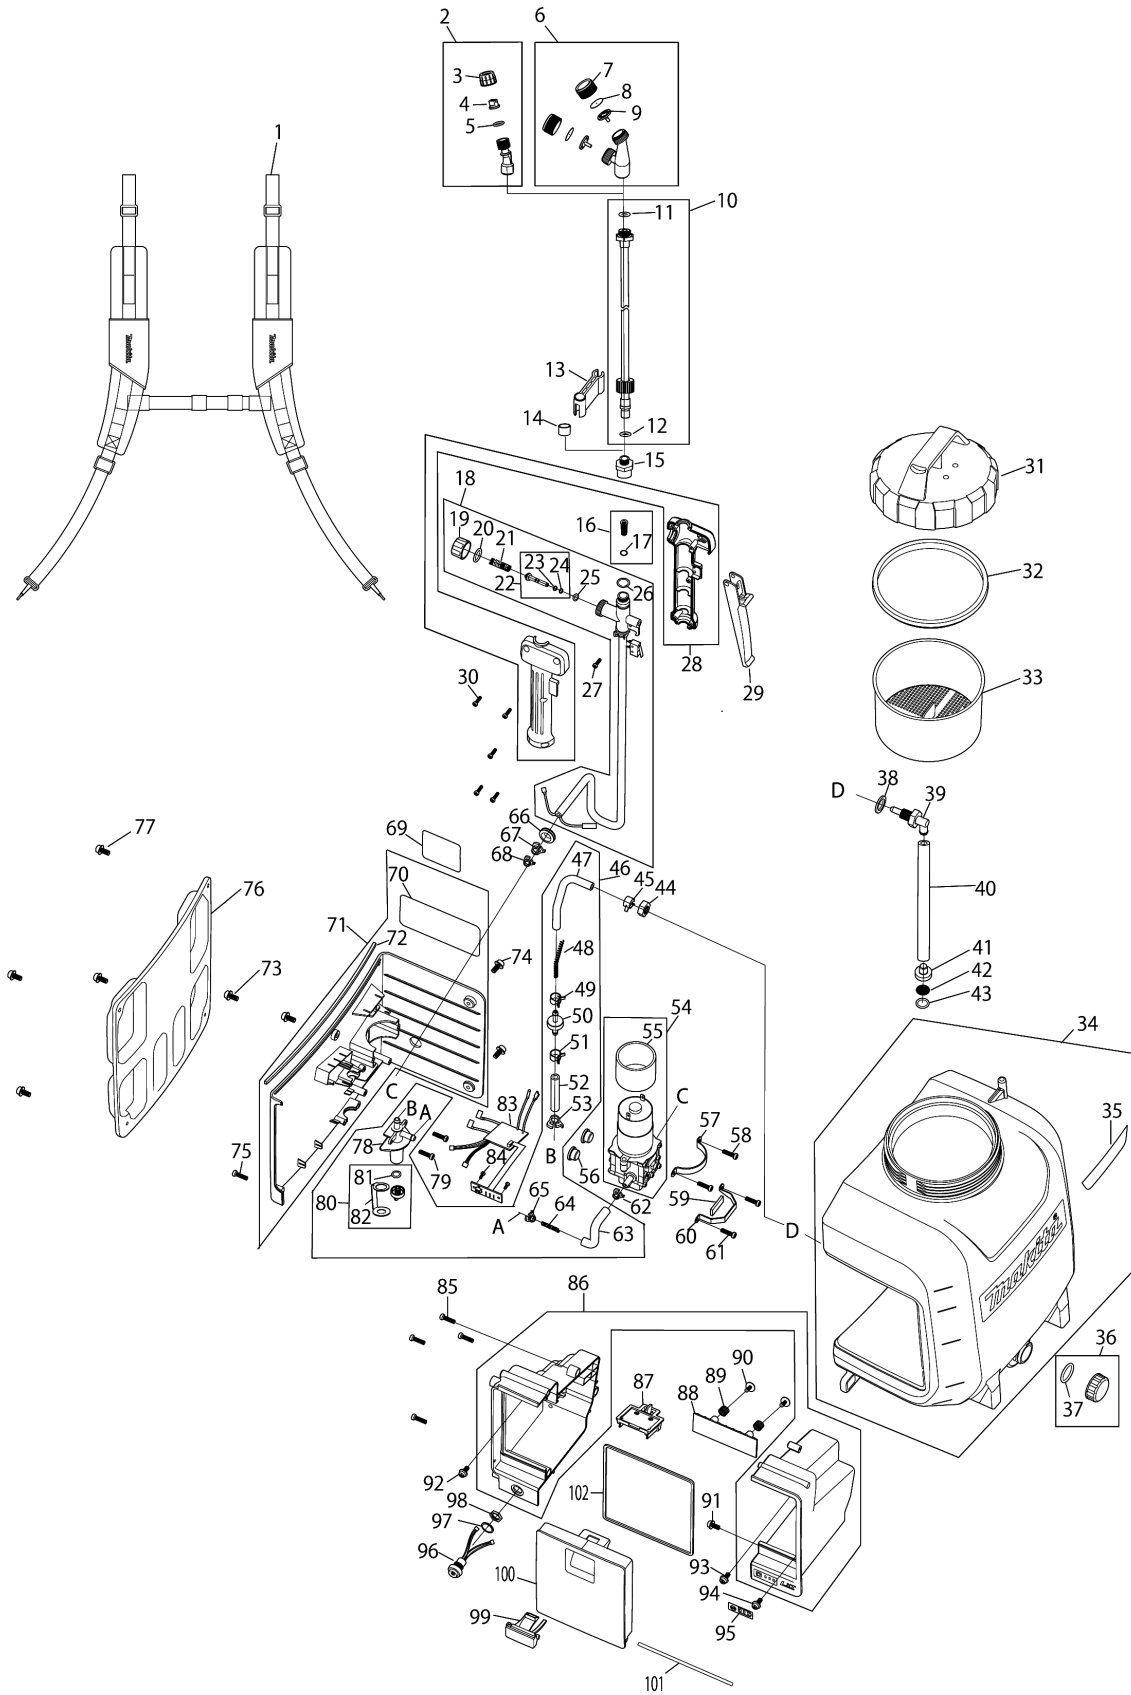

Model No.DUS108 CORDLESS GARDEN SPRAYER