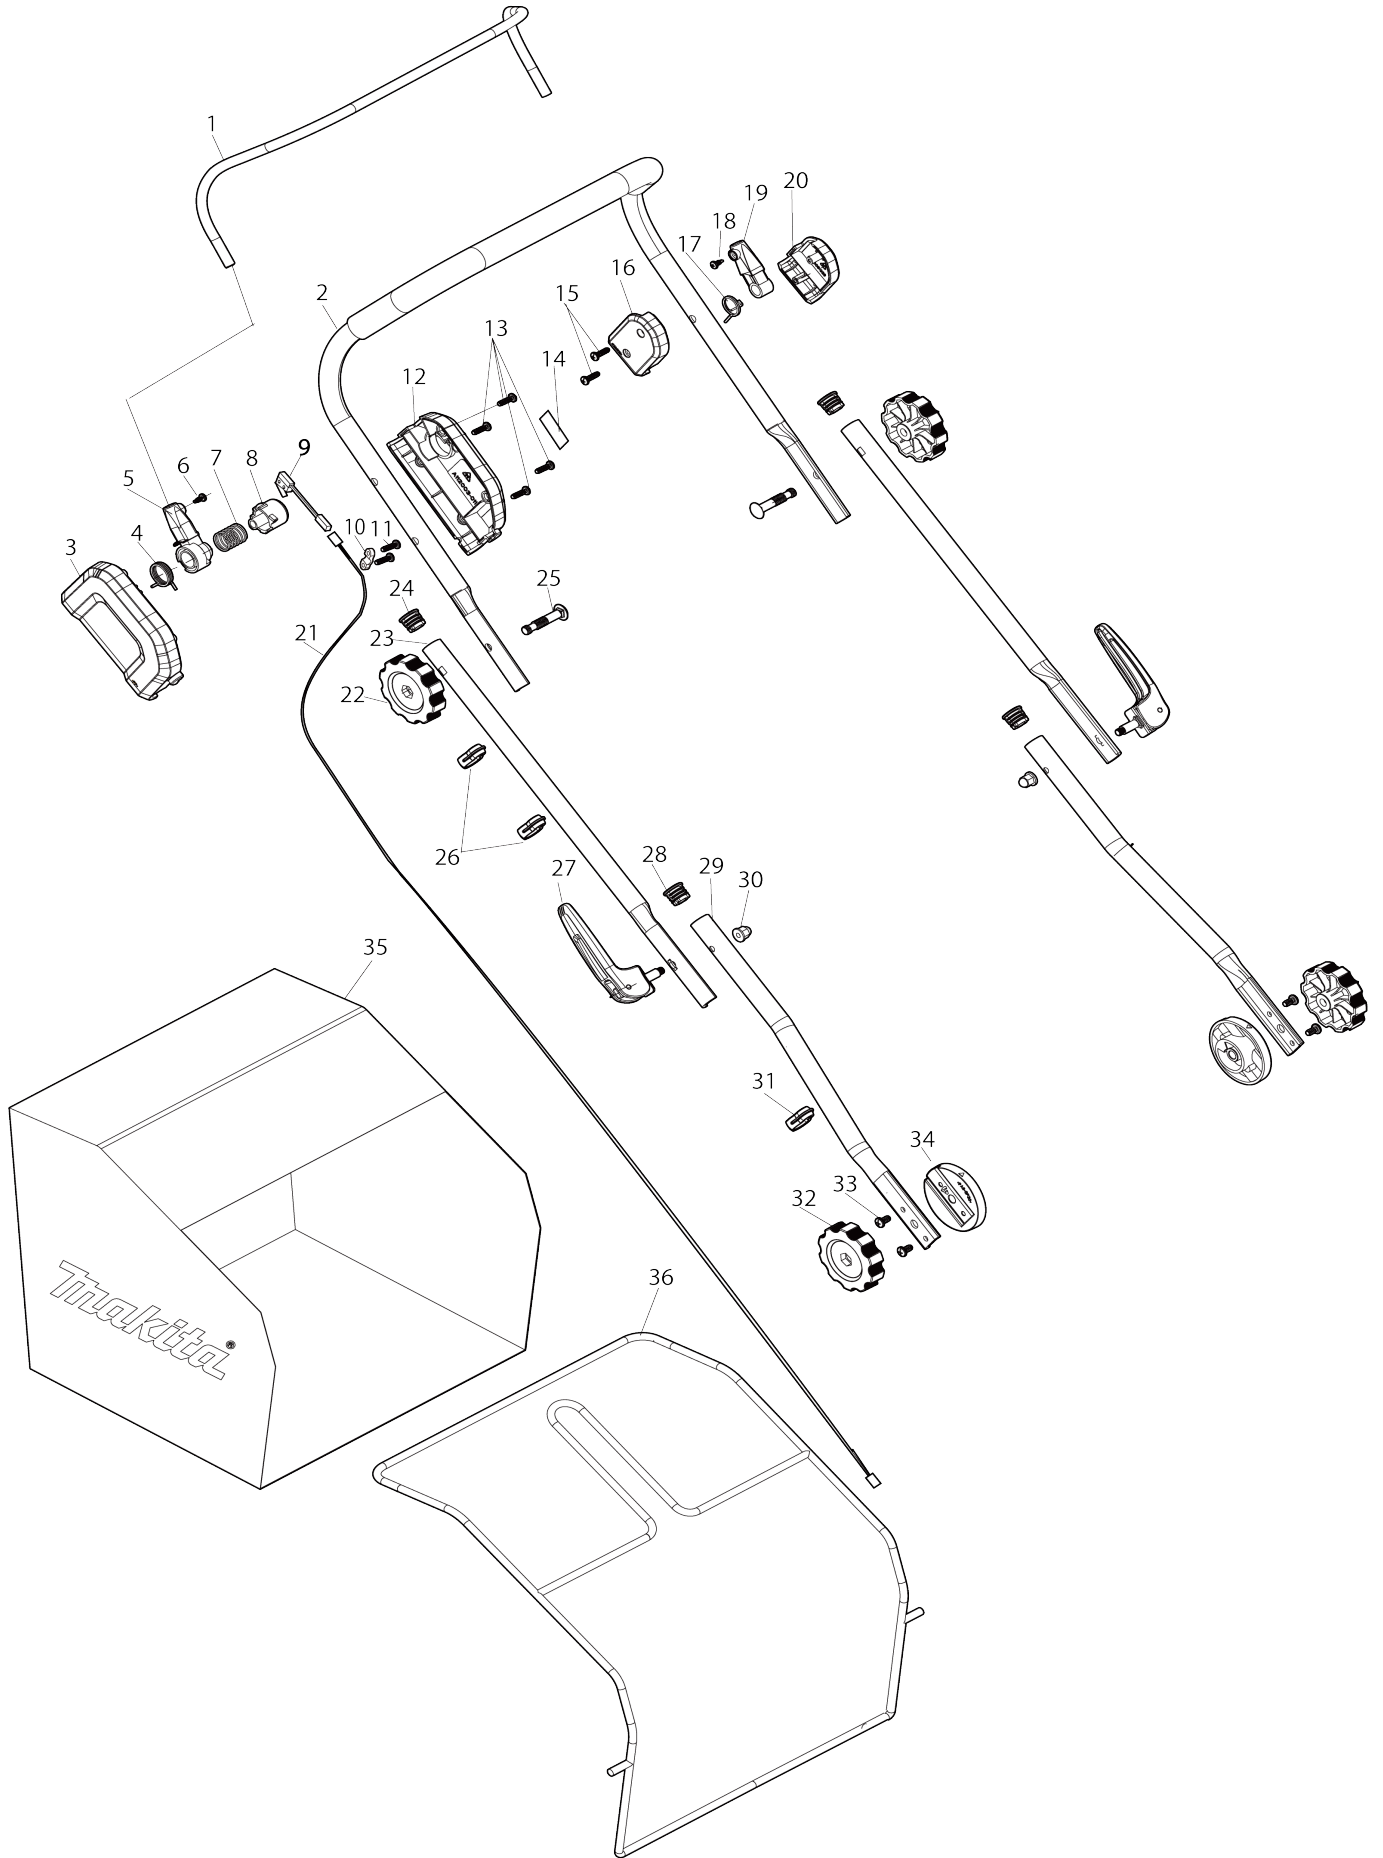

Model No.DUV320 320MM CORDLESS SCARIFIER

# Model No.DUV320 320MM CORDLESS SCARIFIER

# Model No.DUV320 320MM CORDLESS SCARIFIER

Model No.DUV320 320MM CORDLESS SCARIFIER

Item No.	Parts No.	Description	Interchangability	Q'ty	New/Old	Note1	Note2
001	YA00001369	SWITCH LEVER		1			
002	YA00001370	UPPER HANDLE		1			
003	YA00001374	SWITCH BOX RIGHT SIDE		1			
004	YA00001364	SWITCH TORSION SPRING		1			
005	YA00001379	SWITCH LEVER END CAP RIGHT		1			
006	YA00001350	TEX SCREW 3.5X10		1			
007	YA00001335	SWITCH SPRING		1			
008	YA00001373	SWITCH BUTTON		1			
009	YA00001391	SWITCH UNIT		1			
010	652023982	CORD CLAMP		1			
011	YA00001354	TAPPING SCREW 4X16		2			
012	YA00001365	SWITCH BOX LEFT SIDE		1			
013	YA00001354	TAPPING SCREW 4X16		4			
014	YA00001321	OPERATIONAL INSTRUCTION LABEL		1			
015	YA00001354	TAPPING SCREW 4X16		2			
016	YA00001368	SPRING BOX RIGHT		1			
017	YA00001336	TORSION SPRING FOR SPRING BOX		1			
018	YA00001350	TEX SCREW 3.5X10		1			
019	YA00001371	SWITCH LEVER END CAP LEFT		1			
020	YA00001380	SPRING BOX LEFT		1			
021	YA00001395	CABLE ASSY AWG26-2-1.0		1			
022	YA00001318	THUMB NUT M8		2			
023	YA00001384	CENTER HANDLE		2			
024	YA00001337	END CAP		2			
025	YA00001386	SADDLE HEAD BOLT M8		2			
026	YA00001320	CORD CLIP		2			
027	YA00001410	FIXING LEVER ASSY		2			
028	YA00001337	END CAP		2			
029	YA00001385	LOWER HANDLE		2			
030	YA00001332	CAP NUT M6		2			
031	YA00001320	CORD CLIP		1			
032	YA00001318	THUMB NUT M8		2			
033	YA00001349	BIND HEAD TAPPING SCREW 5X12		4			
034	YA00001390	HANDLE ANGLE ADJUSTER PLATE		2			
035	YA00001377	GRASS CATCHER BAG		1			
036	YA00001378	GRASS CATCHER BAG FLAME		1			
037	YA00001387	BATTERY COVER		1			
038	YA00001354	TAPPING SCREW 4X16		6			
039	YA00001411	UPPER HOUSING ASSEMBLY		1			
039		INC. 40					
040	YA00001325	BATTERY INDICATOR LABEL		1			
041	YA00001322	NAMEPLATE EU GB HK RU SI		1			
042	YA00001397	HEIGHT ADJUSTER PLATE		1			
043	YA00001348	COUNTERSUNK HEAD SCREW M4X10		2			