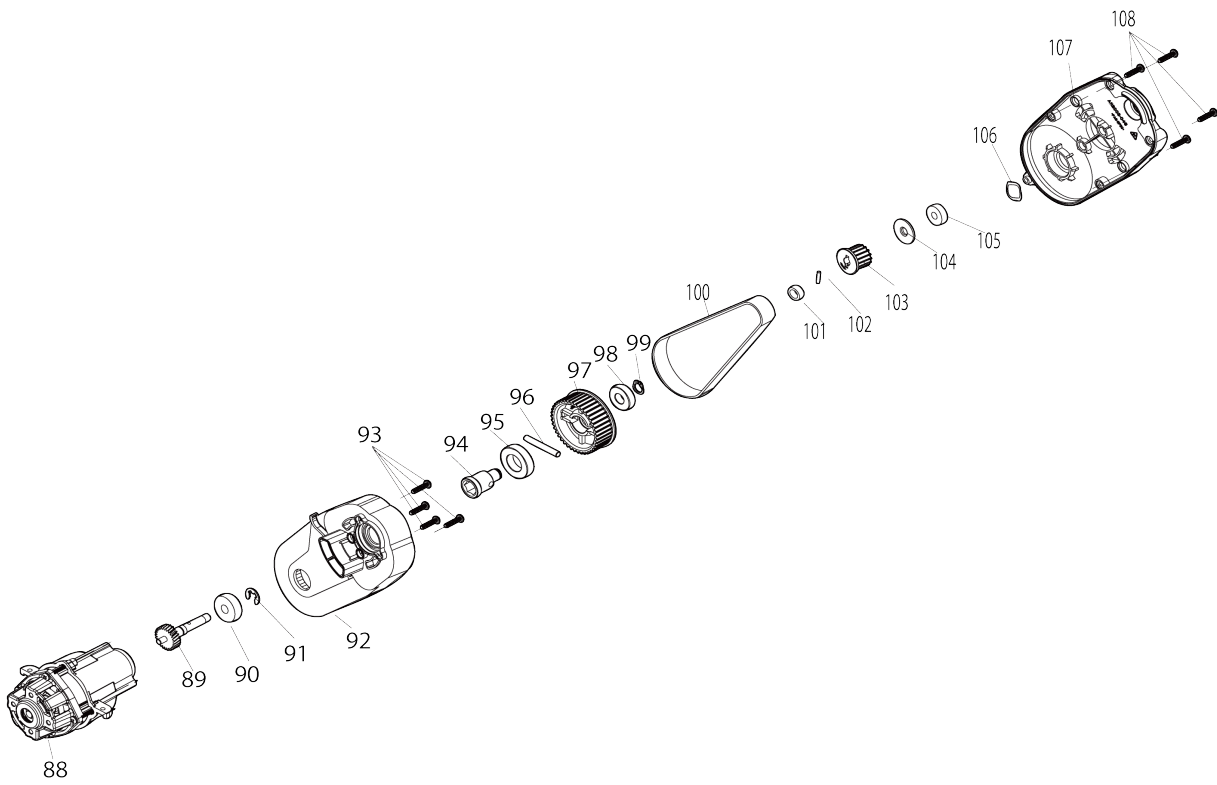

Model No.DUV320 320MM CORDLESS SCARIFIER

# Model No.DUV320 320MM CORDLESS SCARIFIER

# Model No.DUV320 320MM CORDLESS SCARIFIER

Model No.DUV320 320MM CORDLESS SCARIFIER

Item No.	Parts No.	Description	Interchangability	Q'ty	New/Old	Note1	Note2
001	YA00001369	SWITCH LEVER		1			
002	YA00001370	UPPER HANDLE		1			
003	YA00001374	SWITCH BOX RIGHT SIDE		1			
004	YA00001364	SWITCH TORSION SPRING		1			
005	YA00001379	SWITCH LEVER END CAP RIGHT		1			
006	YA00001350	TEX SCREW 3.5X10		1			
007	YA00001335	SWITCH SPRING		1			
008	YA00001373	SWITCH BUTTON		1			
009	YA00001391	SWITCH UNIT		1			
010	652023982	CORD CLAMP		1			
011	YA00001354	TAPPING SCREW 4X16		2			
012	YA00001365	SWITCH BOX LEFT SIDE		1			
013	YA00001354	TAPPING SCREW 4X16		4			
014	YA00001321	OPERATIONAL INSTRUCTION LABEL		1			
015	YA00001354	TAPPING SCREW 4X16		2			
016	YA00001368	SPRING BOX RIGHT		1			
017	YA00001336	TORSION SPRING FOR SPRING BOX		1			
018	YA00001350	TEX SCREW 3.5X10		1			
019	YA00001371	SWITCH LEVER END CAP LEFT		1			
020	YA00001380	SPRING BOX LEFT		1			
021	YA00001395	CABLE ASSY AWG26-2-1.0		1			
022	YA00001318	THUMB NUT M8		2			
023	YA00001384	CENTER HANDLE		2			
024	YA00001337	END CAP		2			
025	YA00001386	SADDLE HEAD BOLT M8		2			
026	YA00001320	CORD CLIP		2			
027	YA00001410	FIXING LEVER ASSY		2			
028	YA00001337	END CAP		2			
029	YA00001385	LOWER HANDLE		2			
030	YA00001332	CAP NUT M6		2			
031	YA00001320	CORD CLIP		1			
032	YA00001318	THUMB NUT M8		2			
033	YA00001349	BIND HEAD TAPPING SCREW 5X12		4			
034	YA00001390	HANDLE ANGLE ADJUSTER PLATE		2			
035	YA00001377	GRASS CATCHER BAG		1			
036	YA00001378	GRASS CATCHER BAG FLAME		1			
037	YA00001387	BATTERY COVER		1			
038	YA00001354	TAPPING SCREW 4X16		6			
039	YA00001411	UPPER HOUSING ASSEMBLY		1			
039		INC. 40					
040	YA00001325	BATTERY INDICATOR LABEL		1			
041	YA00001322	NAMEPLATE EU GB HK RU SI		1			
042	YA00001397	HEIGHT ADJUSTER PLATE		1			
043	YA00001348	COUNTERSUNK HEAD SCREW M4X10		2			