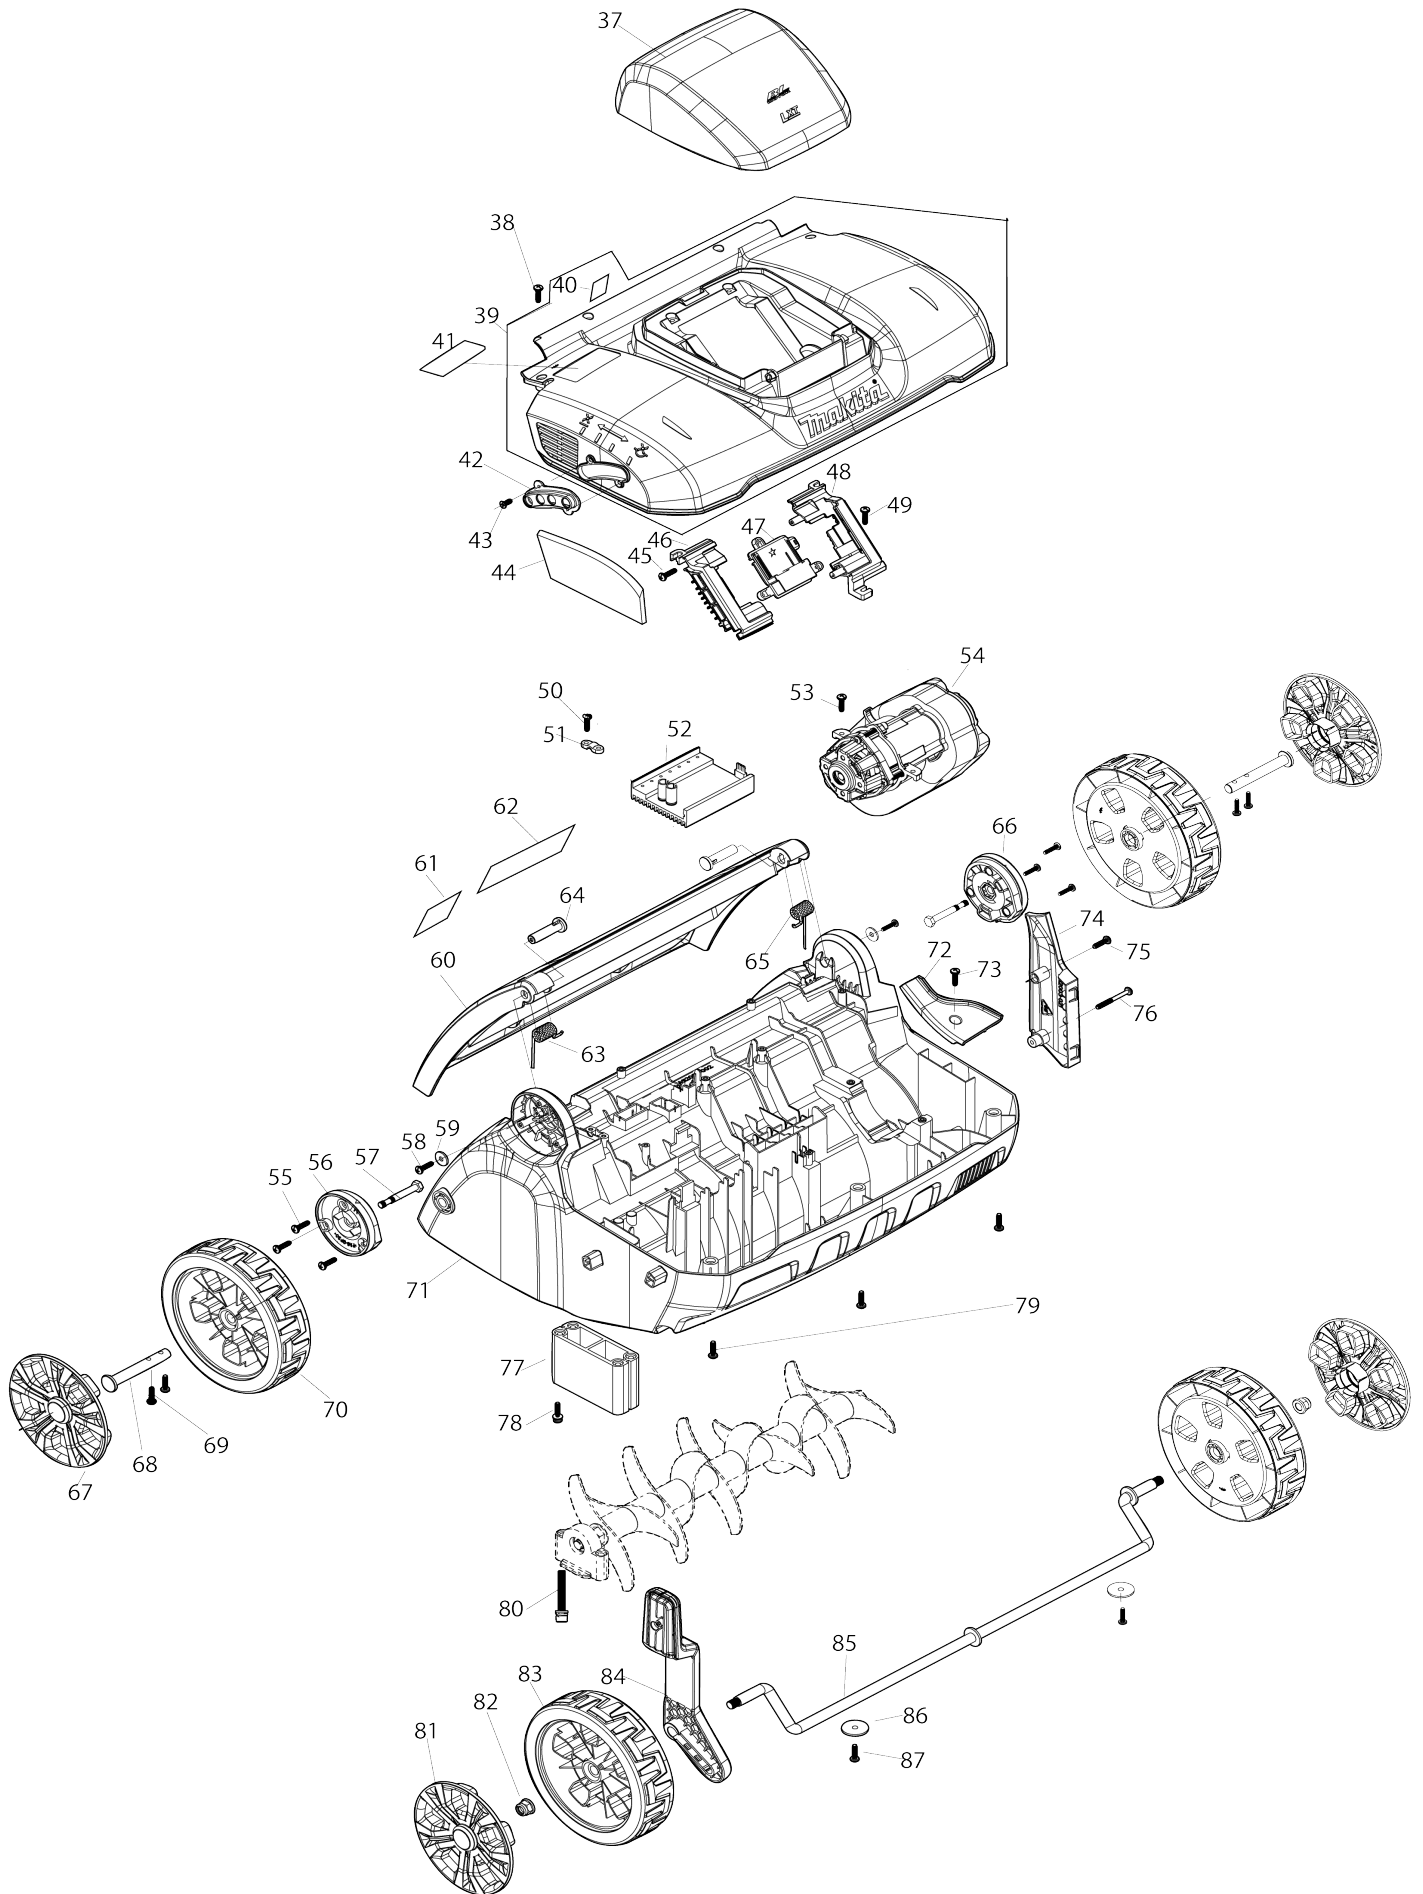

Model No.DUV320 320MM CORDLESS SCARIFIER

# Model No.DUV320 320MM CORDLESS SCARIFIER

# Model No.DUV320 320MM CORDLESS SCARIFIER

Model No.DUV320 320MM CORDLESS SCARIFIER

Item No.	Parts No.	Description	Interchangability	Q'ty	New/Old	Note1	Note2
001	YA00001369	SWITCH LEVER		1			
002	YA00001370	UPPER HANDLE		1			
003	YA00001374	SWITCH BOX RIGHT SIDE		1			
004	YA00001364	SWITCH TORSION SPRING		1			
005	YA00001379	SWITCH LEVER END CAP RIGHT		1			
006	YA00001350	TEX SCREW 3.5X10		1			
007	YA00001335	SWITCH SPRING		1			
008	YA00001373	SWITCH BUTTON		1			
009	YA00001391	SWITCH UNIT		1			
010	652023982	CORD CLAMP		1			
011	YA00001354	TAPPING SCREW 4X16		2			
012	YA00001365	SWITCH BOX LEFT SIDE		1			
013	YA00001354	TAPPING SCREW 4X16		4			
014	YA00001321	OPERATIONAL INSTRUCTION LABEL		1			
015	YA00001354	TAPPING SCREW 4X16		2			
016	YA00001368	SPRING BOX RIGHT		1			
017	YA00001336	TORSION SPRING FOR SPRING BOX		1			
018	YA00001350	TEX SCREW 3.5X10		1			
019	YA00001371	SWITCH LEVER END CAP LEFT		1			
020	YA00001380	SPRING BOX LEFT		1			
021	YA00001395	CABLE ASSY AWG26-2-1.0		1			
022	YA00001318	THUMB NUT M8		2			
023	YA00001384	CENTER HANDLE		2			
024	YA00001337	END CAP		2			
025	YA00001386	SADDLE HEAD BOLT M8		2			
026	YA00001320	CORD CLIP		2			
027	YA00001410	FIXING LEVER ASSY		2			
028	YA00001337	END CAP		2			
029	YA00001385	LOWER HANDLE		2			
030	YA00001332	CAP NUT M6		2			
031	YA00001320	CORD CLIP		1			
032	YA00001318	THUMB NUT M8		2			
033	YA00001349	BIND HEAD TAPPING SCREW 5X12		4			
034	YA00001390	HANDLE ANGLE ADJUSTER PLATE		2			
035	YA00001377	GRASS CATCHER BAG		1			
036	YA00001378	GRASS CATCHER BAG FLAME		1			
037	YA00001387	BATTERY COVER		1			
038	YA00001354	TAPPING SCREW 4X16		6			
039	YA00001411	UPPER HOUSING ASSEMBLY		1			
039		INC. 40					
040	YA00001325	BATTERY INDICATOR LABEL		1			
041	YA00001322	NAMEPLATE EU GB HK RU SI		1			
042	YA00001397	HEIGHT ADJUSTER PLATE		1			
043	YA00001348	COUNTERSUNK HEAD SCREW M4X10		2			