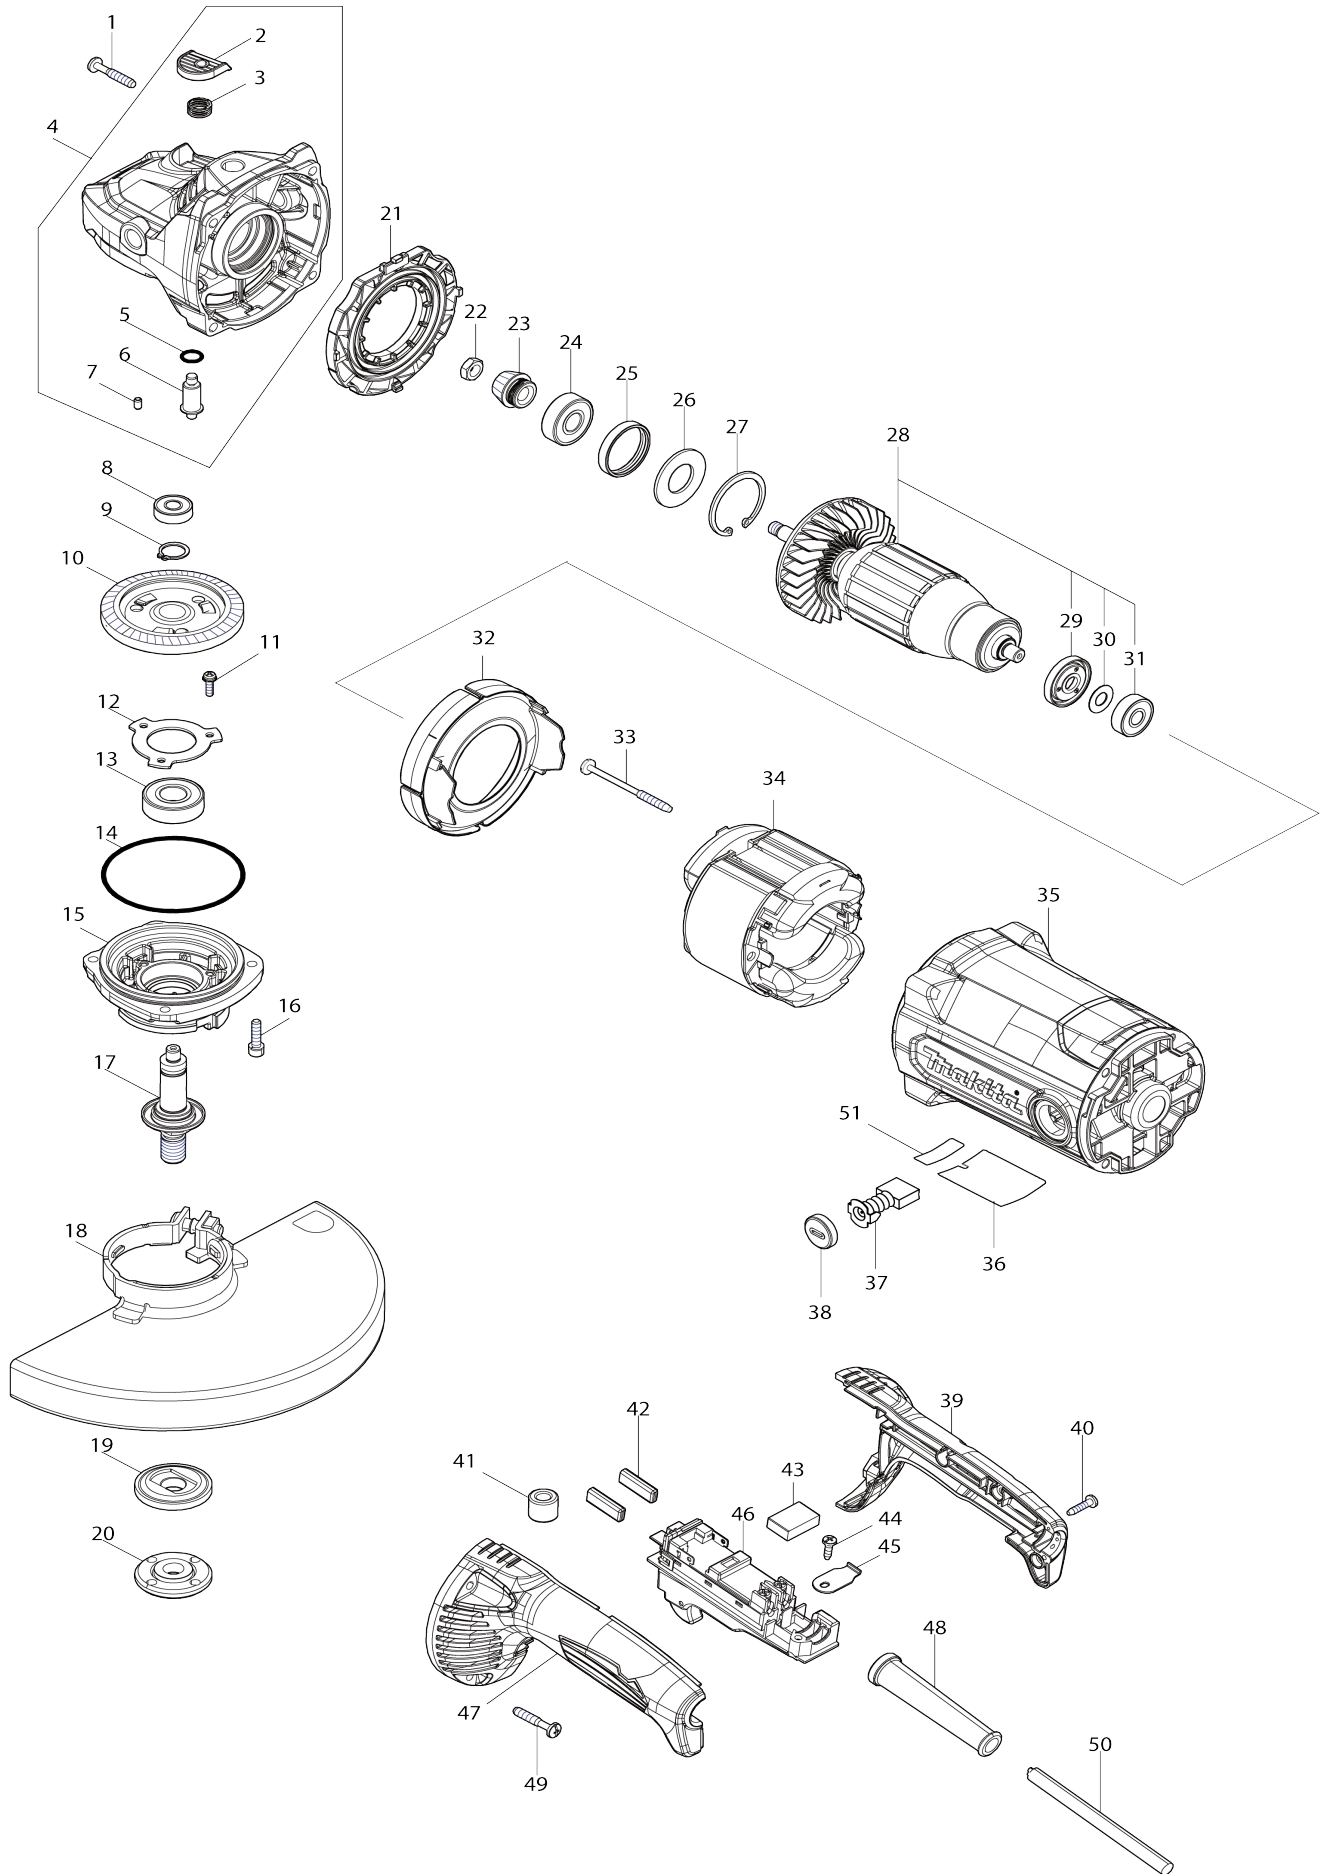

Model No.GA9090 230MM ANGLE GRINDER

Model No.GA9090 230MM ANGLE GRINDER

Item No.	Parts No.	Description	Interchangability	Q'ty	New/Old	Note1	Note2
001	251489-7	TAPPING SCREW 5X30		4			
002	413H41-9	PIN CAP		1			
003	233292-8	COMPRESSION SPRING 12		1			
004	137149-4	GEAR HOUSING ASSEMBLY		1			
004		IN. 2,3,5-7					
005	213062-1	O RING 9		1			
006	256491-5	SHOULDER PIN 5		1			
007	263002-9	RUBBER PIN 4		1			
008	210029-0	BALL BEARING 608ZZ		1			
009	961055-9	RETAINING RING S-15		1			
010	227B04-1	SPIRAL BEVEL GEAR 54		1			
011	911123-8	PAN HEAD SCREW M4X14		3			
012	285851-4	BEARING RETAINER		1			
013	211487-3	BALL BEARING 6202DDW		1			
014	213760-7	O RING 78		1			
015	312E61-1	BEARING BOX		1			
016	922231-0	HEX. SOCKET HEAD BOLT M5X20		4			
017	141T31-1	SPINDLE COMPLETE		1			
018	141P32-5	WHEEL COVER 230K COMPLETE		1	*		
C10	265198-2	+PAN HEAD SCREW M8X25		1	*		
C20	8050A1-8	CAUTION LABEL		1	*		
018-1	141P32-5	WHEEL COVER 230K COMPLETE	O	1			
C10	265198-2	+PAN HEAD SCREW M8X25		1			
C20	8050A1-8	CAUTION LABEL		1			
019	224490-5	INNER FLANGE 14-45		1			
020	224485-8	LOCK NUT 14-45		1			
021	413U69-5	DIFFUSER		1			
022	252194-9	HEX. NUT M8		1			
023	227652-4	SPIRAL BEVEL GEAR 13		1			
024	210195-3	BALL BEARING 6201DDW		1			
025	422A90-3	RUBBER RING 33		1			
026	253587-3	FLAT WASHER 20		1			
027	962157-4	RETAINING RING R-40		1			
028	511B09-4	ARMATURE ASSEMBLY 240V		1			
028		INC. 29-31					
029	681666-1	INSULATION WASHER		1			
030	267231-6	FLAT WASHER 9		1			
031	210194-5	BALL BEARING 629DDW		1			
032	413U68-7	BAFFLE PLATE		1			
033	266352-1	TAPPING SCREW 5X65		2			
034	634853-1	FIELD 220V		1			
035	141S76-3	MOTOR HOUSING COMPLETE		1			
036	8145B9-8	GA9090 NAME PLATE		1			
037	194992-4	CARBON BRUSH SET CB-204		1			
038	644802-0	HOLDER CAP		2			
039	1830J9-8	HANDLE SET		1			
039		INC. 47					