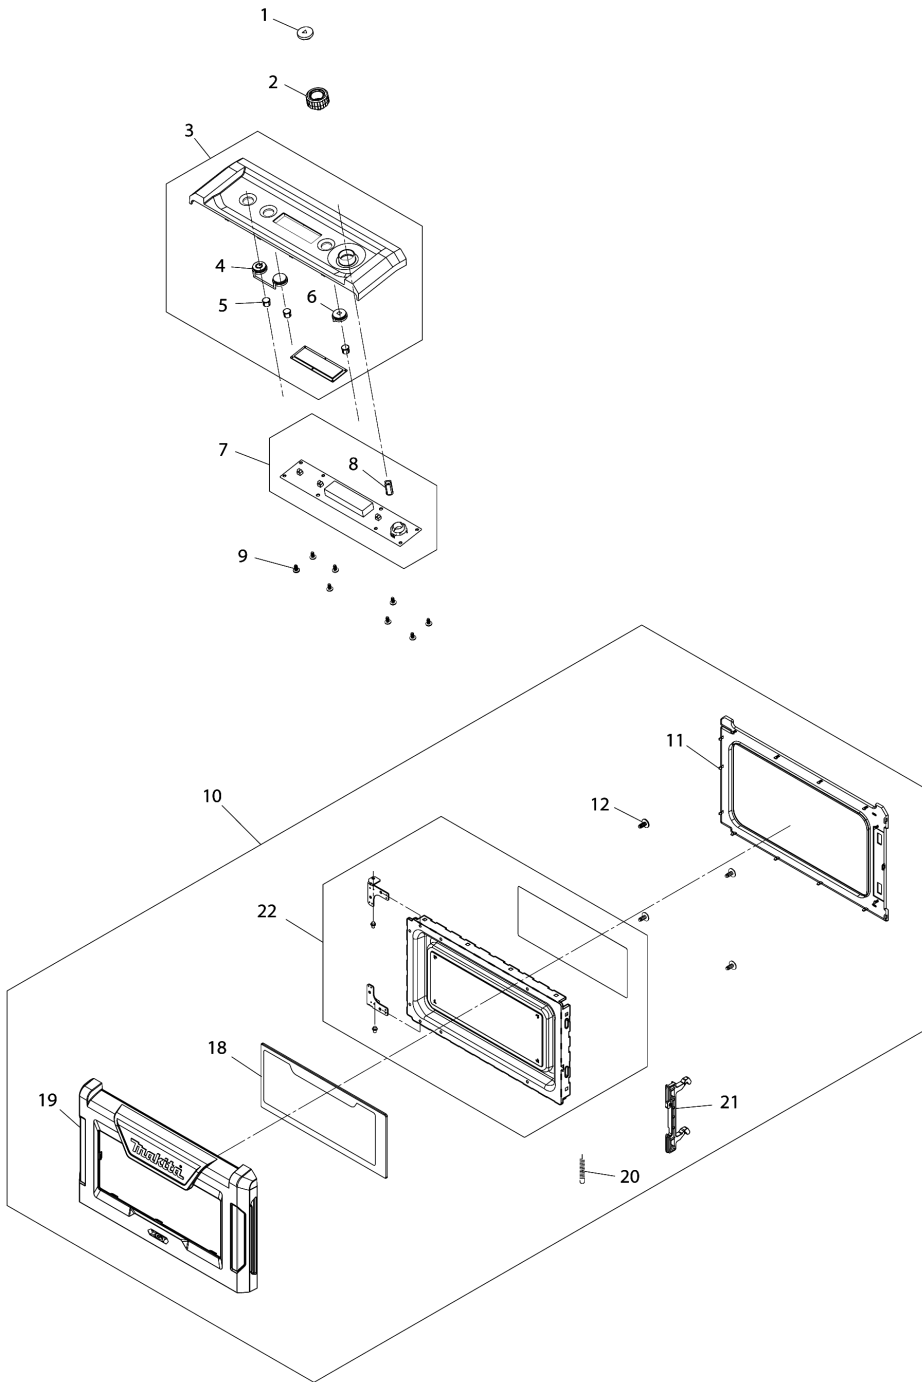

Model No.MW001G CORDLESS MICROWAVE

Model No.MW001G CORDLESS MICROWAVE

Model No.MW001G CORDLESS MICROWAVE

Položaj	Številka dela	Opis	Sprememba	Količina	New/Old	Opcijsko 1	Opcijsko 2	Opomba
001	WL00000334	START BUTTON		1				
002	WL00000335	KNOB		1				
003	WL00000336	CONTROL PANEL ASS'Y		1				
D10		INC. 4-6						
004	WL00000337	POWER BUTTON		1				
005	WL00000338	LIGHT GUIDE		3				
006	WL00000339	STOP BUTTON		1				
007	WL00000340	CONTROL BOARD ASS'Y		1				
D10		INC. 8						
008	WL00000341	INNER BUTTON		1				
009	WL00000342	SCREW ST3X6		8				
010	WL00000420	DOOR ASS'Y		1				
D10		INC. 11,12,18-22						
011	WL00000344	DOOR GASKET		1				
012	WL00000345	SCREW 4X8		4				
018	WL00000352	DOOR SCREEN		1				
019	WL00000353	DOOR PANEL		1				
020	WL00000354	LATCH SPRING		1				
021	WL00000355	DOOR HOOK		1				
022	WL00000346	DOOR FRAME ASS'Y		1				
023	WL00000356	FILTER BRAKECT ASS'Y		1				
024	WL00000357	SPONGE		1				
025	WL00000359	FOOT_L		1				
026	WL00000360	FOOT_R		1				
027	WL00000361	USB COVER		1				
028	WL00000358	VENT GRILLE ASS'Y		1				
D10		INC. 25-27						
029	WL00000362	USB PCB ASS'Y		1				
030	WL00000363	LEAD UNIT USB		1				
031	WL00000342	SCREW ST3X6		2				
032	WL00000364	SCREW CT4X8		2				
033	WL00000345	SCREW 4X8		3				
034	WL00000345	SCREW 4X8		6				
036	WL00000367	INVERTER BRACKET		1				
037	WL00000368	PCB BOARD		1				
038	WL00000342	SCREW ST3X6		4				
039	WL00000369	POWER BOARD		1				
040	WL00000342	SCREW ST3X6		4				
041	WL00000370	MAIN HARNESS		1				
042	WL00000371	SCREW CT4X5		1				
043	WL00000372	POWER CORD (WHITE)		1				
044	WL00000373	POWER CORD (BLACK)		1				